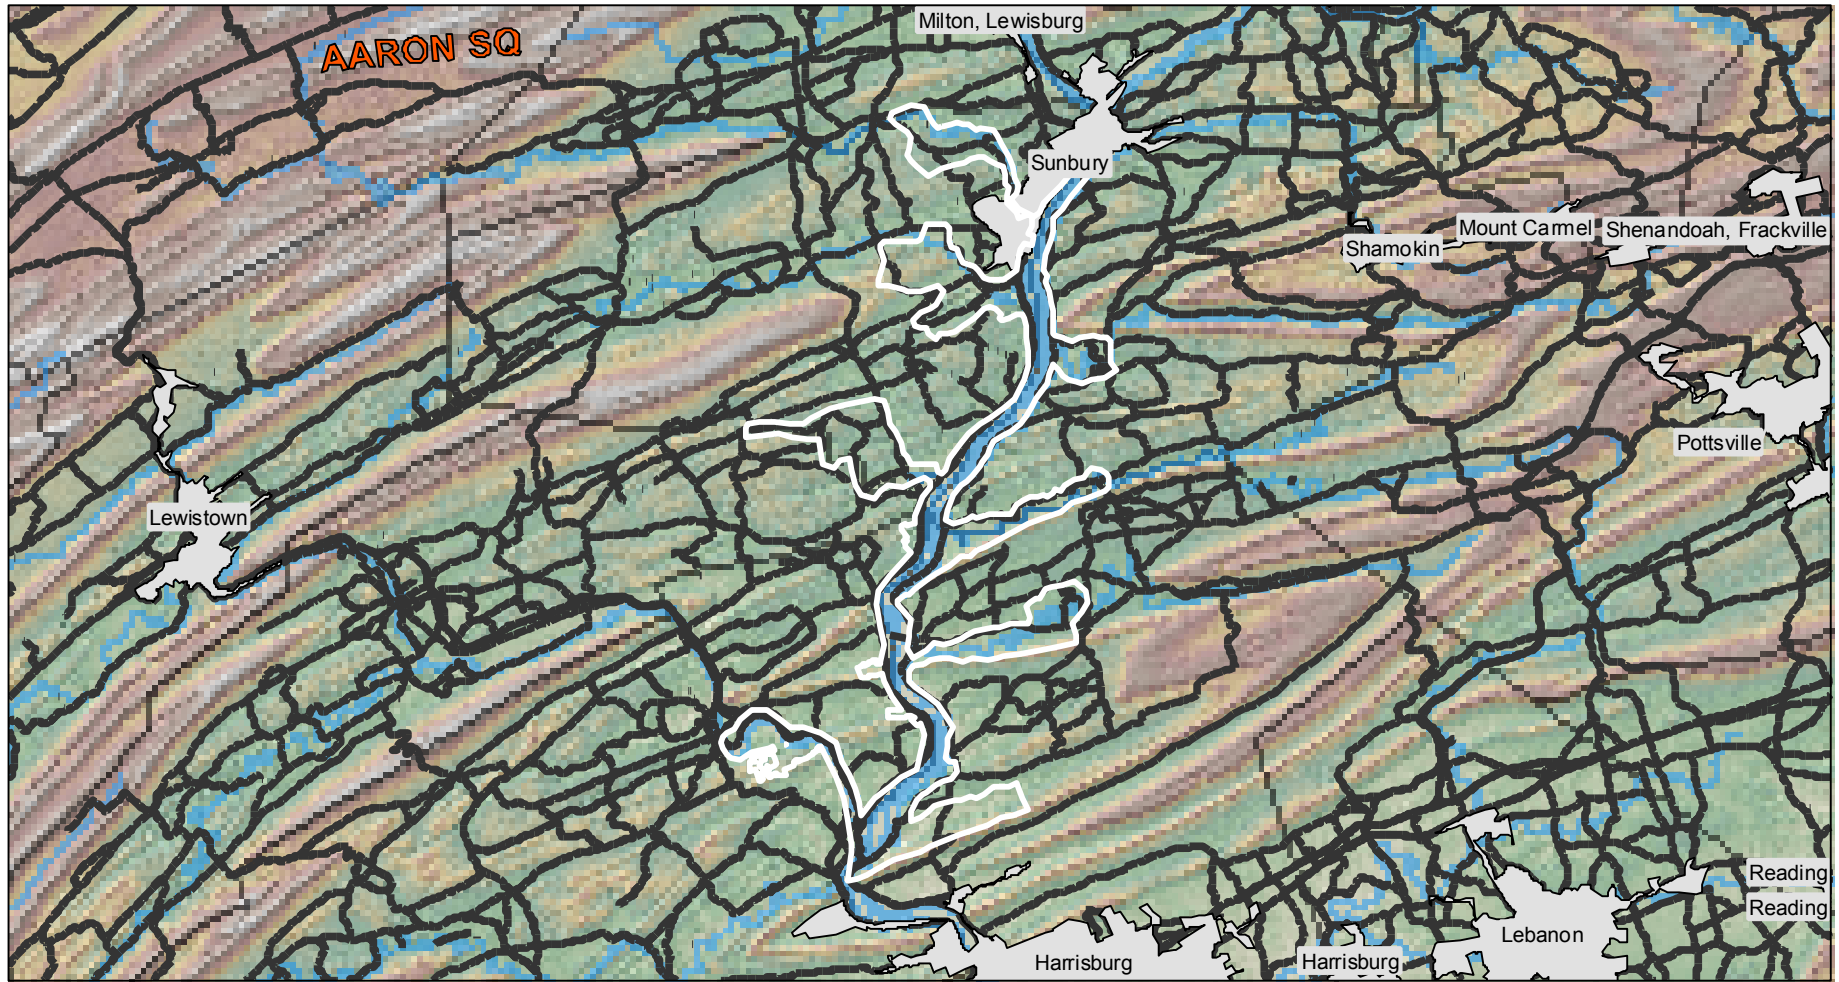

# Central Susquehanna Valley IMA

**Legend**

-  PaUrbanAreas2010\_01
-  State Roads
-  Important Mammal Area Boundary