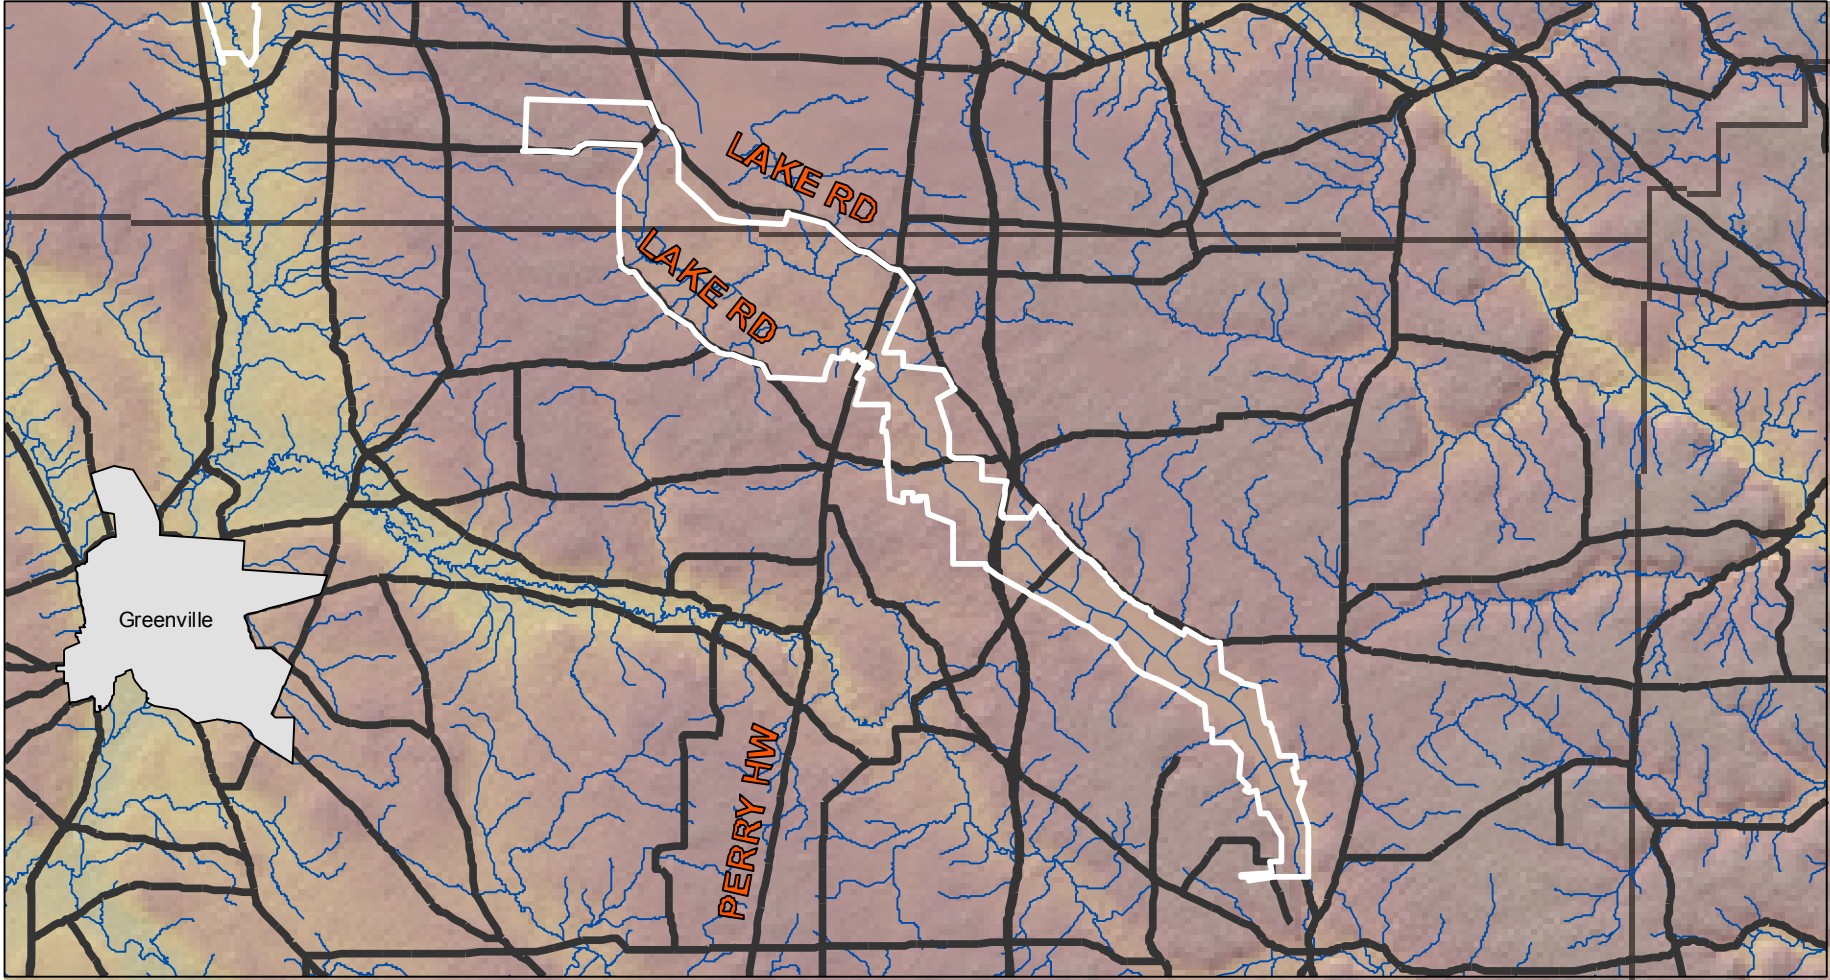

Maurice K. Goddard State Park IMA

Legend

-  PaUrbanAreas2010_01
-  State Roads
-  Important Mammal Area Boundary
-  Streams