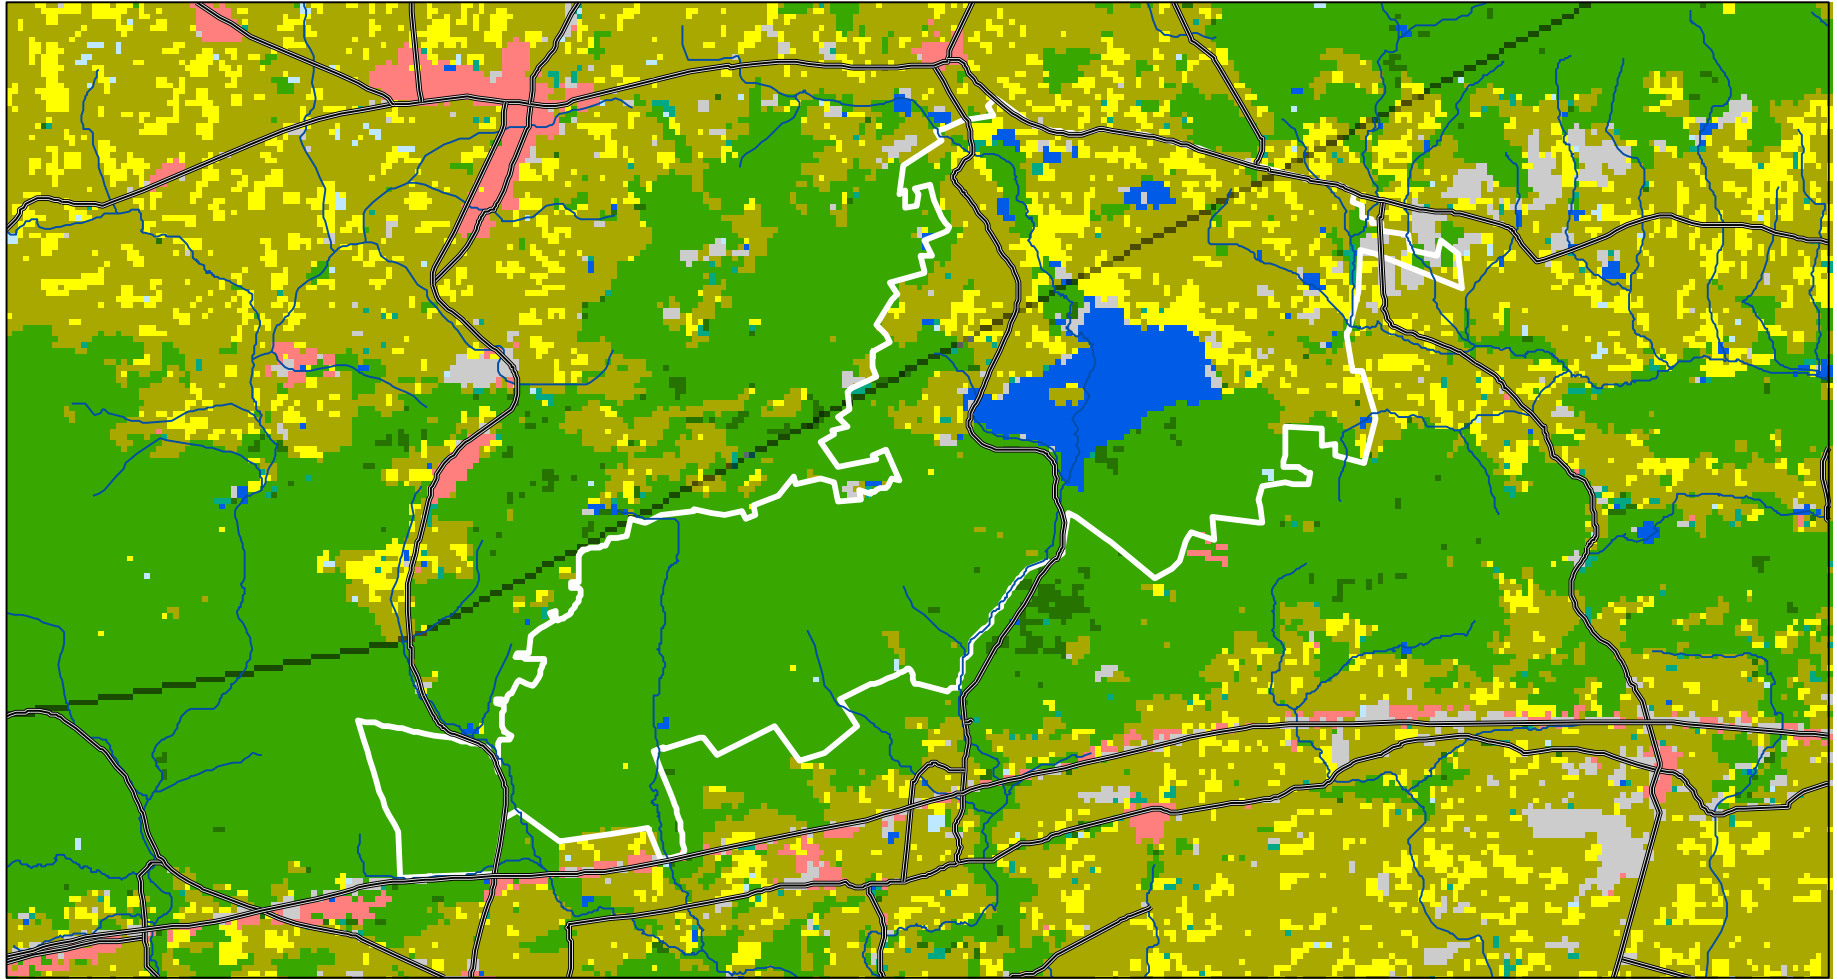

Middle Creek Wildlife Management Area / SGL 46 IMA

Legend

Important Mammal Area Boundary	Open Water	Mixed Forest
Streams	Low Density Urban	Deciduous Forest
Major Roads	High Density Urban	Barren
	Hay/Pastures	Transitional
	Row Crops	Beach
	Conifer Forest	