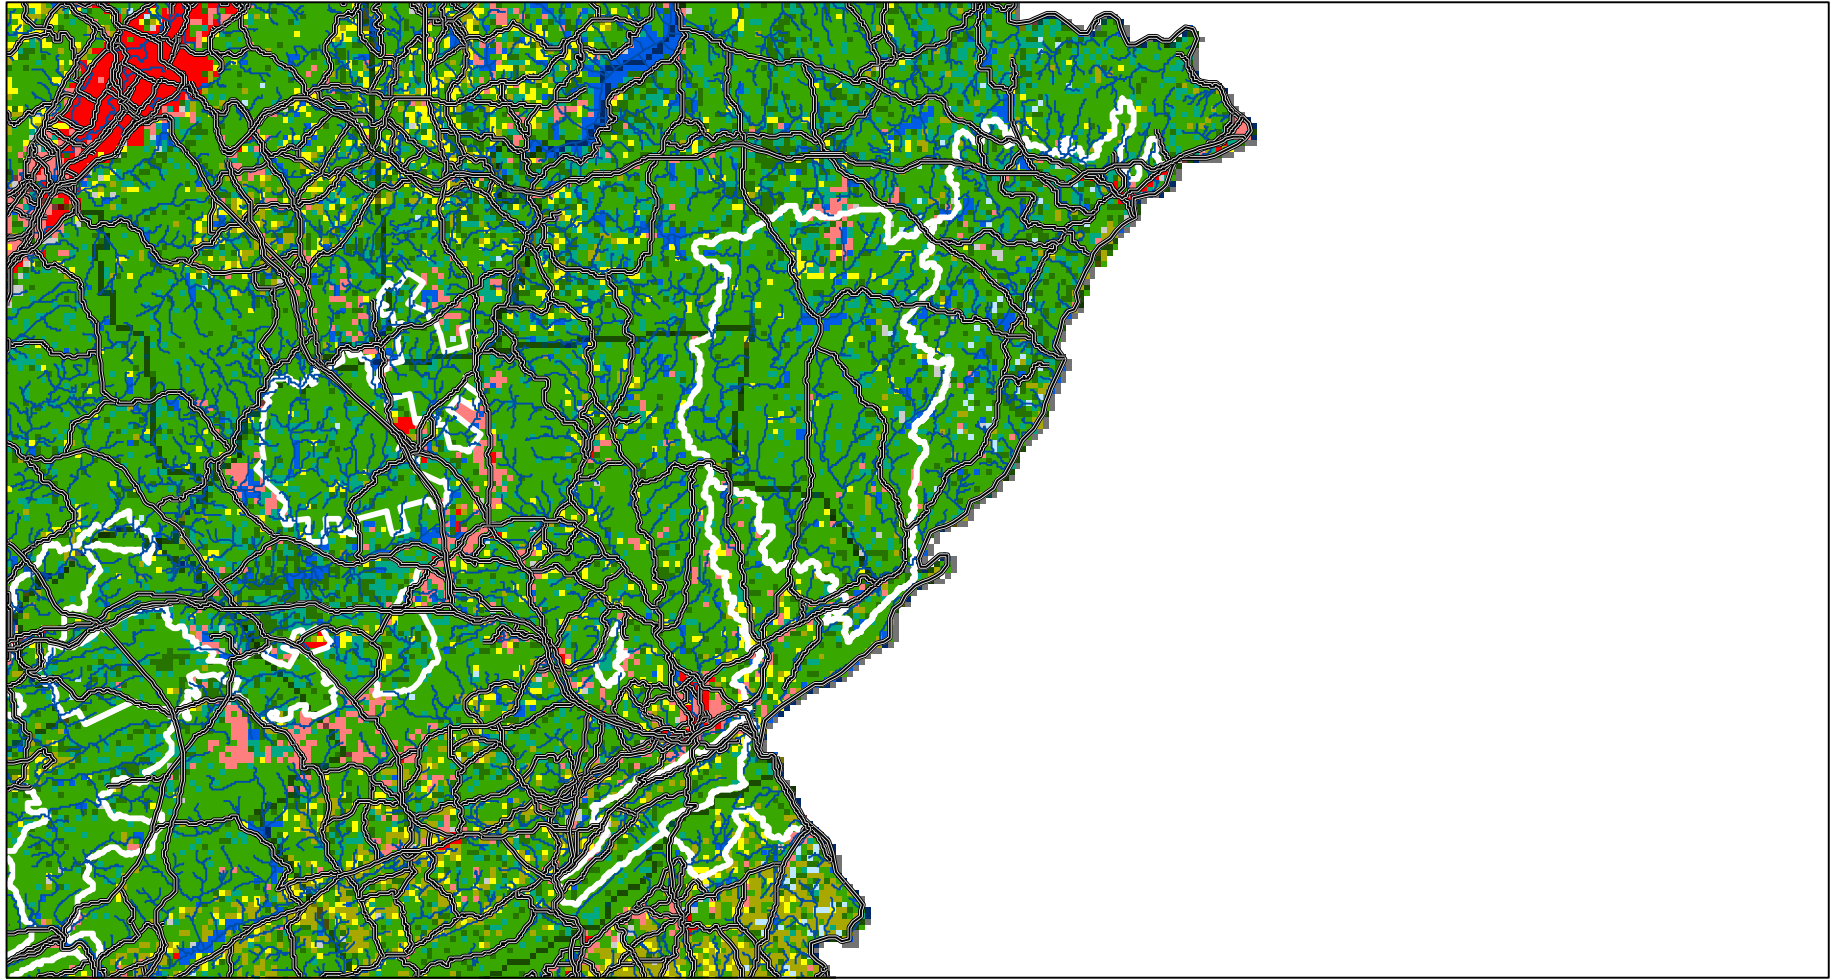

Delaware Water Gap / Pocono Environmental Education Center IMA

Legend