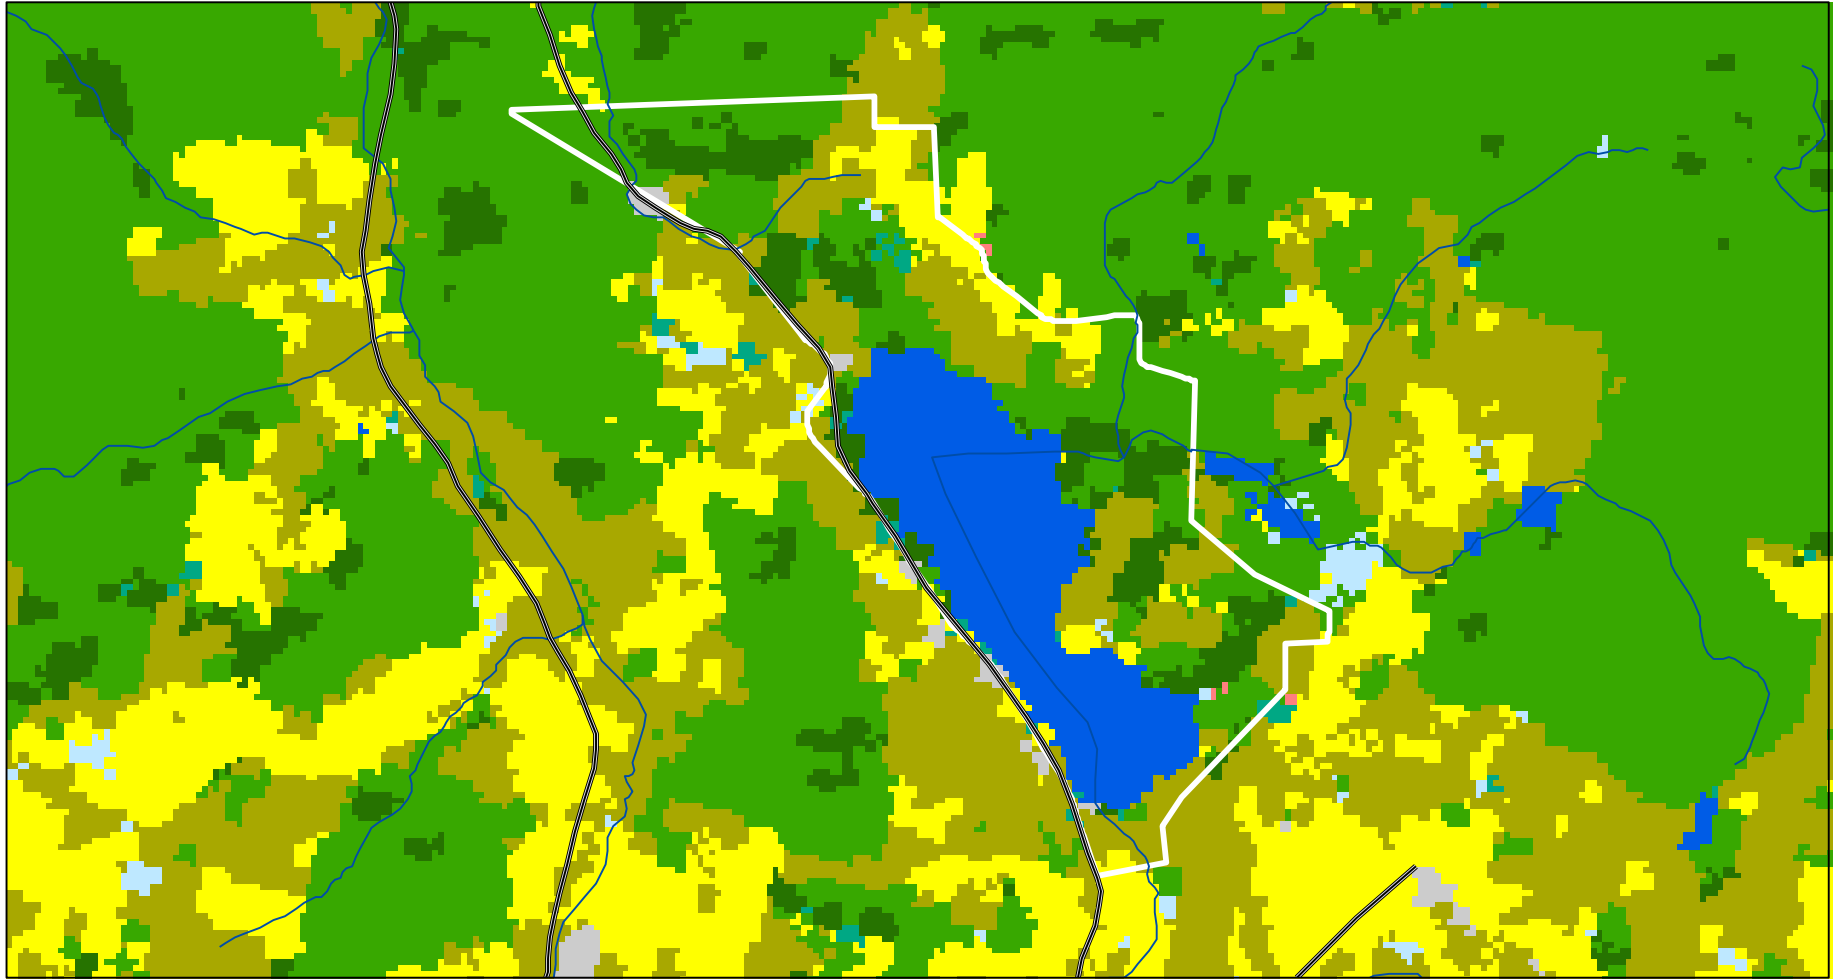

Hills Creek State Park IMA

Legend