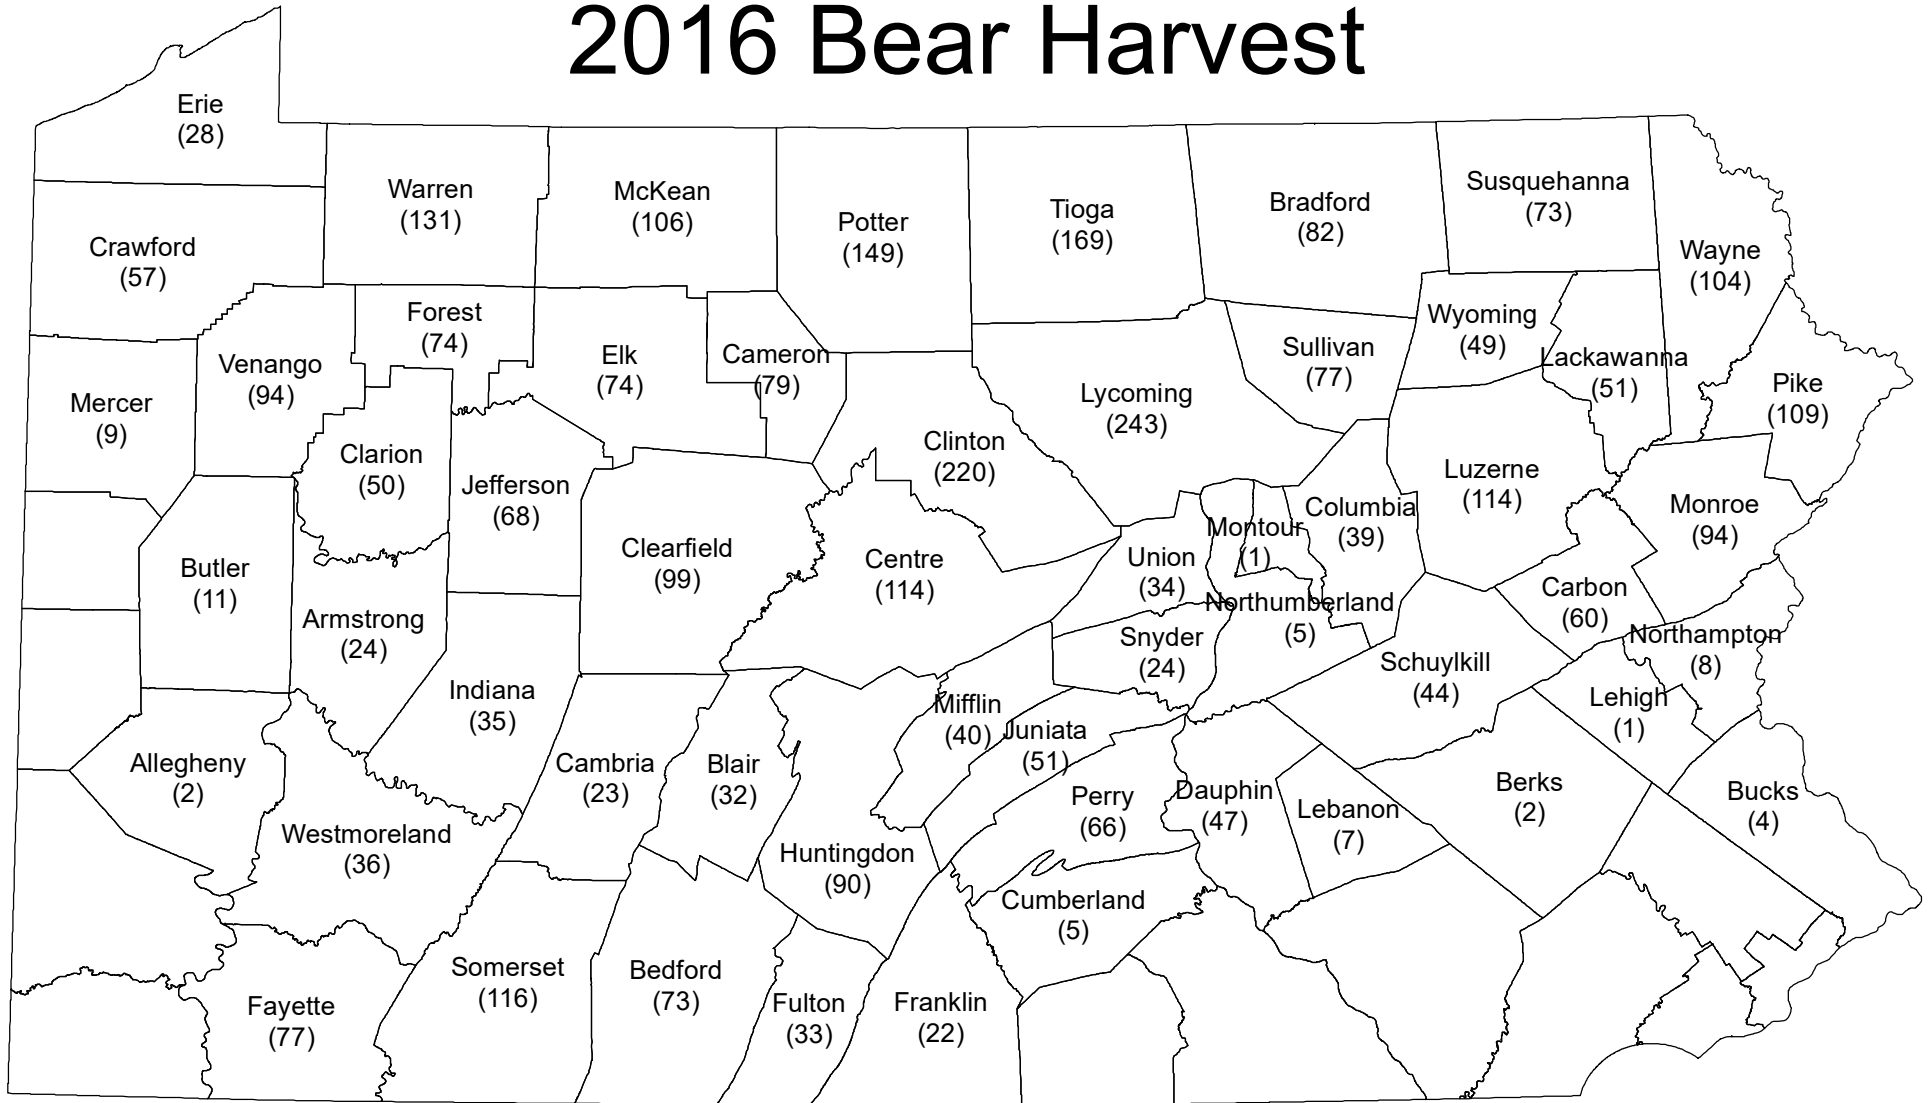

2016 Bear Harvest

Early Season: 11
Archery Season: 205
General Season: 2,723

Extended Season: 691
Total: 3,529