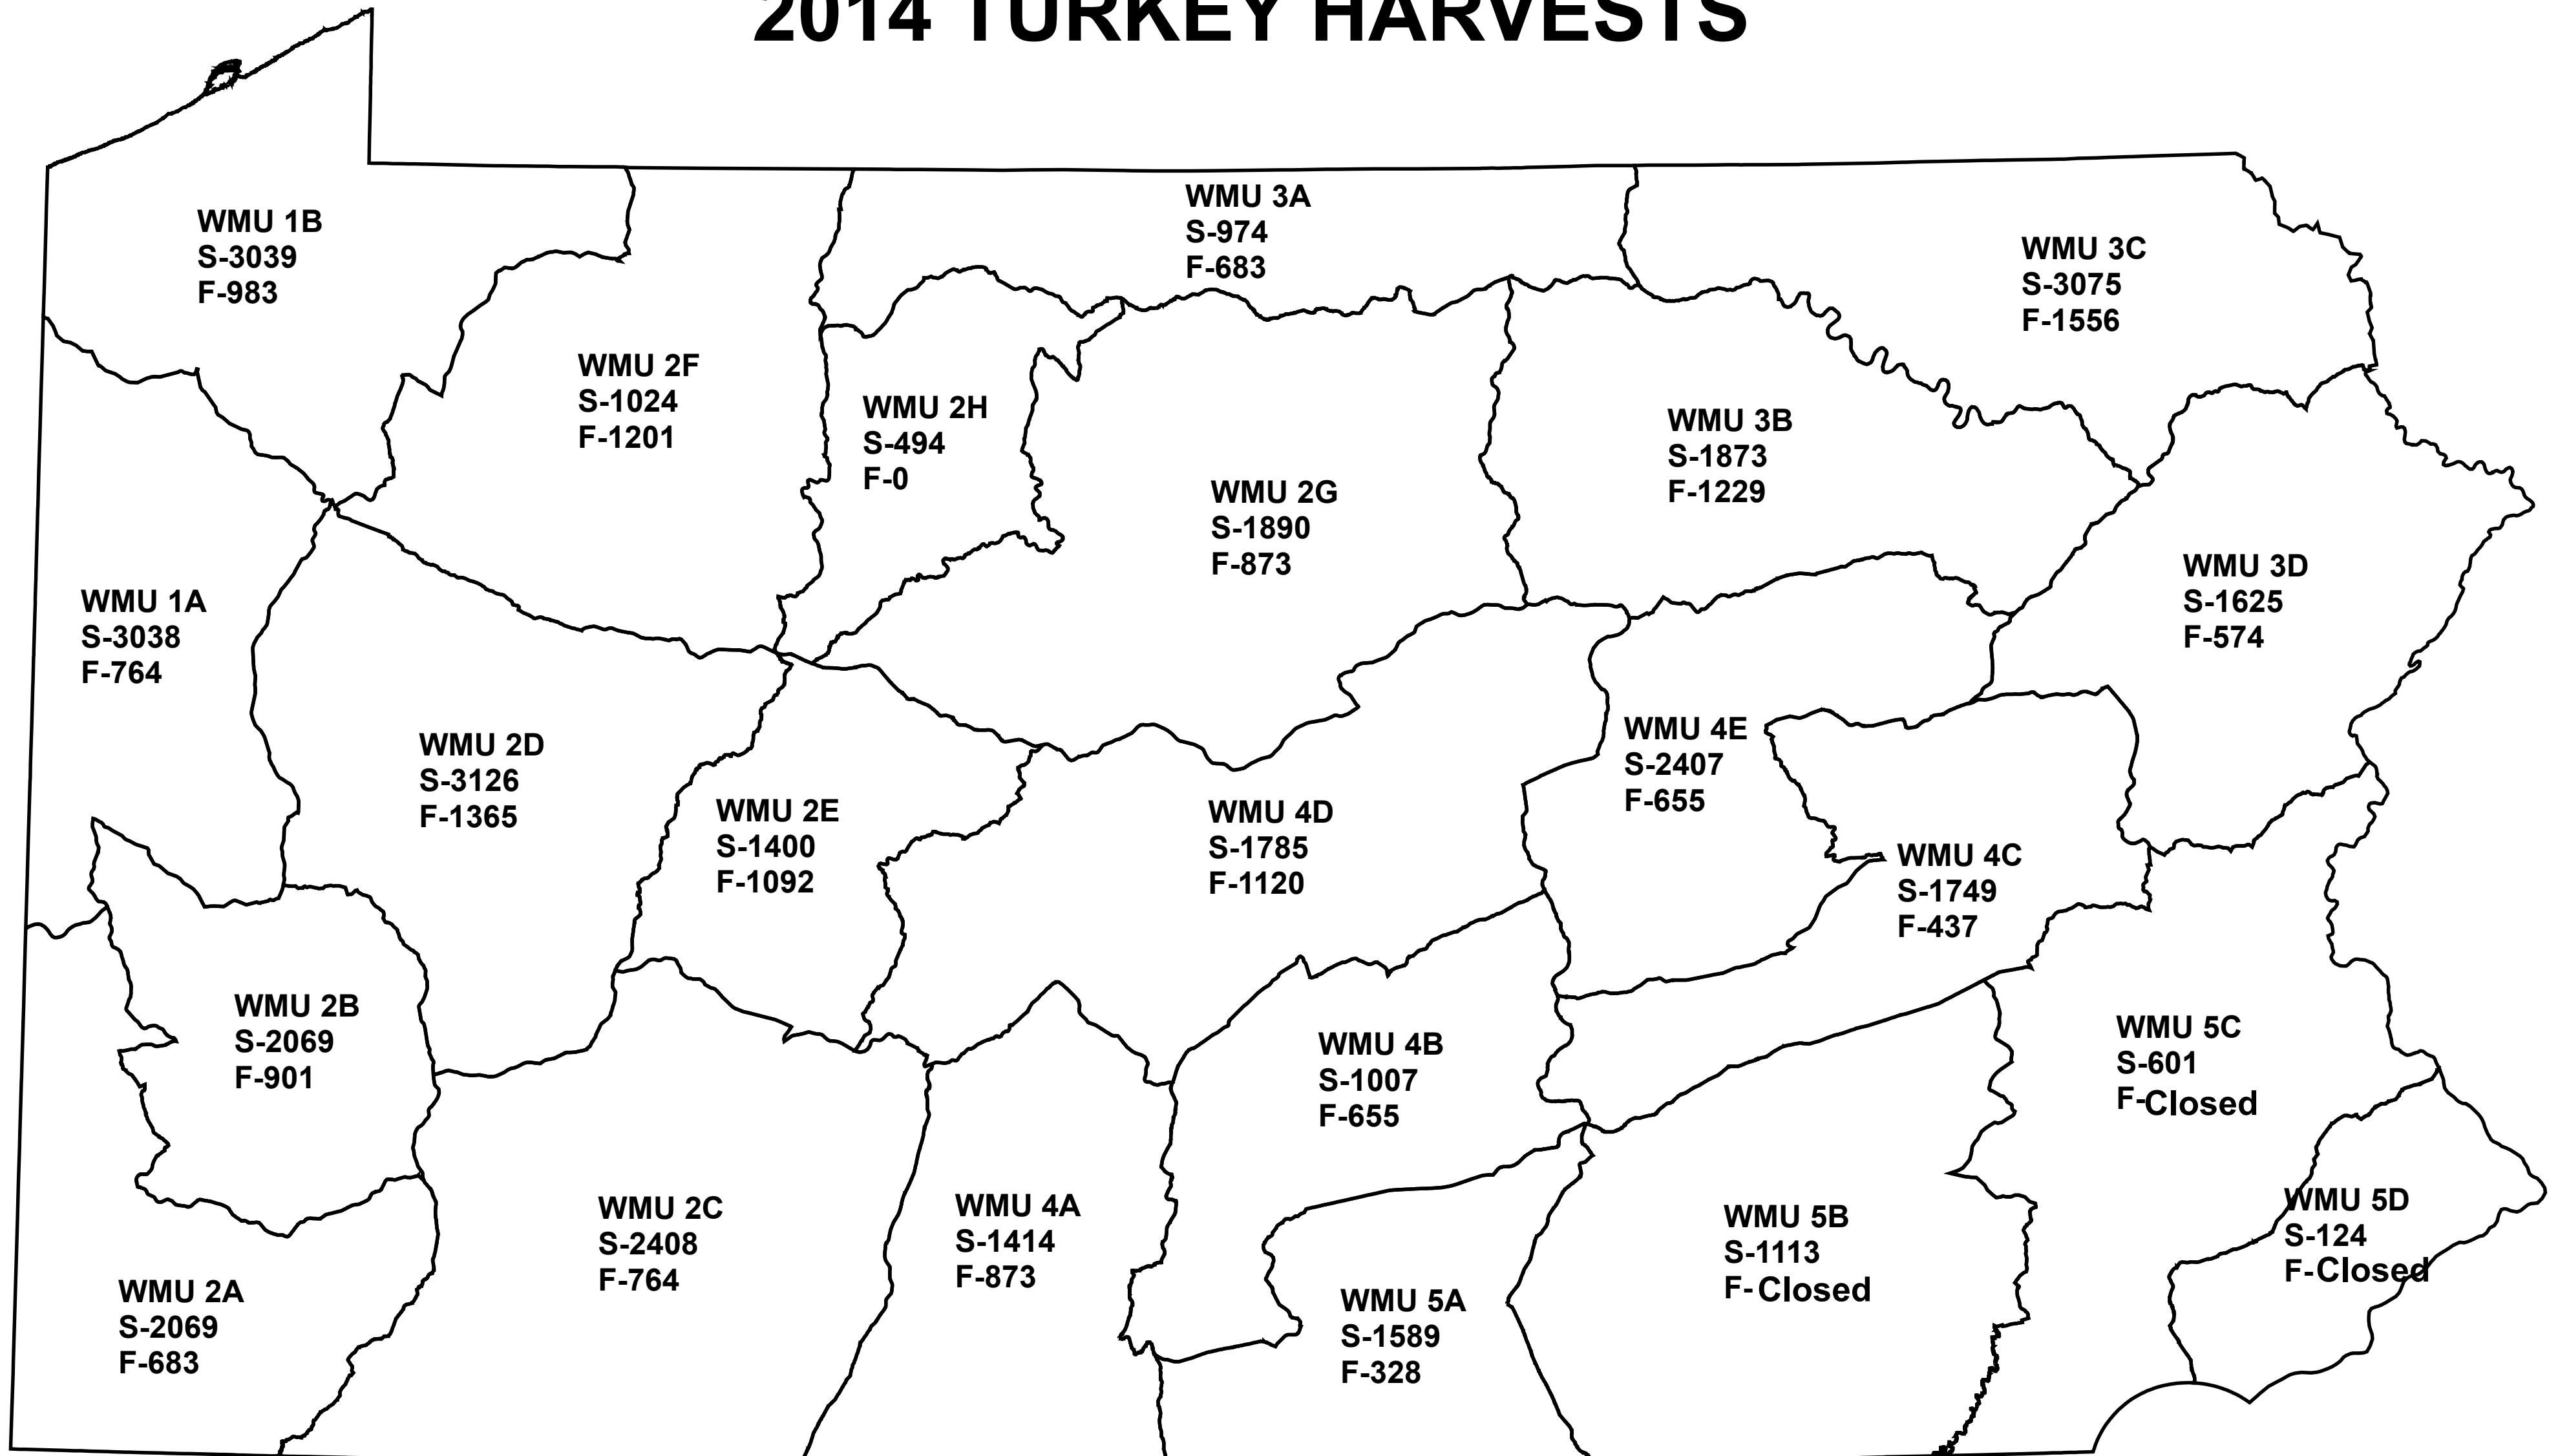

# 2014 TURKEY HARVESTS

Spring Season Total (S) ..41,258  
 Fall Season Total (F).....18,292  
 Total Turkey Harvest.....59,550

**Spring harvests include harvests from special spring license, which allows for the taking of a second bird in the spring.**