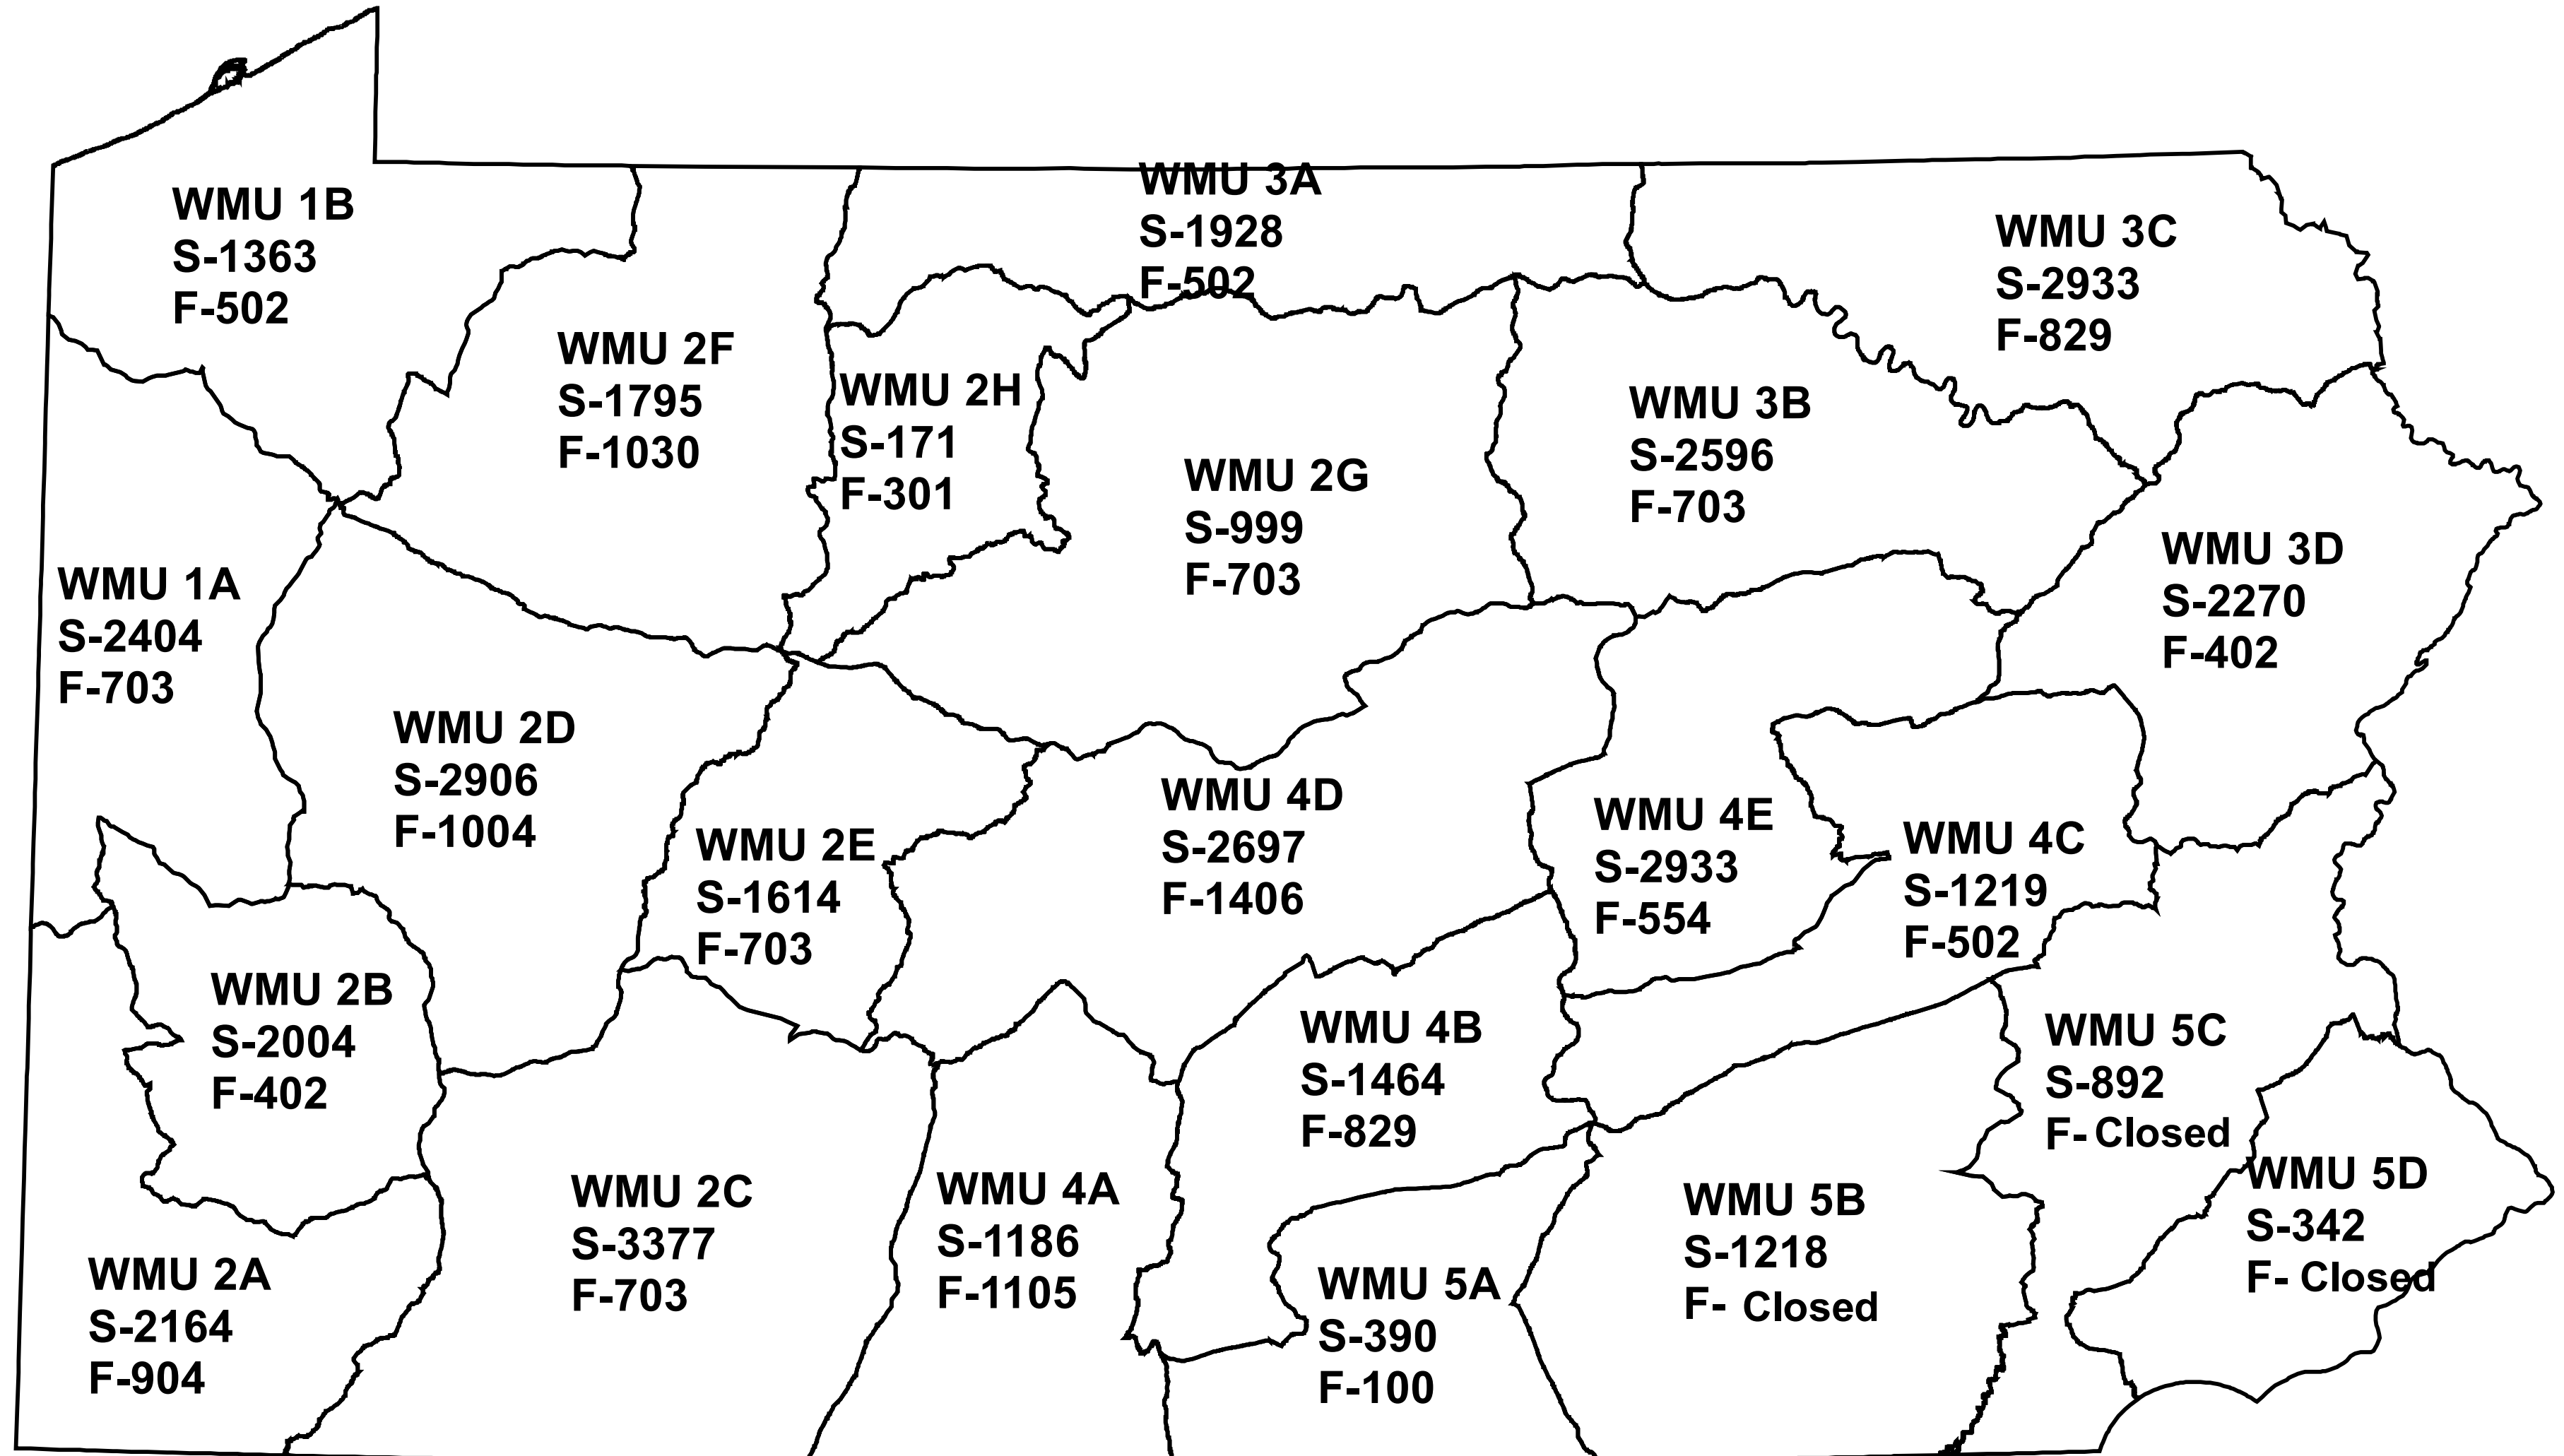

# 2015 TURKEY HARVESTS

Spring Season Total (S) ..41,180  
 Fall Season Total (F).....15,018  
 Total Turkey Harvest.....56,198

Spring harvests include harvests from special spring license, which allows for the taking of a second bird in the spring.