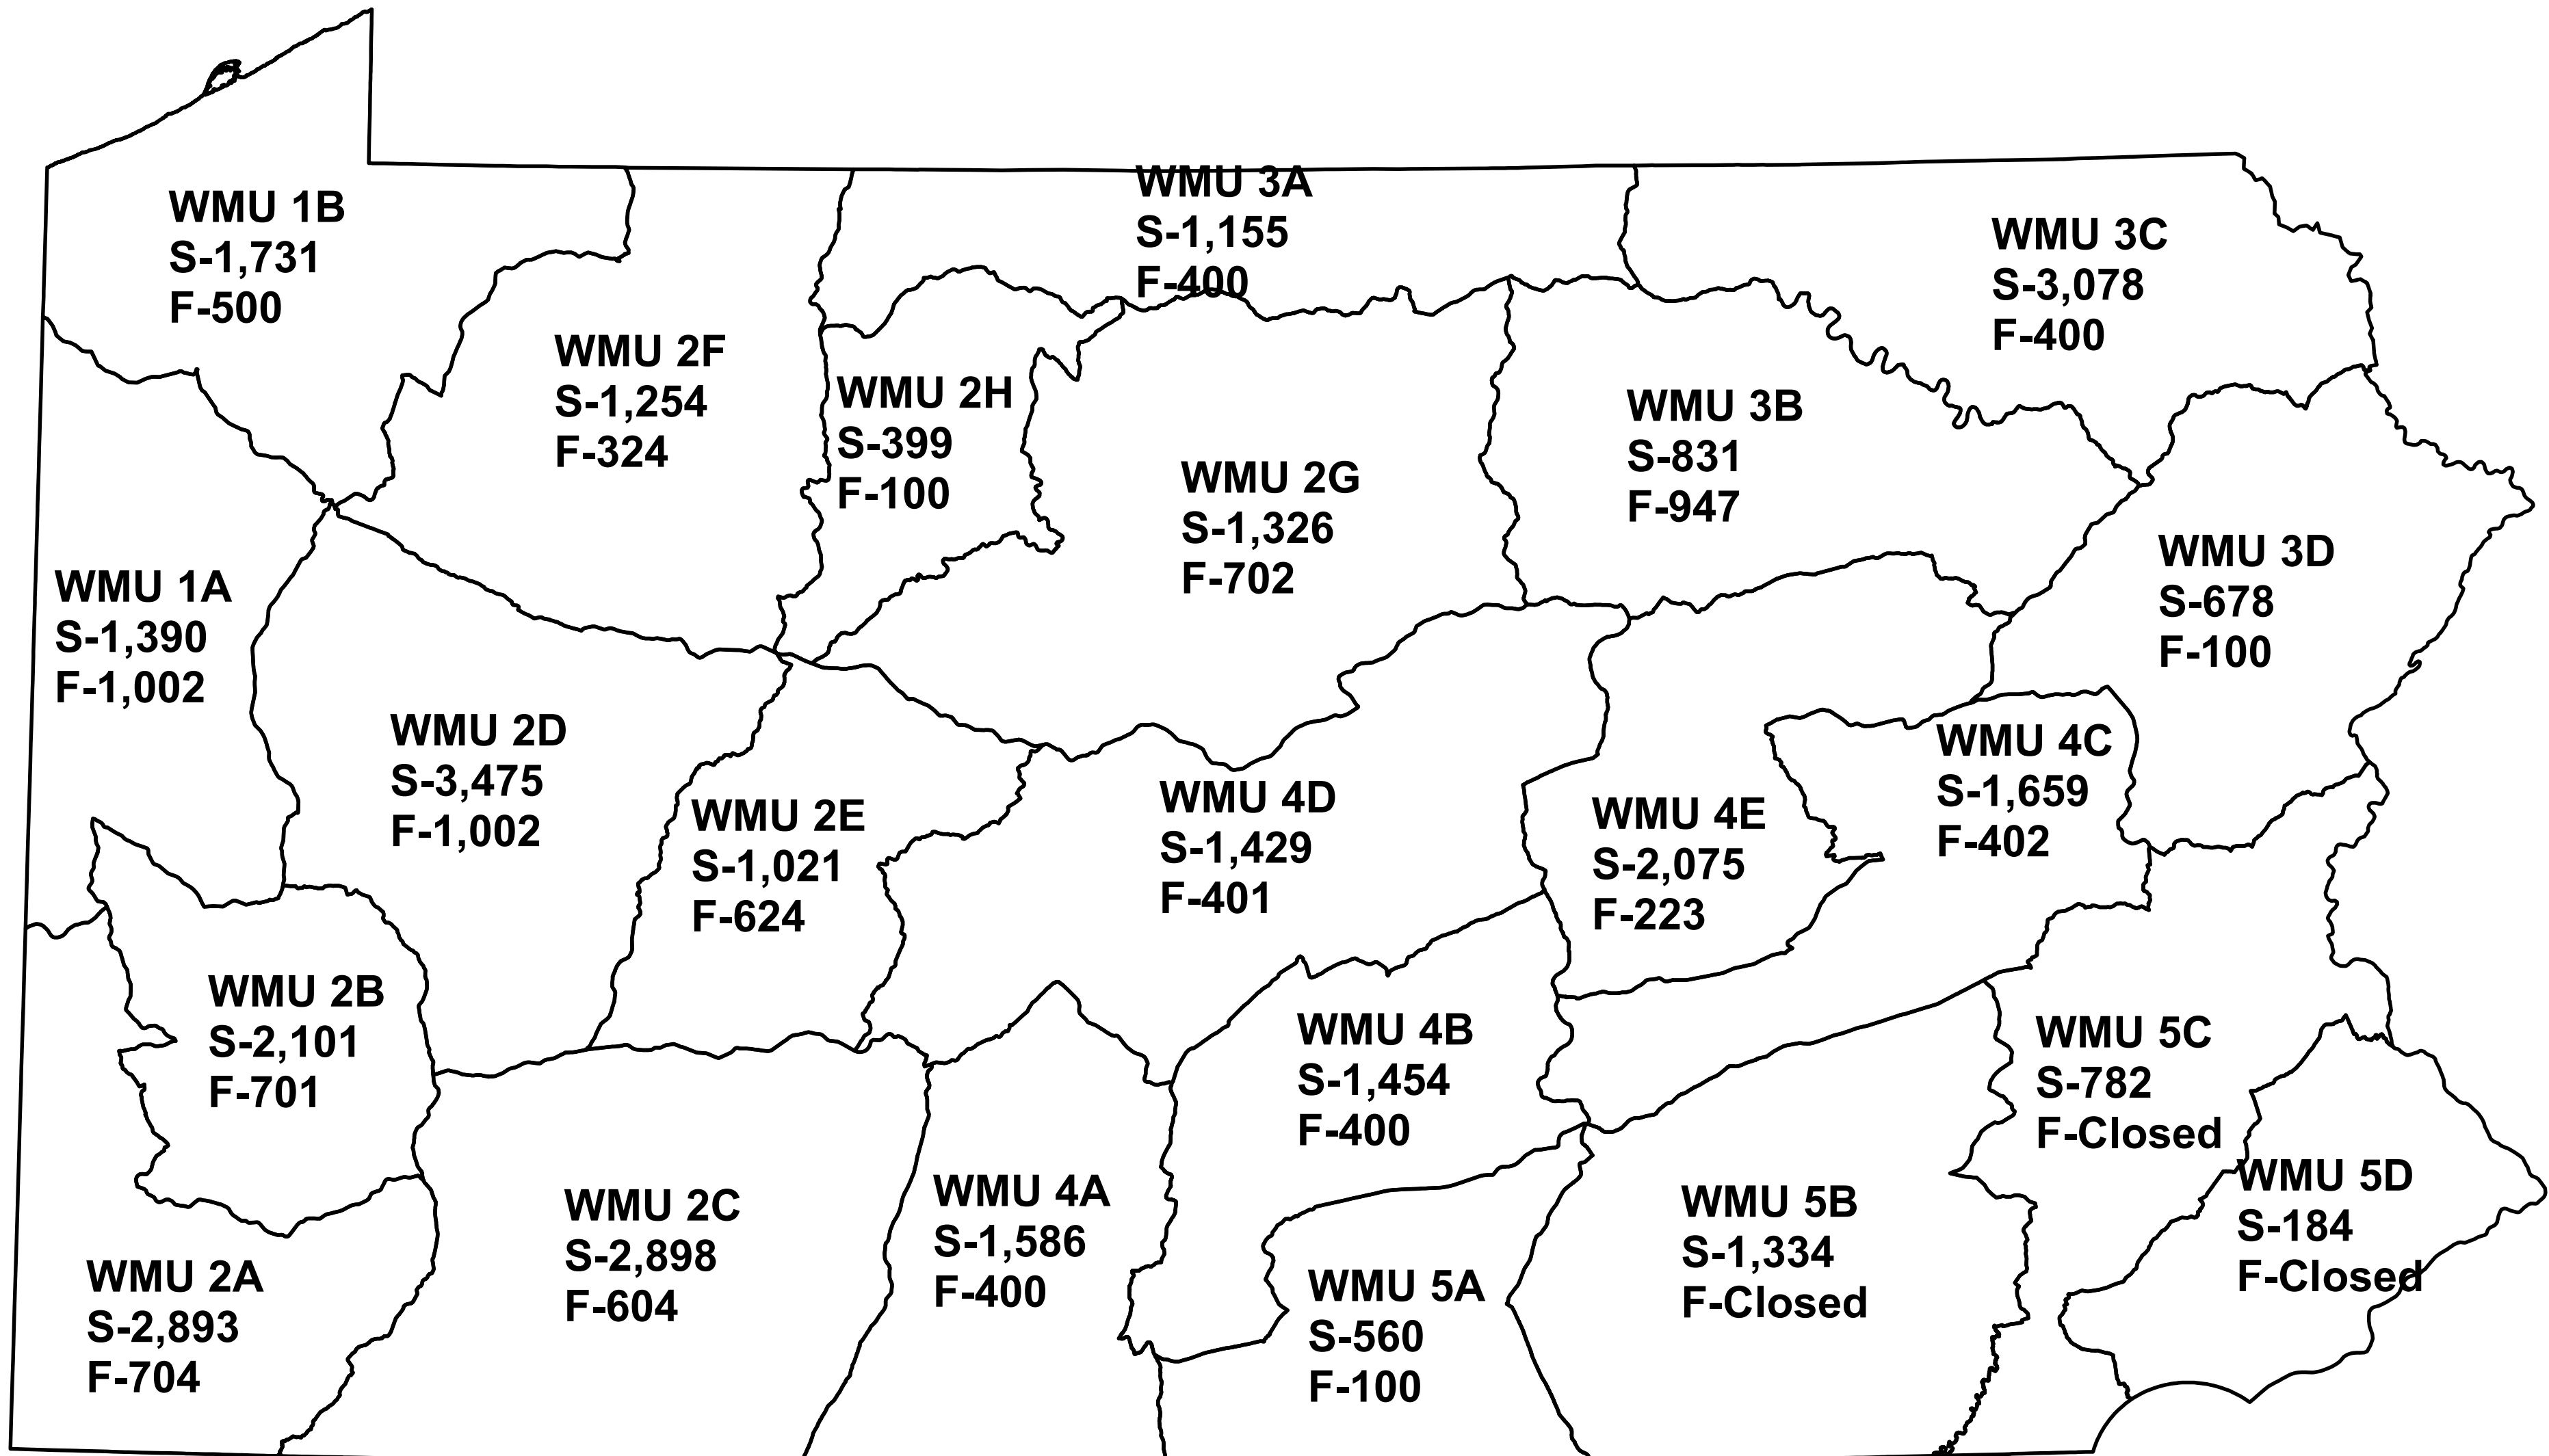

2016 TURKEY HARVESTS

Spring Season Total (S) ..35,996
 Fall Season Total (F).....10,844
 Total Turkey Harvest.....46,840

Spring harvests include harvests from special spring license, which allows for the taking of a second bird in the spring.