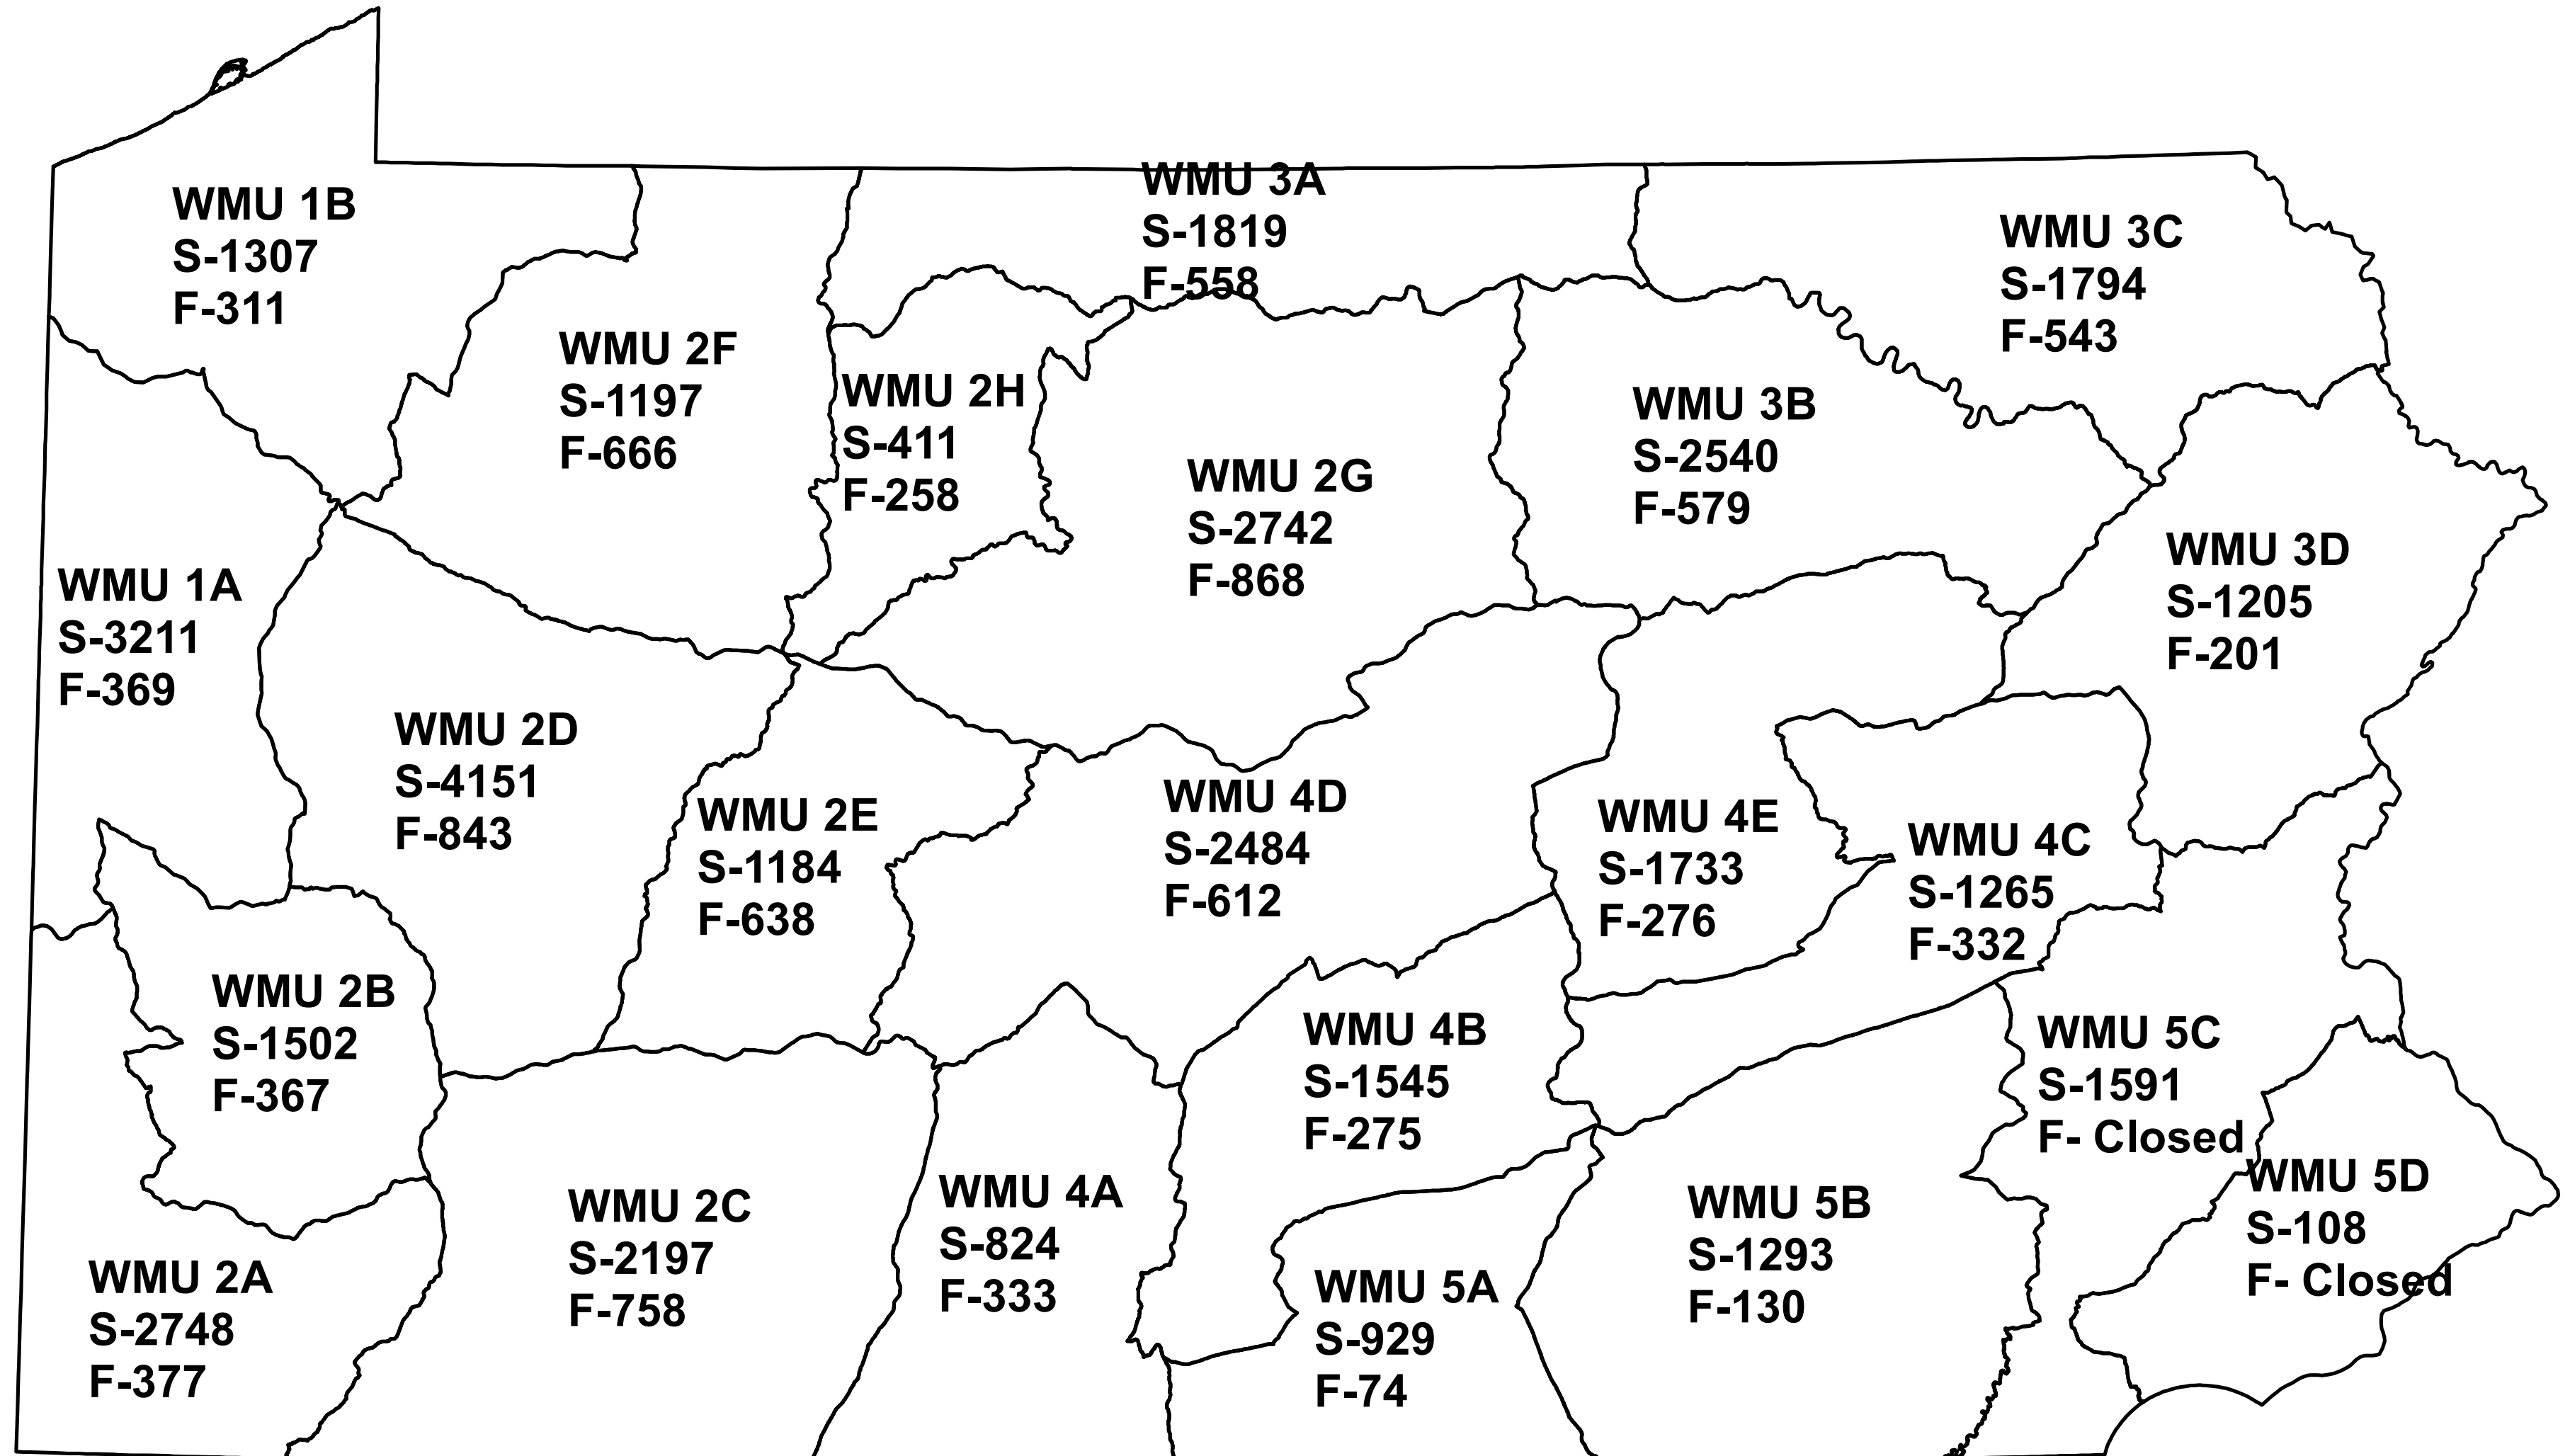

2018 TURKEY HARVESTS

Spring Season Total (S) ..40,303
 Fall Season Total (F)..... 9,375
 Total Turkey Harvest.....49,678