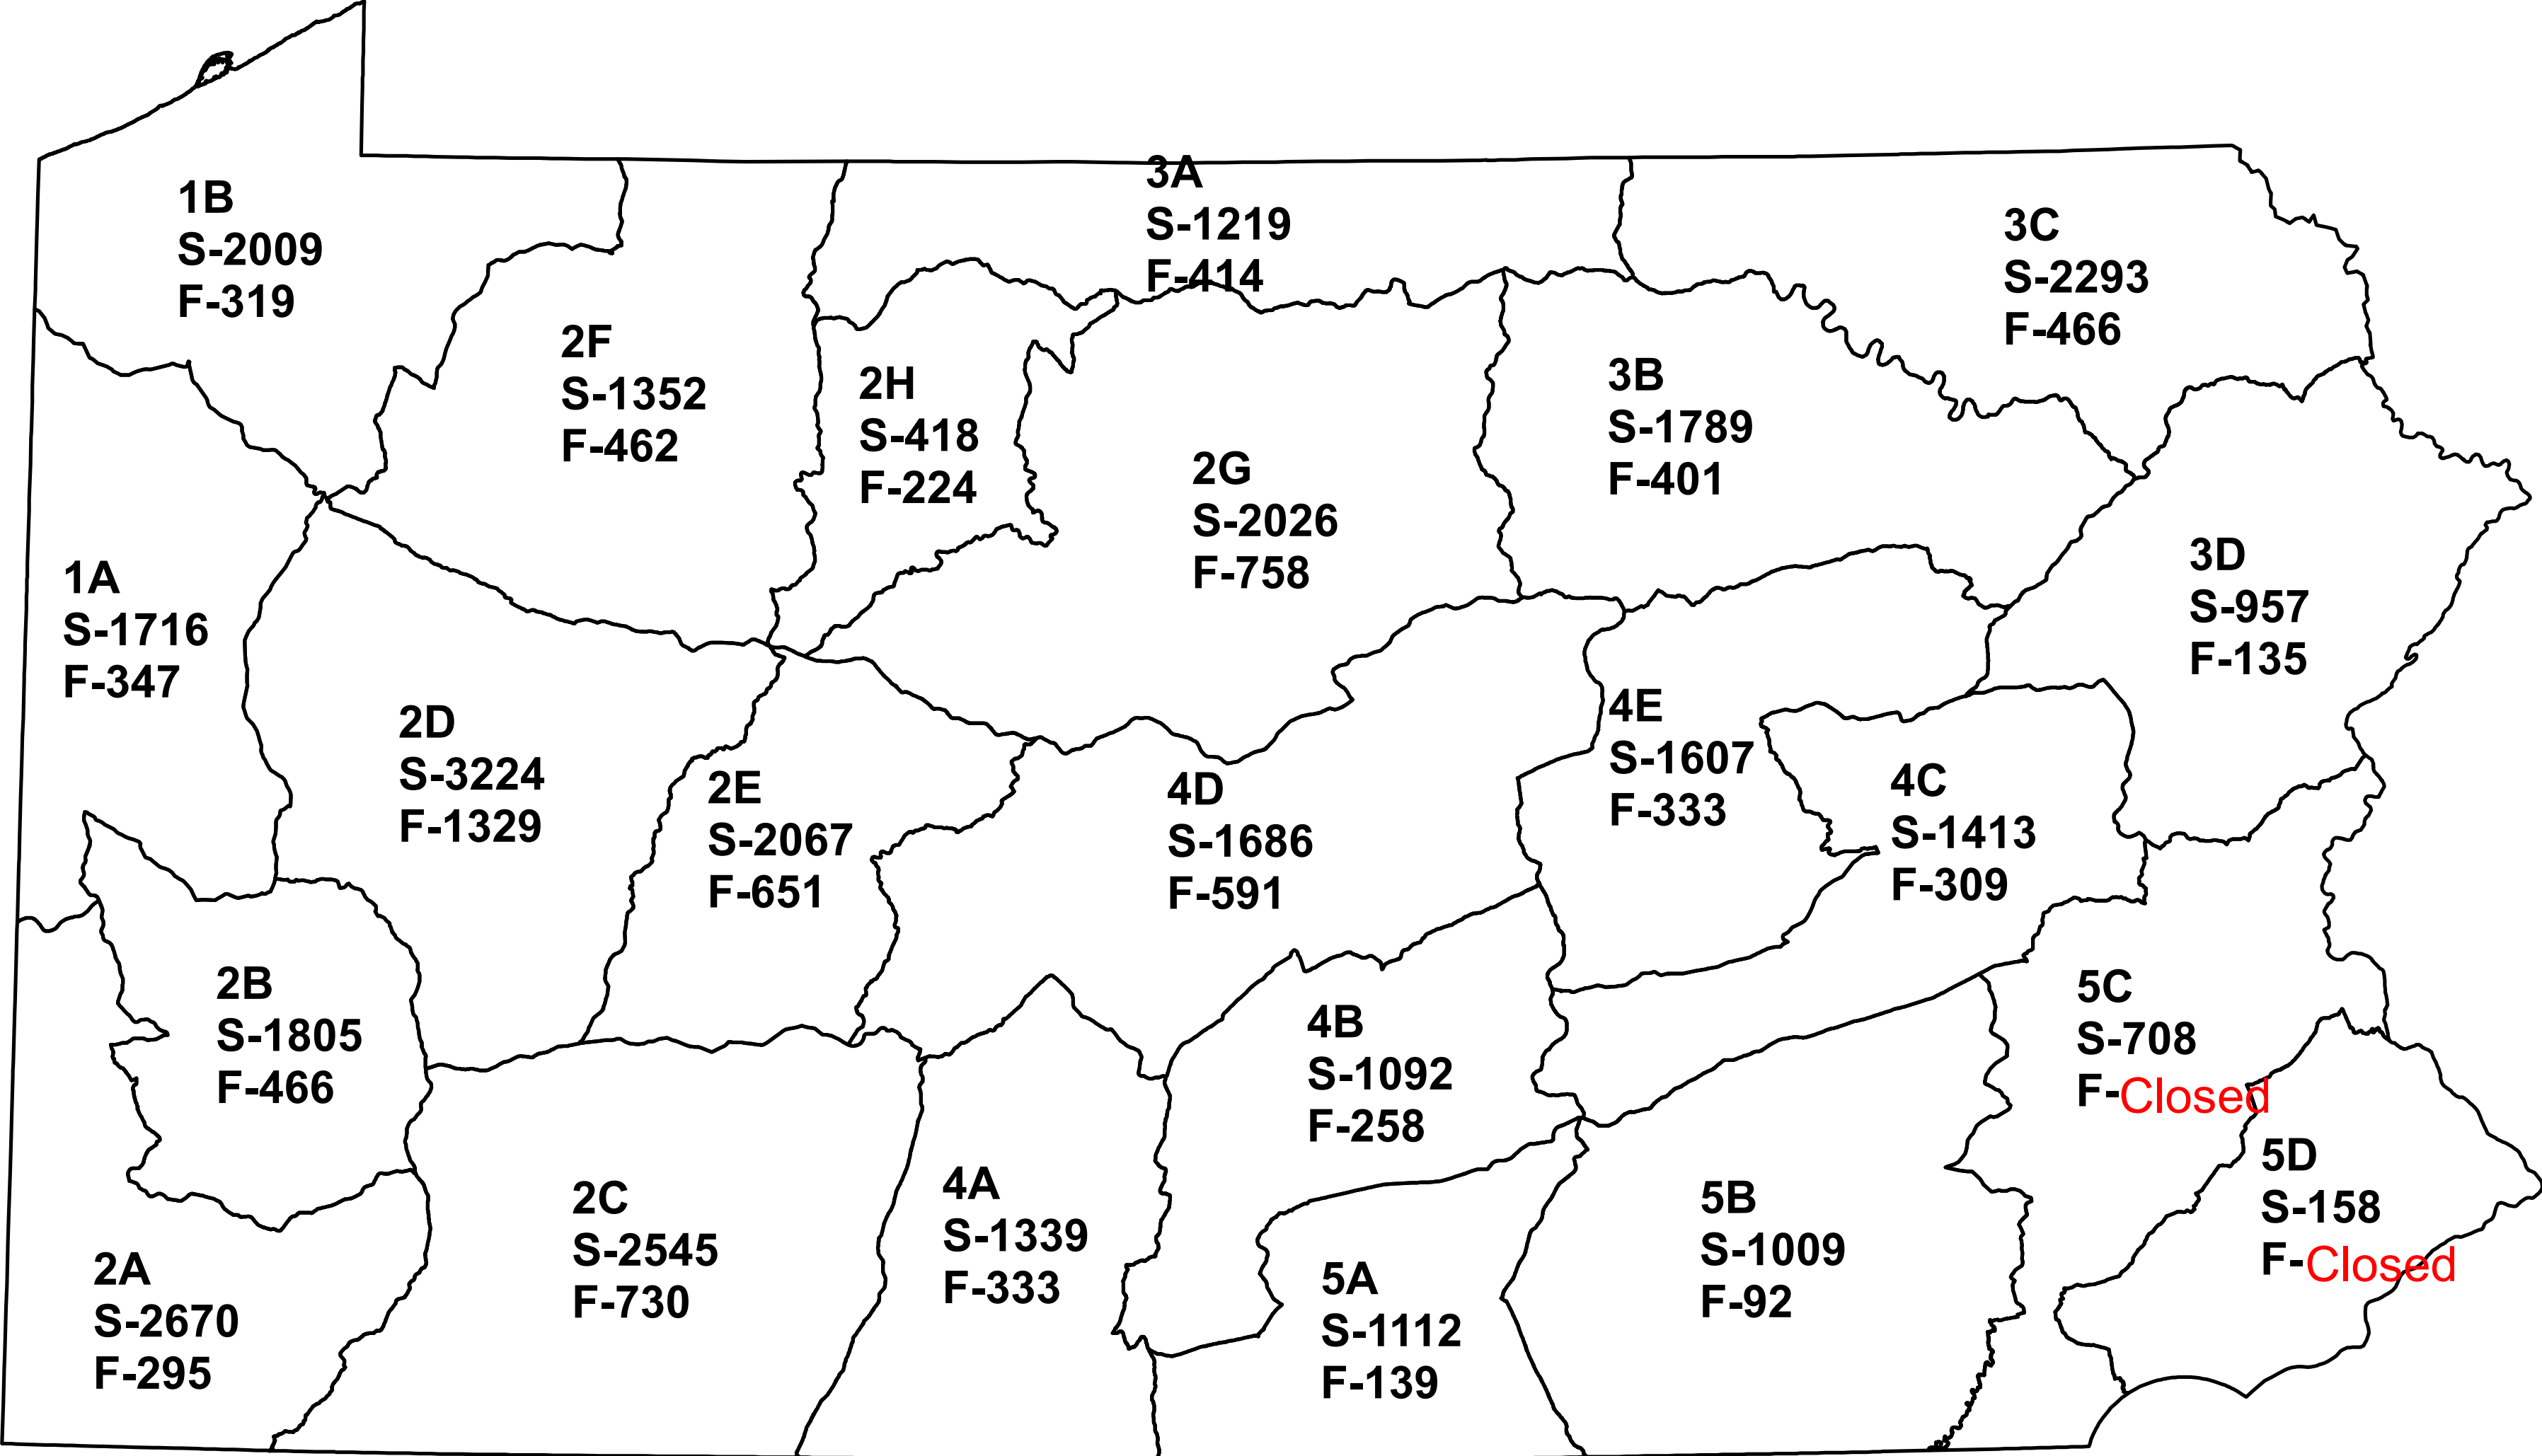

# 2019 TURKEY HARVESTS

Spring Season Total (S) ...37,286  
 Fall Season Total (F)..... 9,056  
 Total Turkey Harvest.....46,342