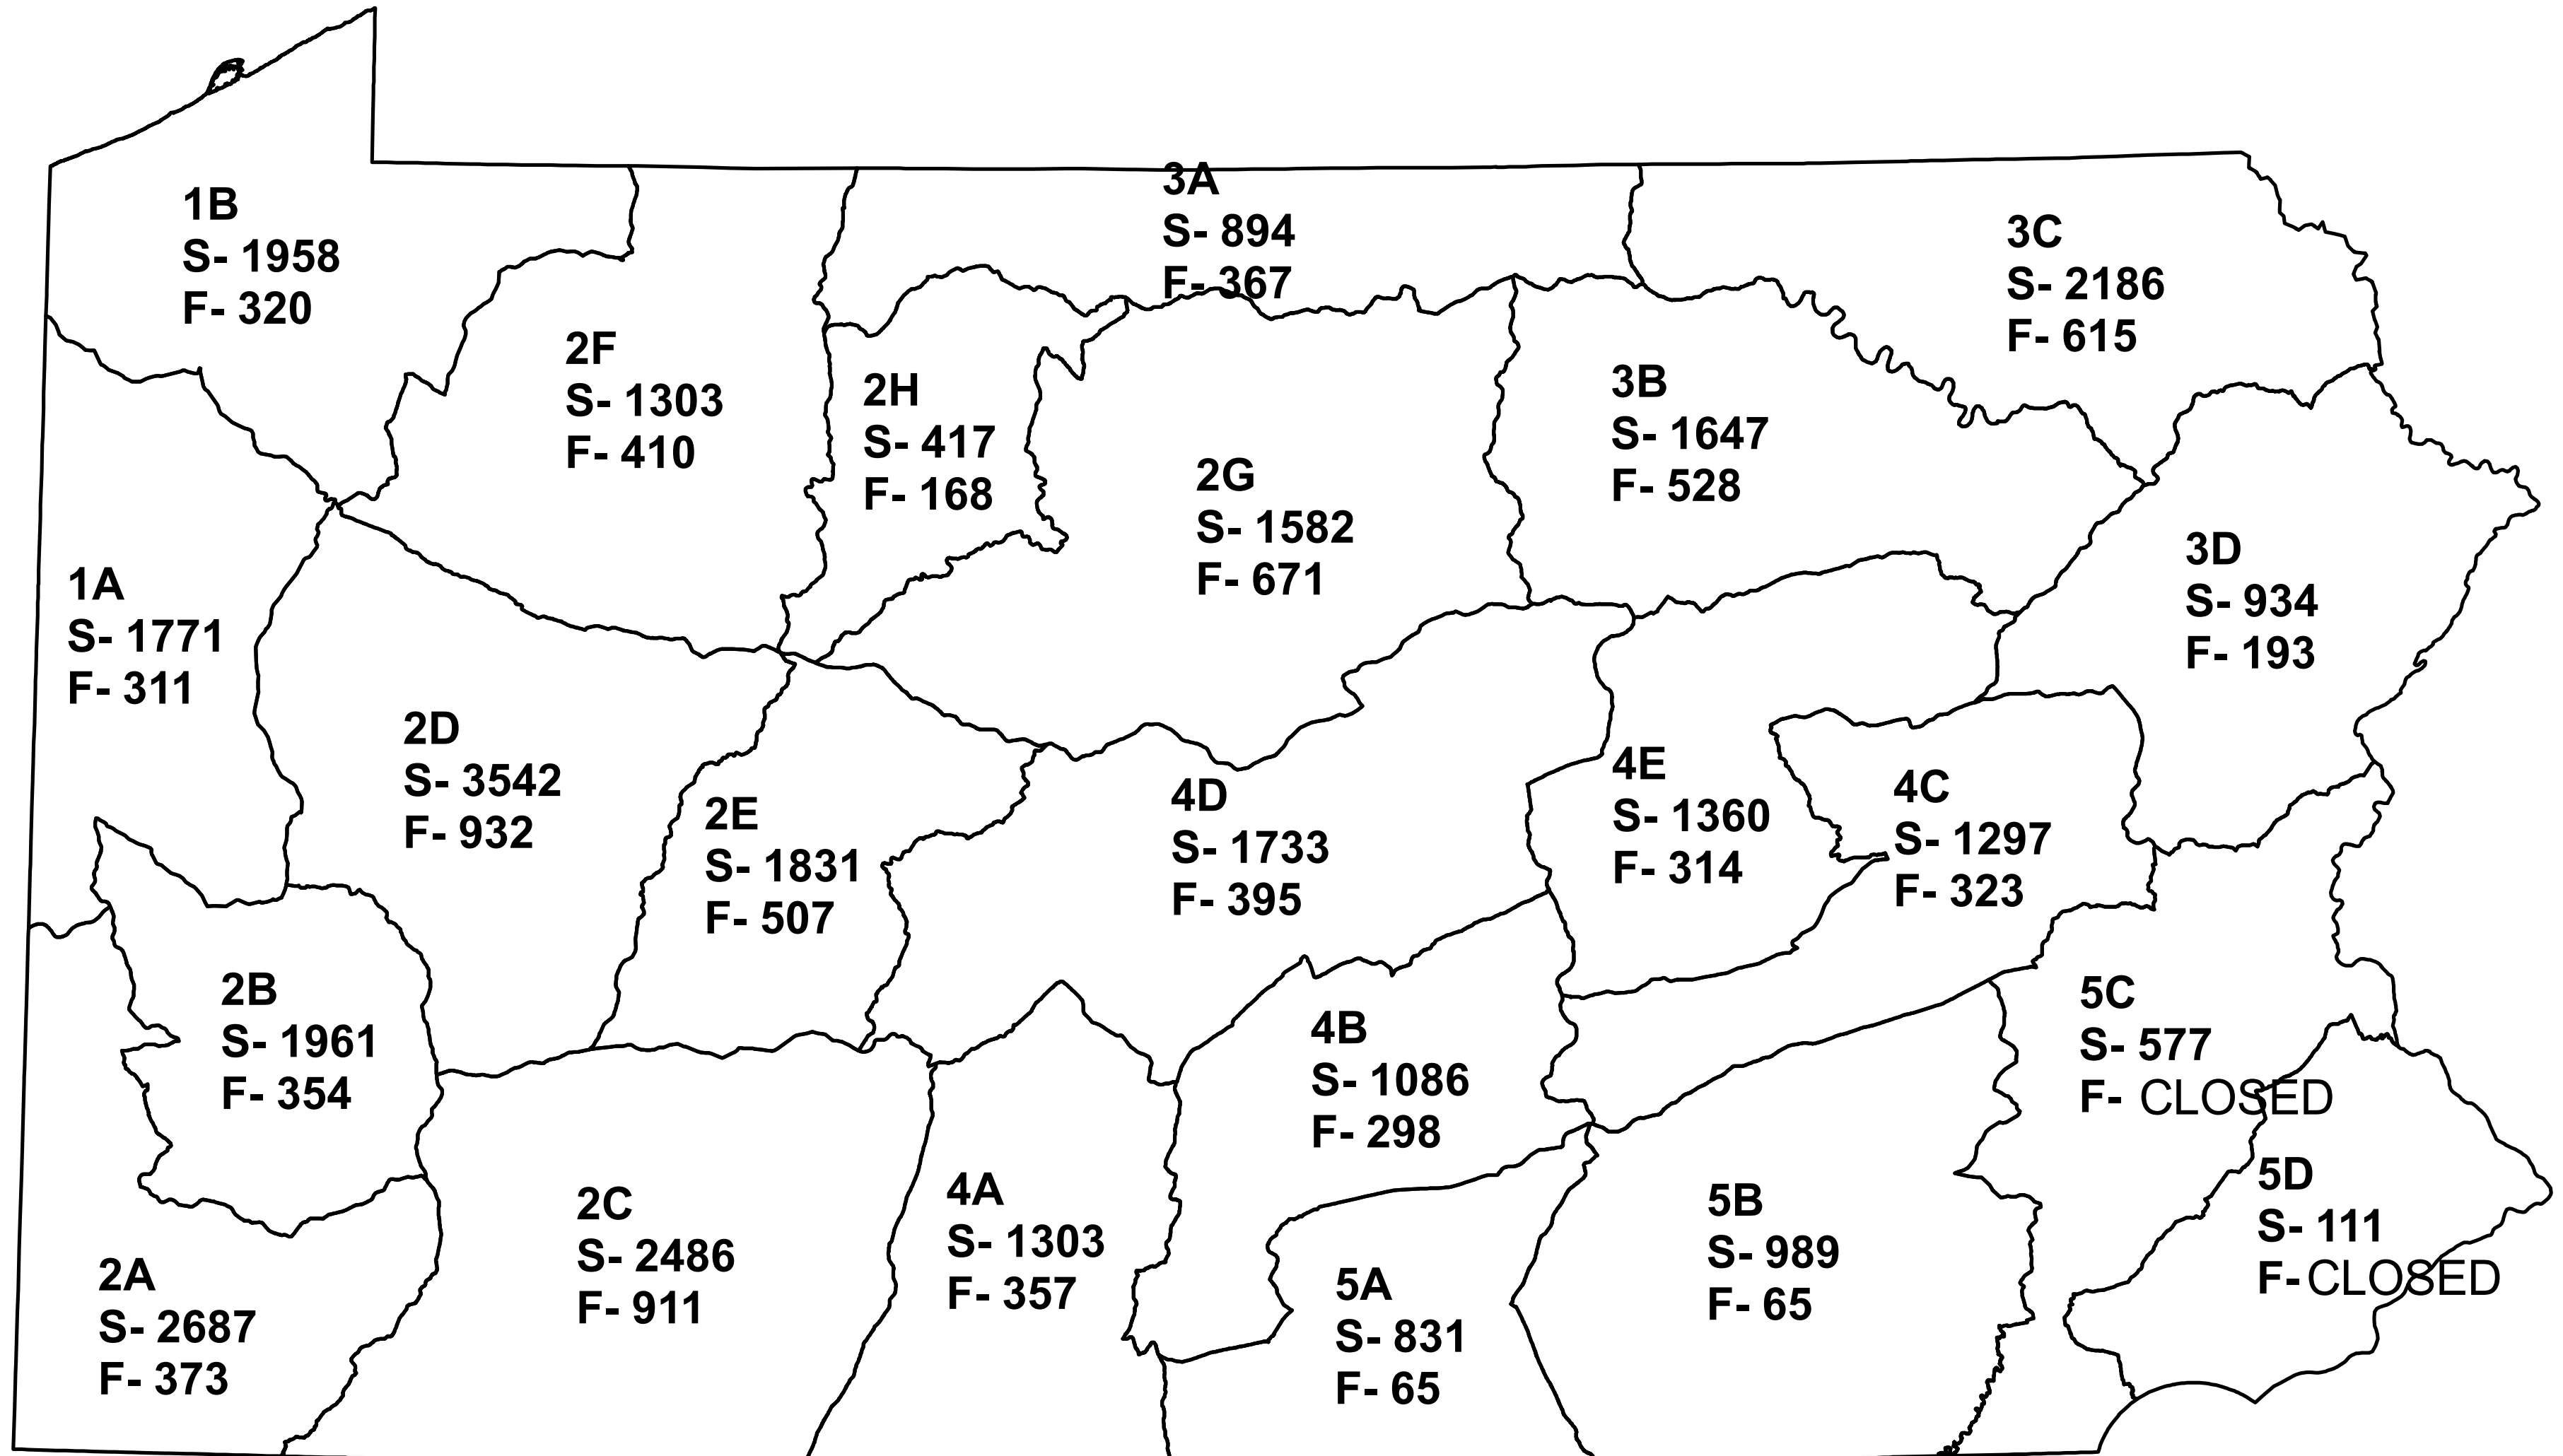

# 2020 TURKEY HARVESTS

Spring Season Total (S) ...34,492  
 Fall Season Total (F)..... 8,479  
 Total Turkey Harvest.....42,971