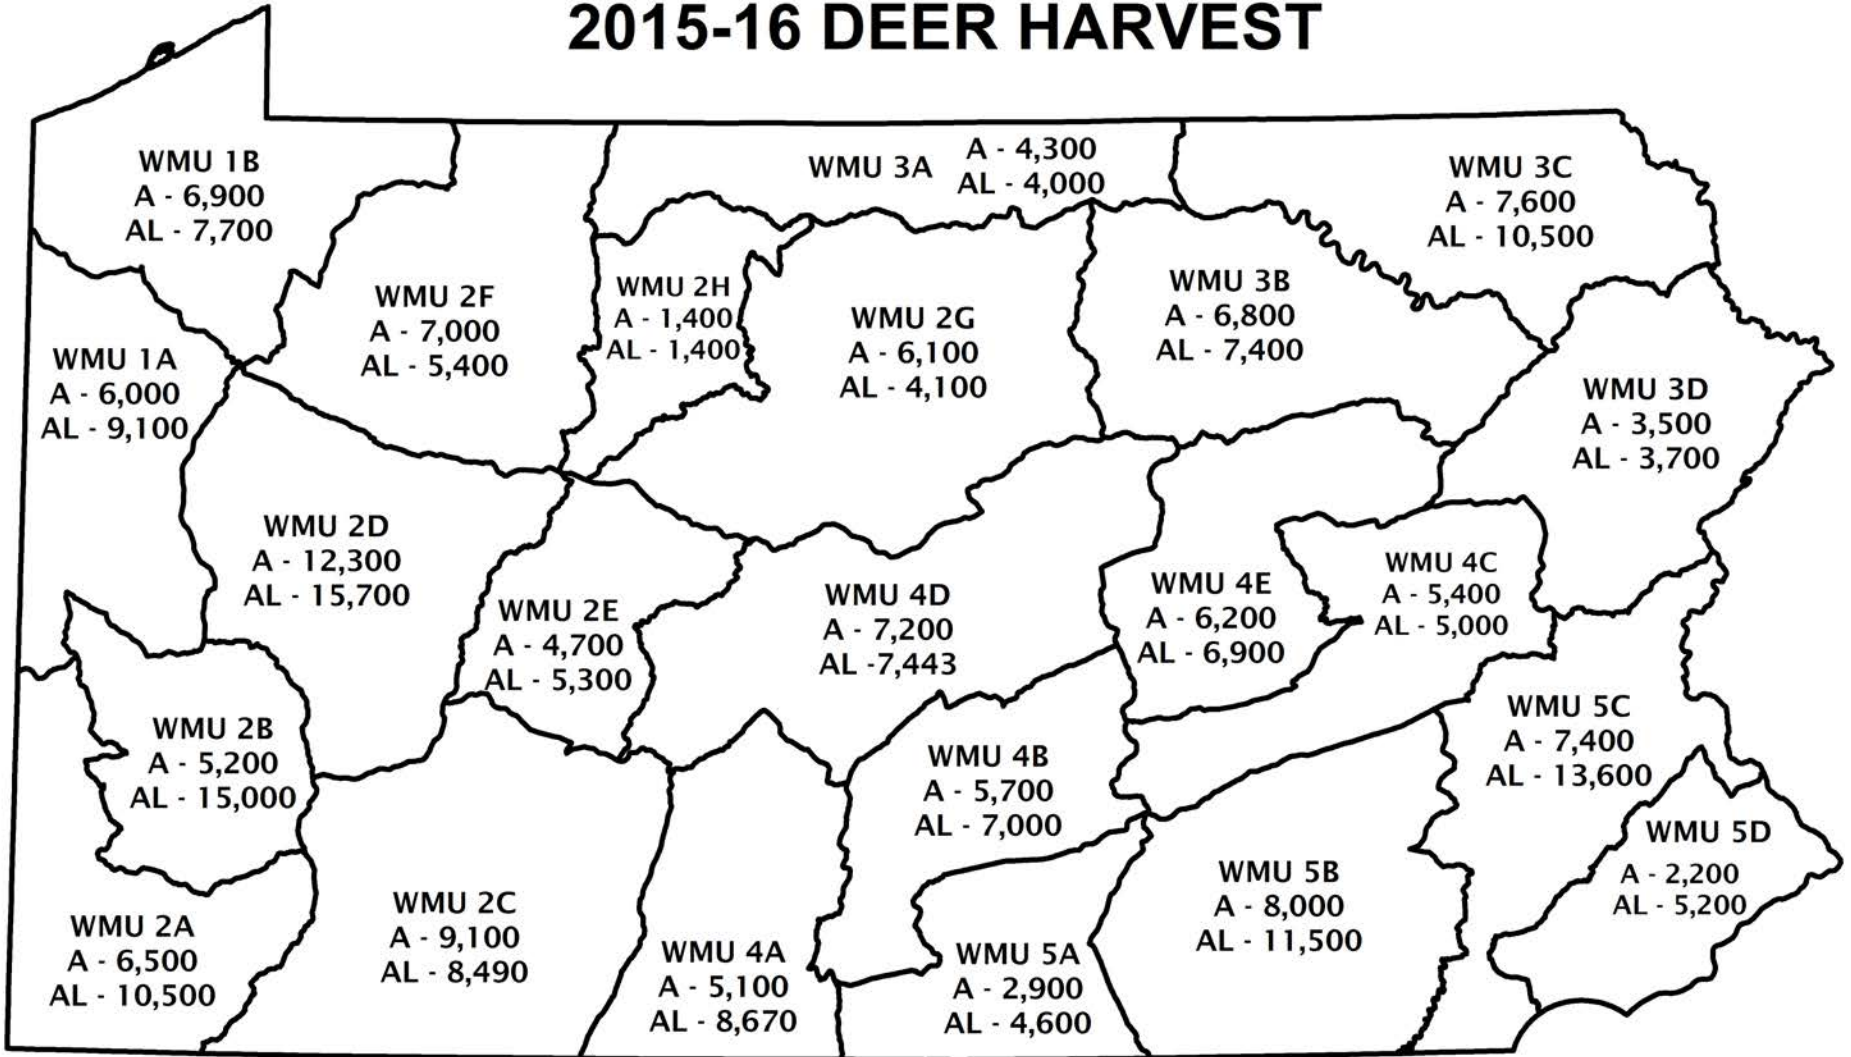

# 2015-16 DEER HARVEST

ANTLERED DEER		ANTLERLESS DEER	
SYMBOL (A)		SYMBOL (AL)	
WMU KNOWN.....	137,500	WMU KNOWN.....	178,203
WMU UNKNOWN.....	80	WMU UNKNOWN.....	30
TOTAL.....	137,580	TOTAL.....	178,233

**TOTAL DEER HARVEST.....315,813**