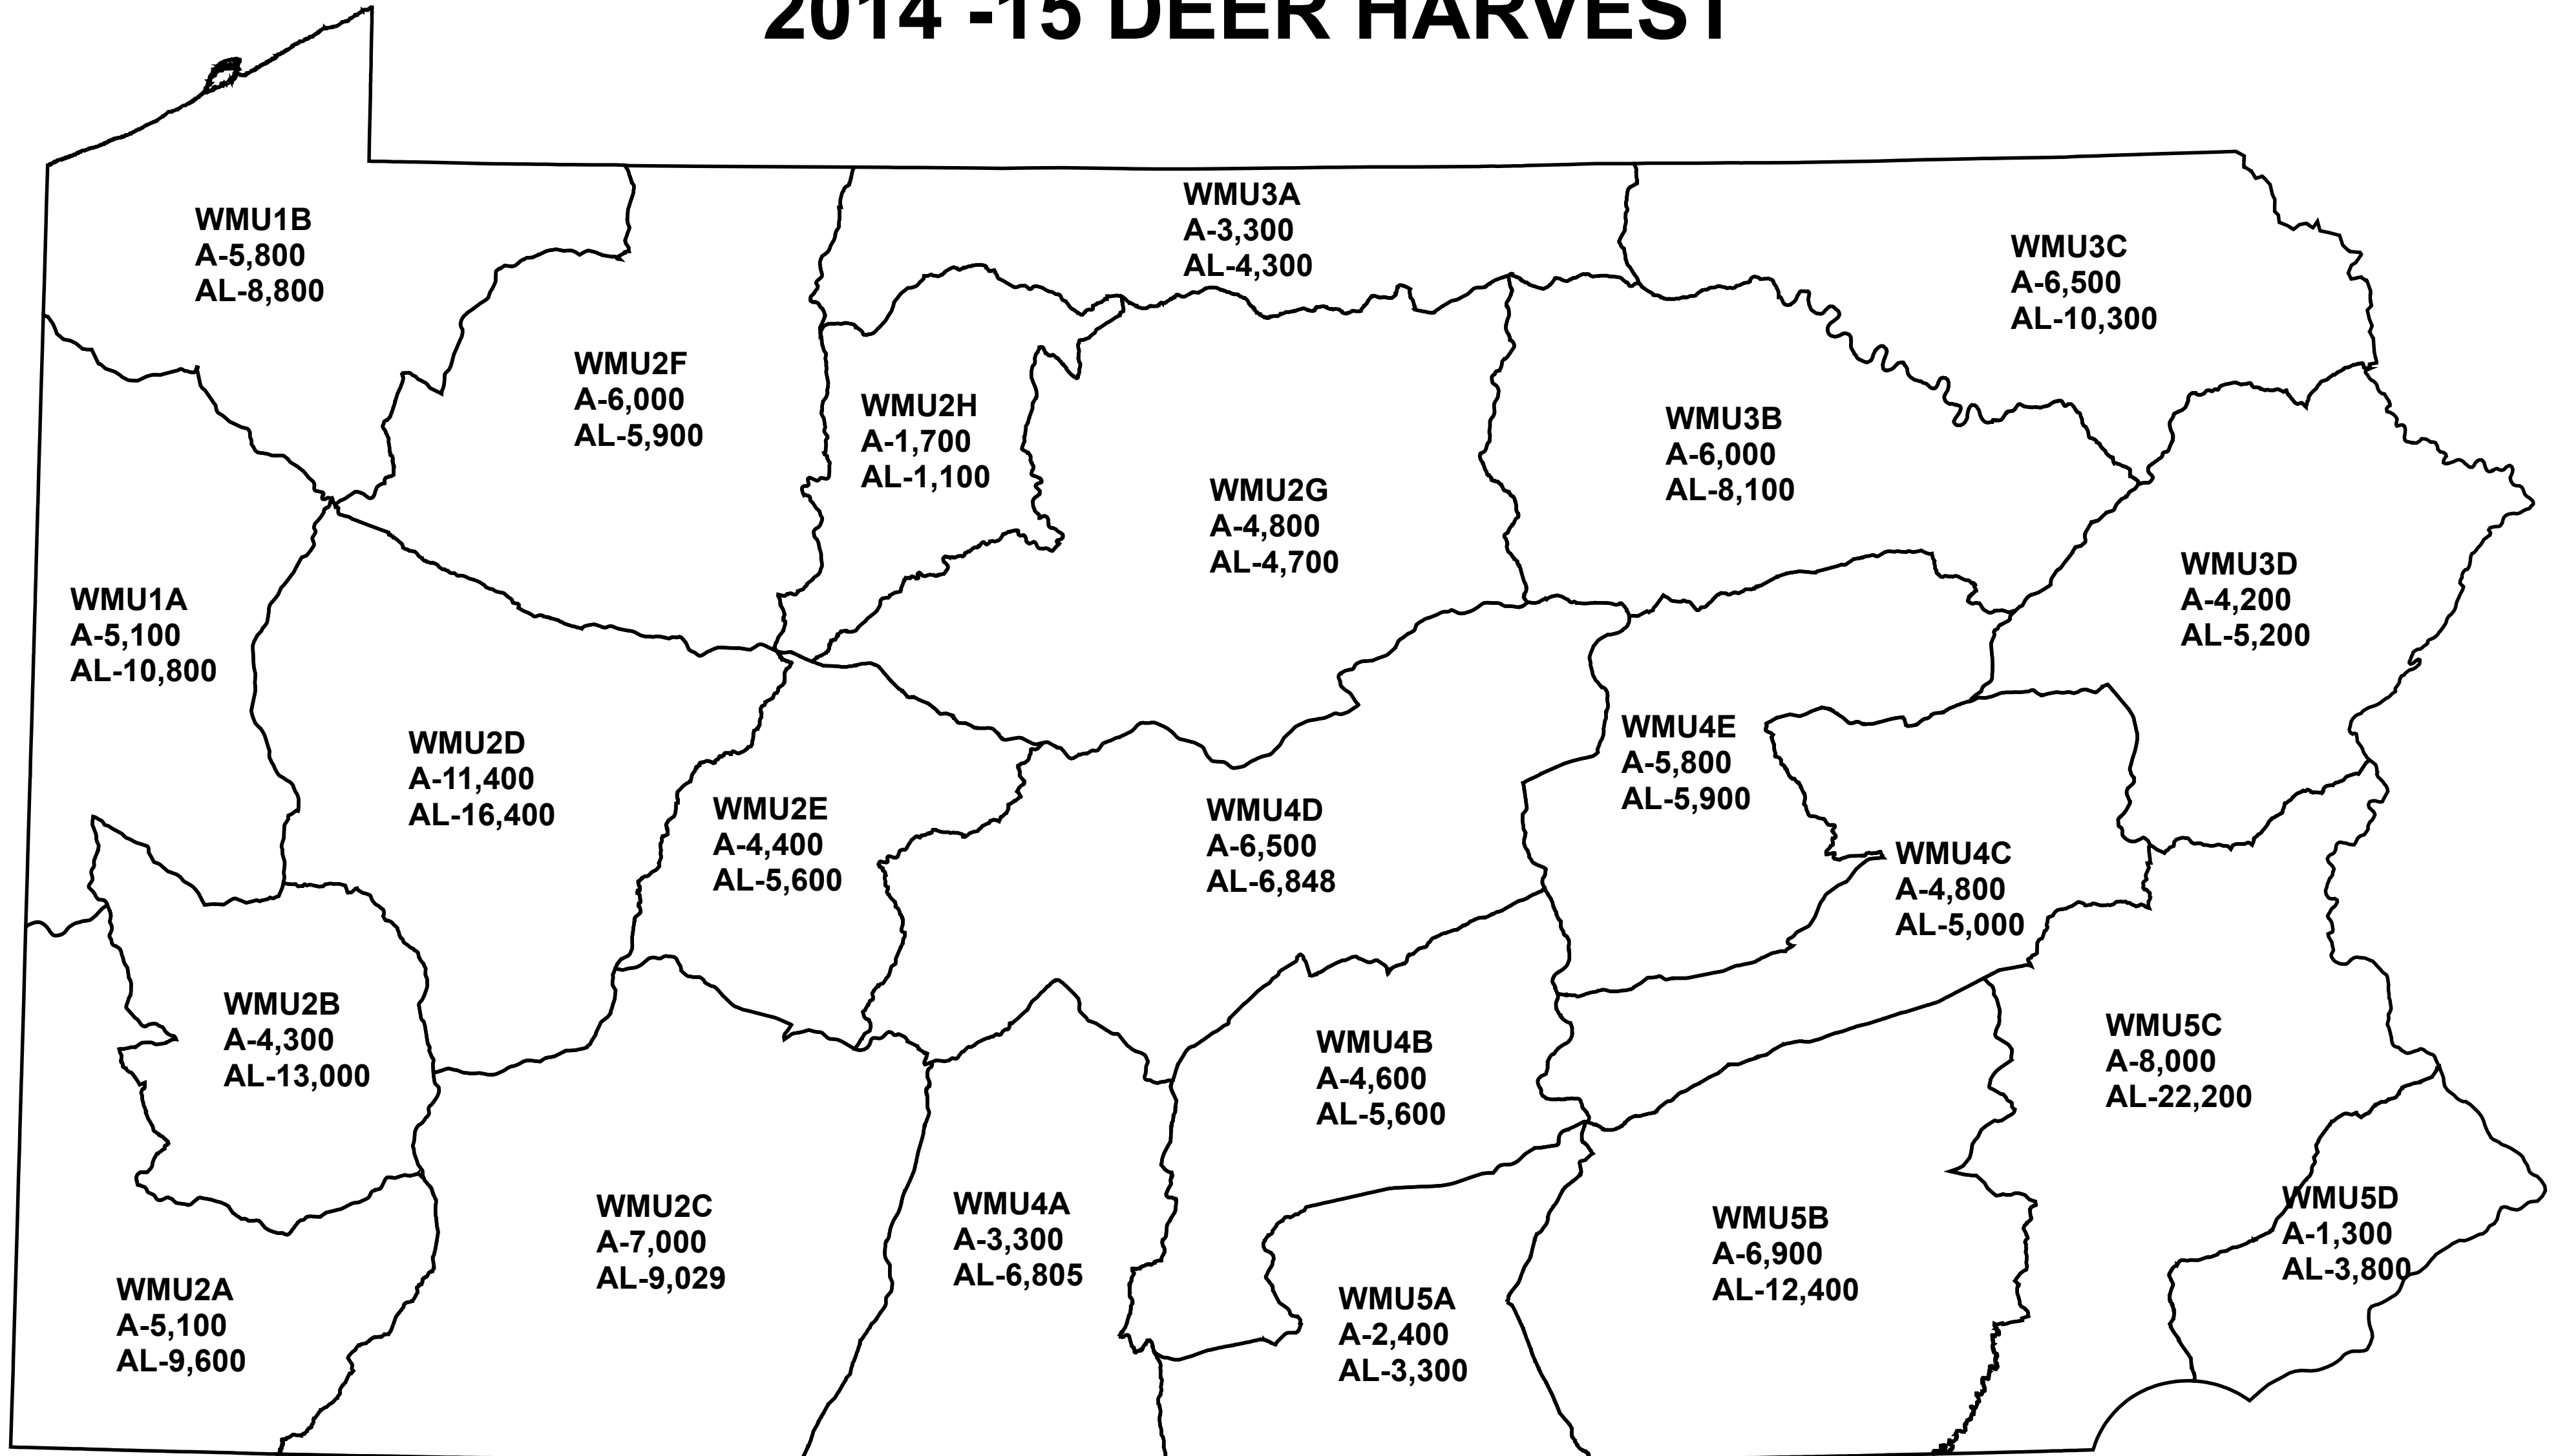

2014 -15 DEER HARVEST

ANTLERED DEER
SYMBOL (A)

WMU KNOWN.....119,200
WMU UNKNOWN.....60
TOTAL.....119,260

ANTLERLESS DEER
SYMBOL (AL)

WMU KNOWN.....184,682
WMU UNKNOWN.....31
TOTAL.....184,713

TOTAL DEER HARVEST.....303,973