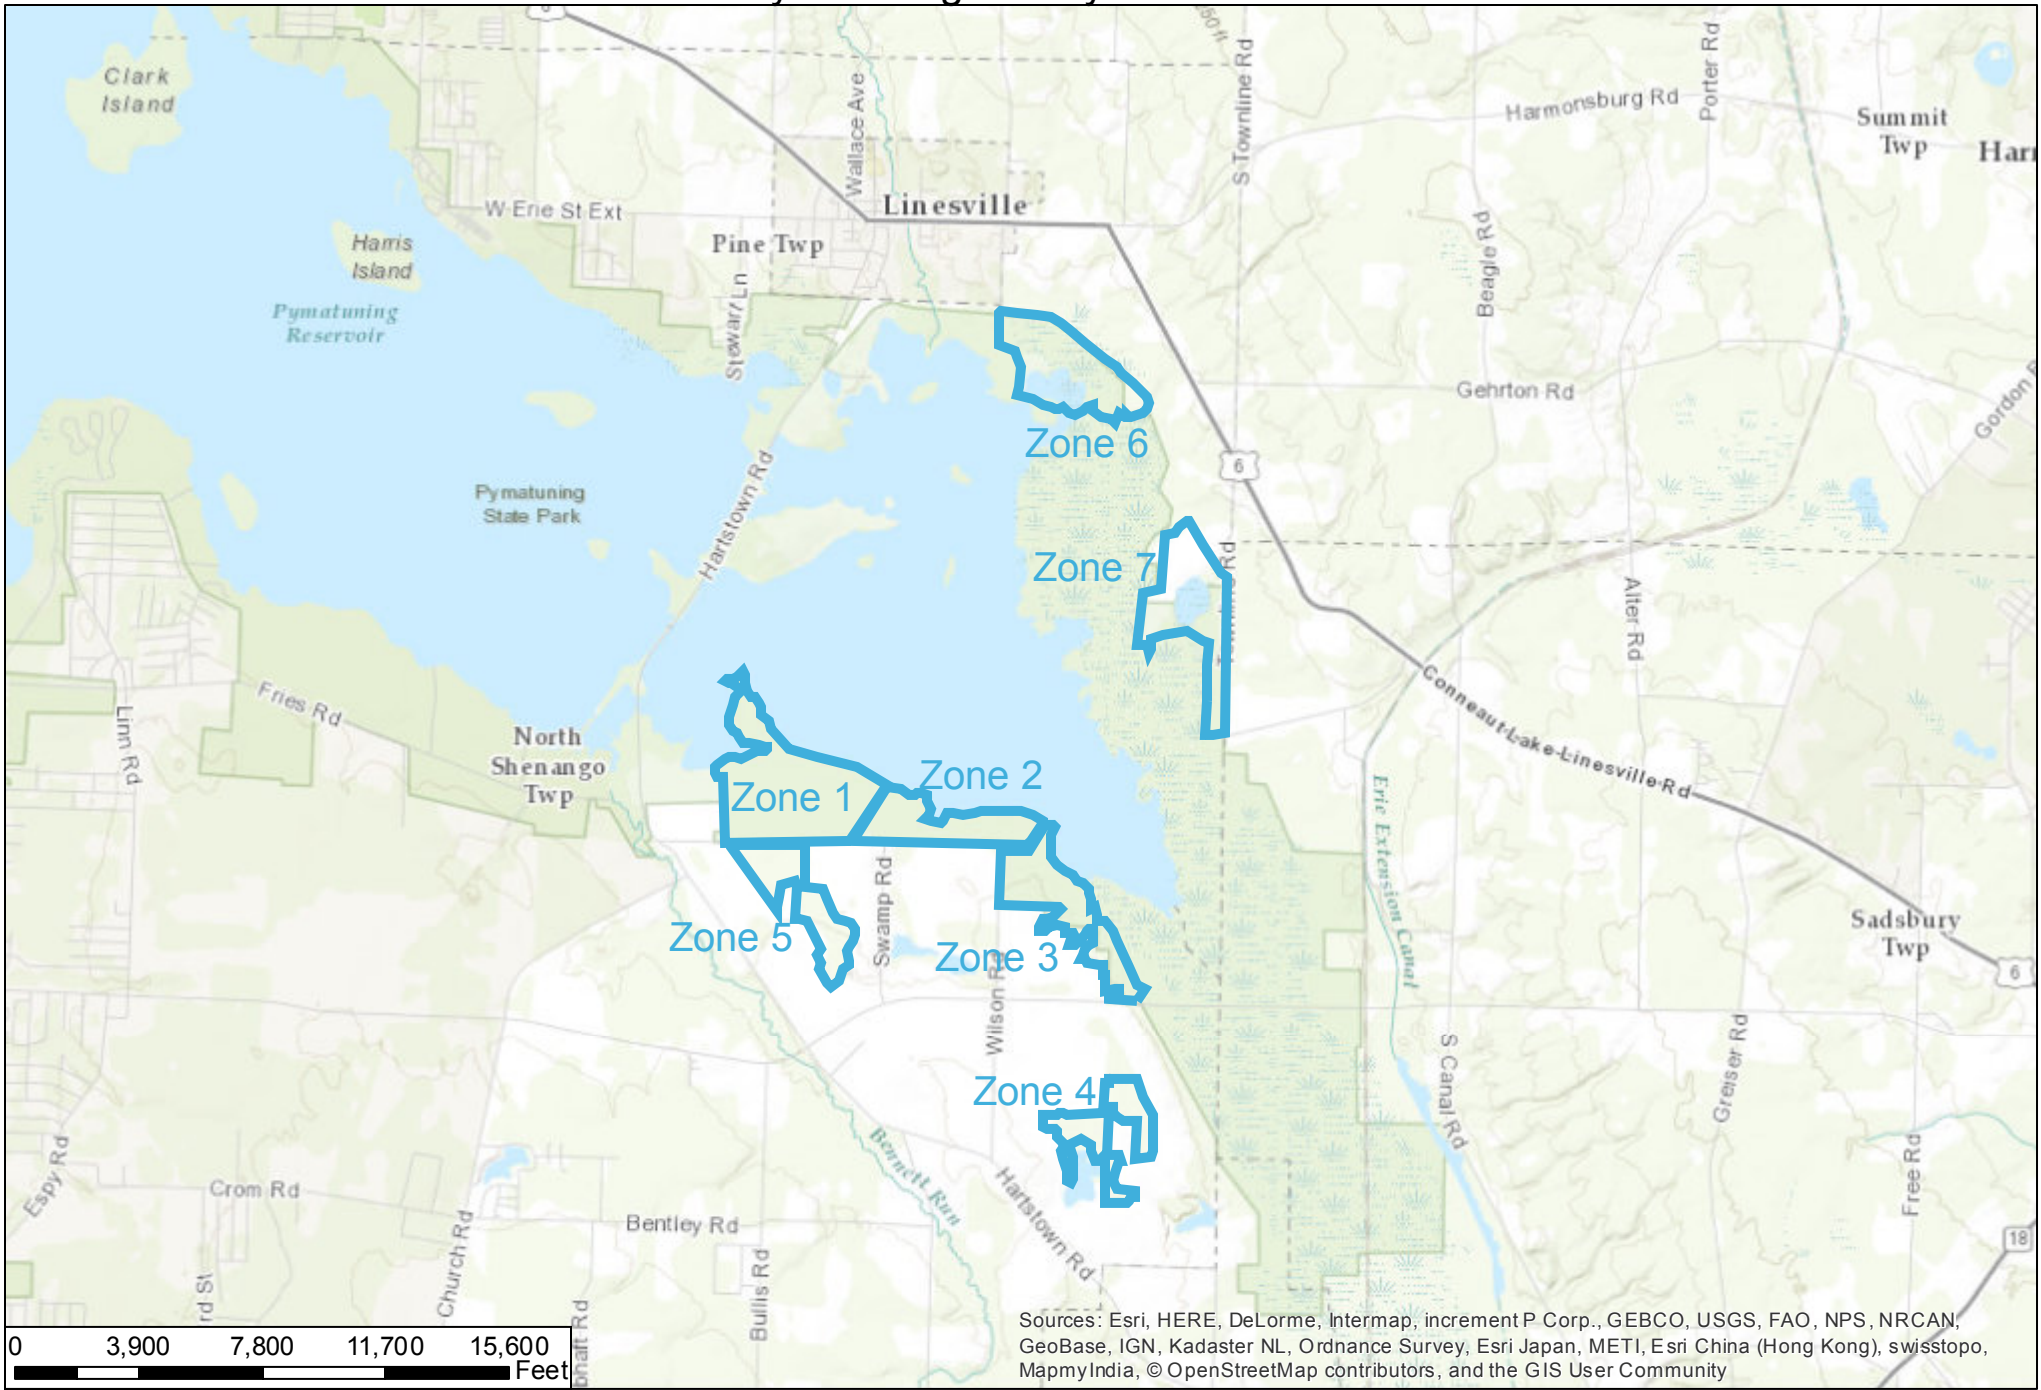

Pymatuning Turkey Hunt Zones

Disclaimer: The User shall save the Commonwealth and The Pennsylvania Game Commission harmless from any suits, claims, or actions arising out of the use of the data files or accompanying documentation, or arising out of any defect in the data files or accompanying documentation. The Commonwealth and The Pennsylvania Game Commission exclude any and all implied warranties and make no warranty or representation with respect to the data files or accompanying documentation, including quality, performance, merchantability, or fitness for a particular purpose. These data files and documentation are provided "as is" and the User assumes the entire risk as to their quality and performance. The Geographic information contained on this site is NOT to be construed or used as authoritative data. The Game Commission and the relevant data providers have taken steps to ensure a high level of accuracy in all spatial and attribute data, but transcription errors, errors in the source documents or in the collection of data can occur. Neither the Game Commission nor any of the relevant data providers (1) makes any representations or warranties with respect to the accuracy, timeliness or completeness of the data or (2) assumes any liability for either any errors, omissions or inaccuracies in the information provided regardless of their cause, or for any decision made, action taken or action not taken by the user in reliance upon any maps or information provided.