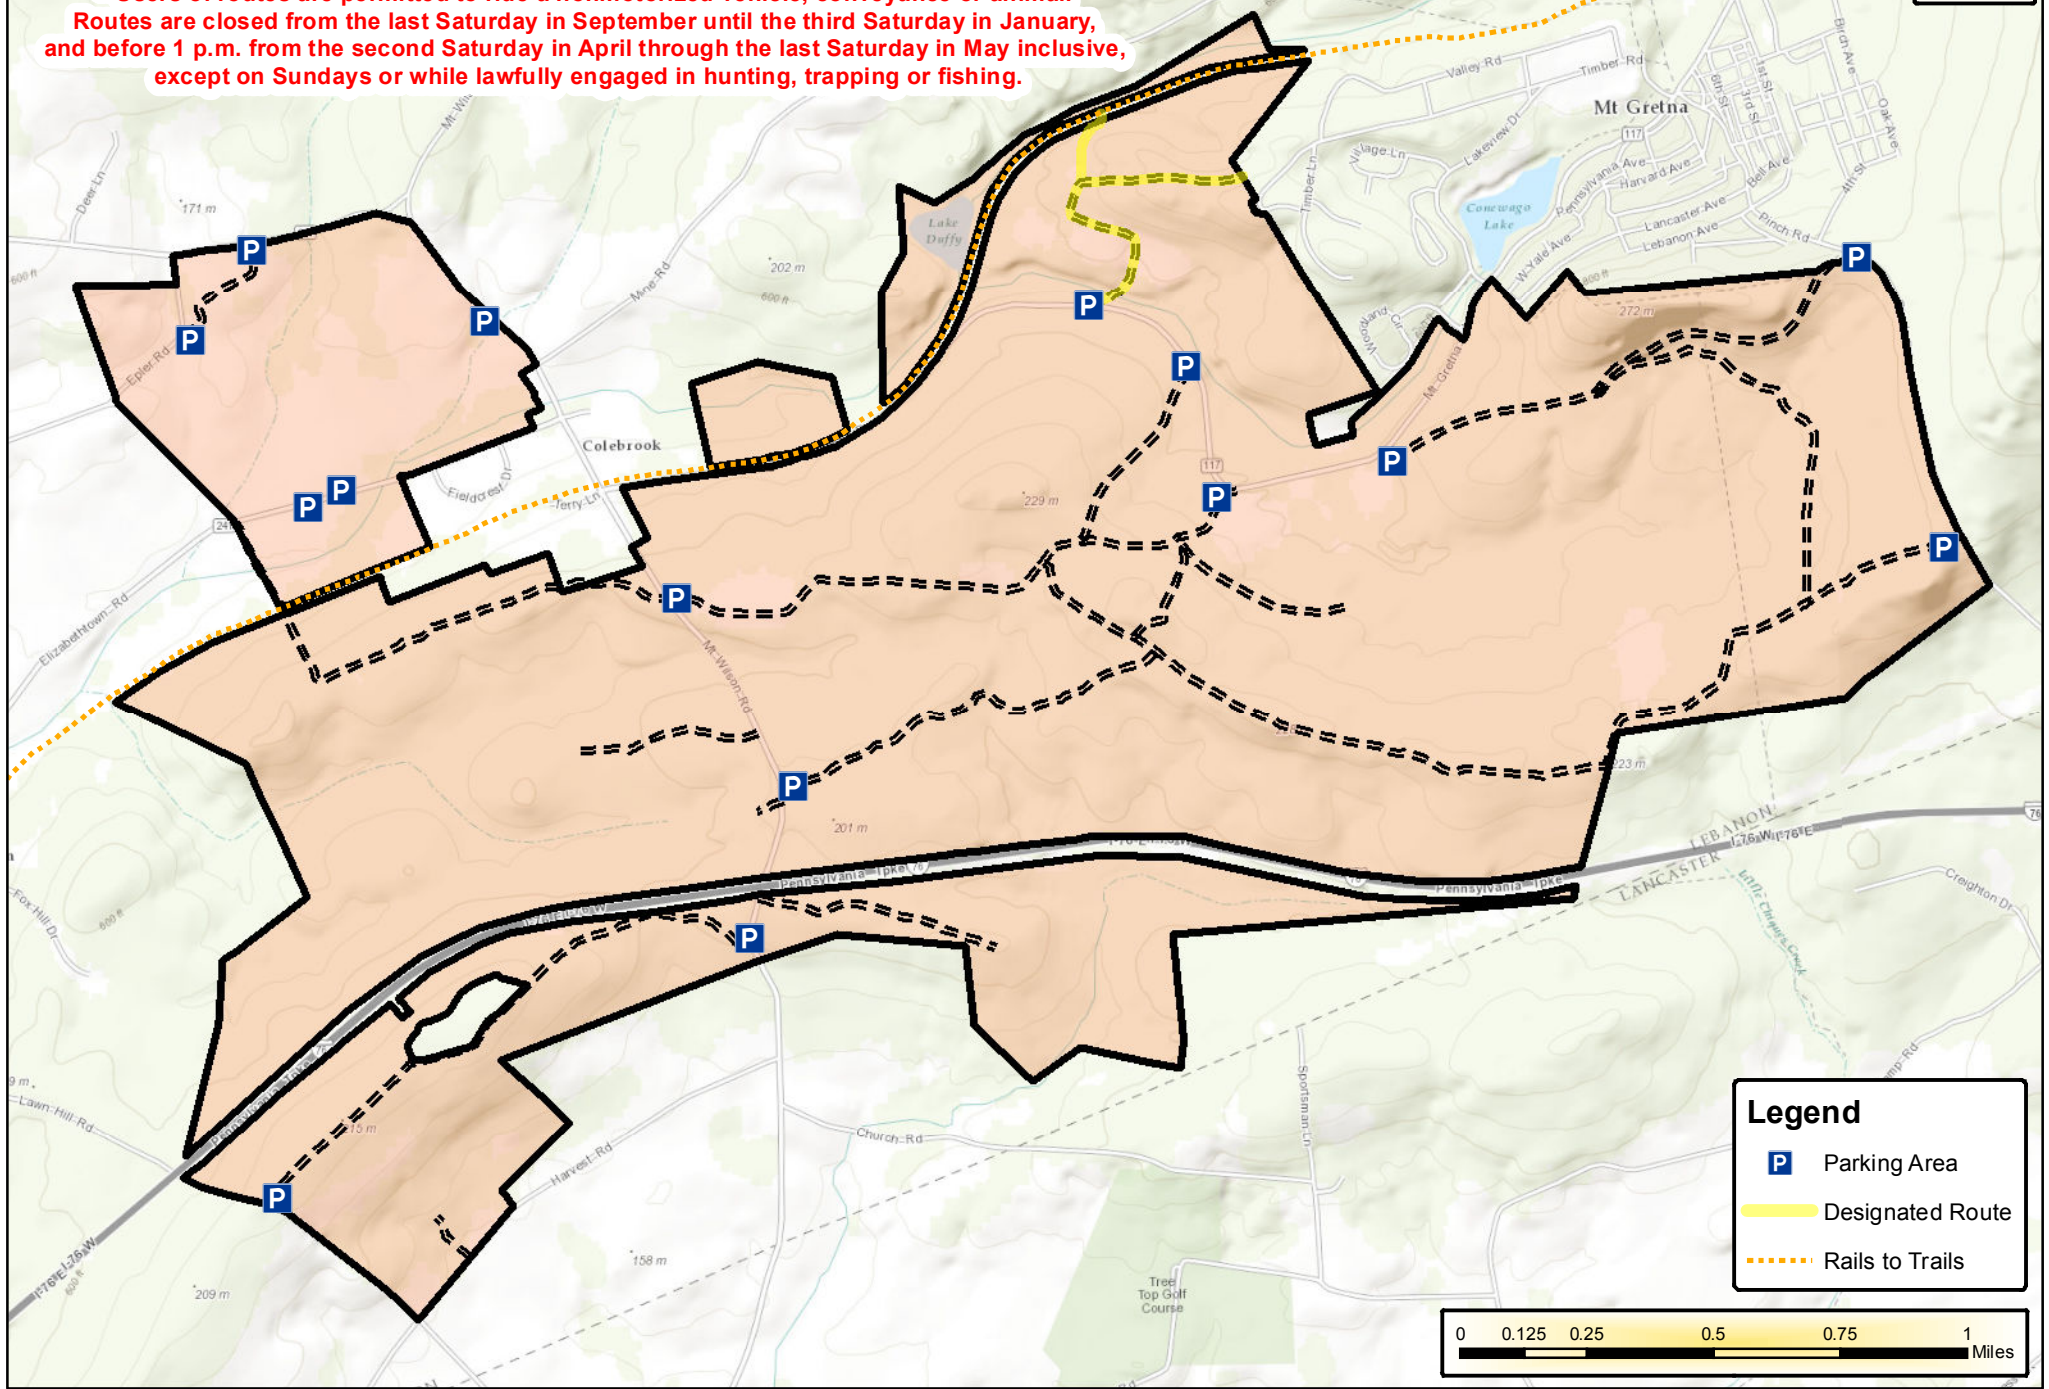

# SGL 145 Designated Route

**\*\*Users of routes are permitted to ride a nonmotorized vehicle, conveyance or animal. Routes are closed from the last Saturday in September until the third Saturday in January, and before 1 p.m. from the second Saturday in April through the last Saturday in May inclusive, except on Sundays or while lawfully engaged in hunting, trapping or fishing.**

**Legend**

- Parking Area
- Designated Route
- Rails to Trails