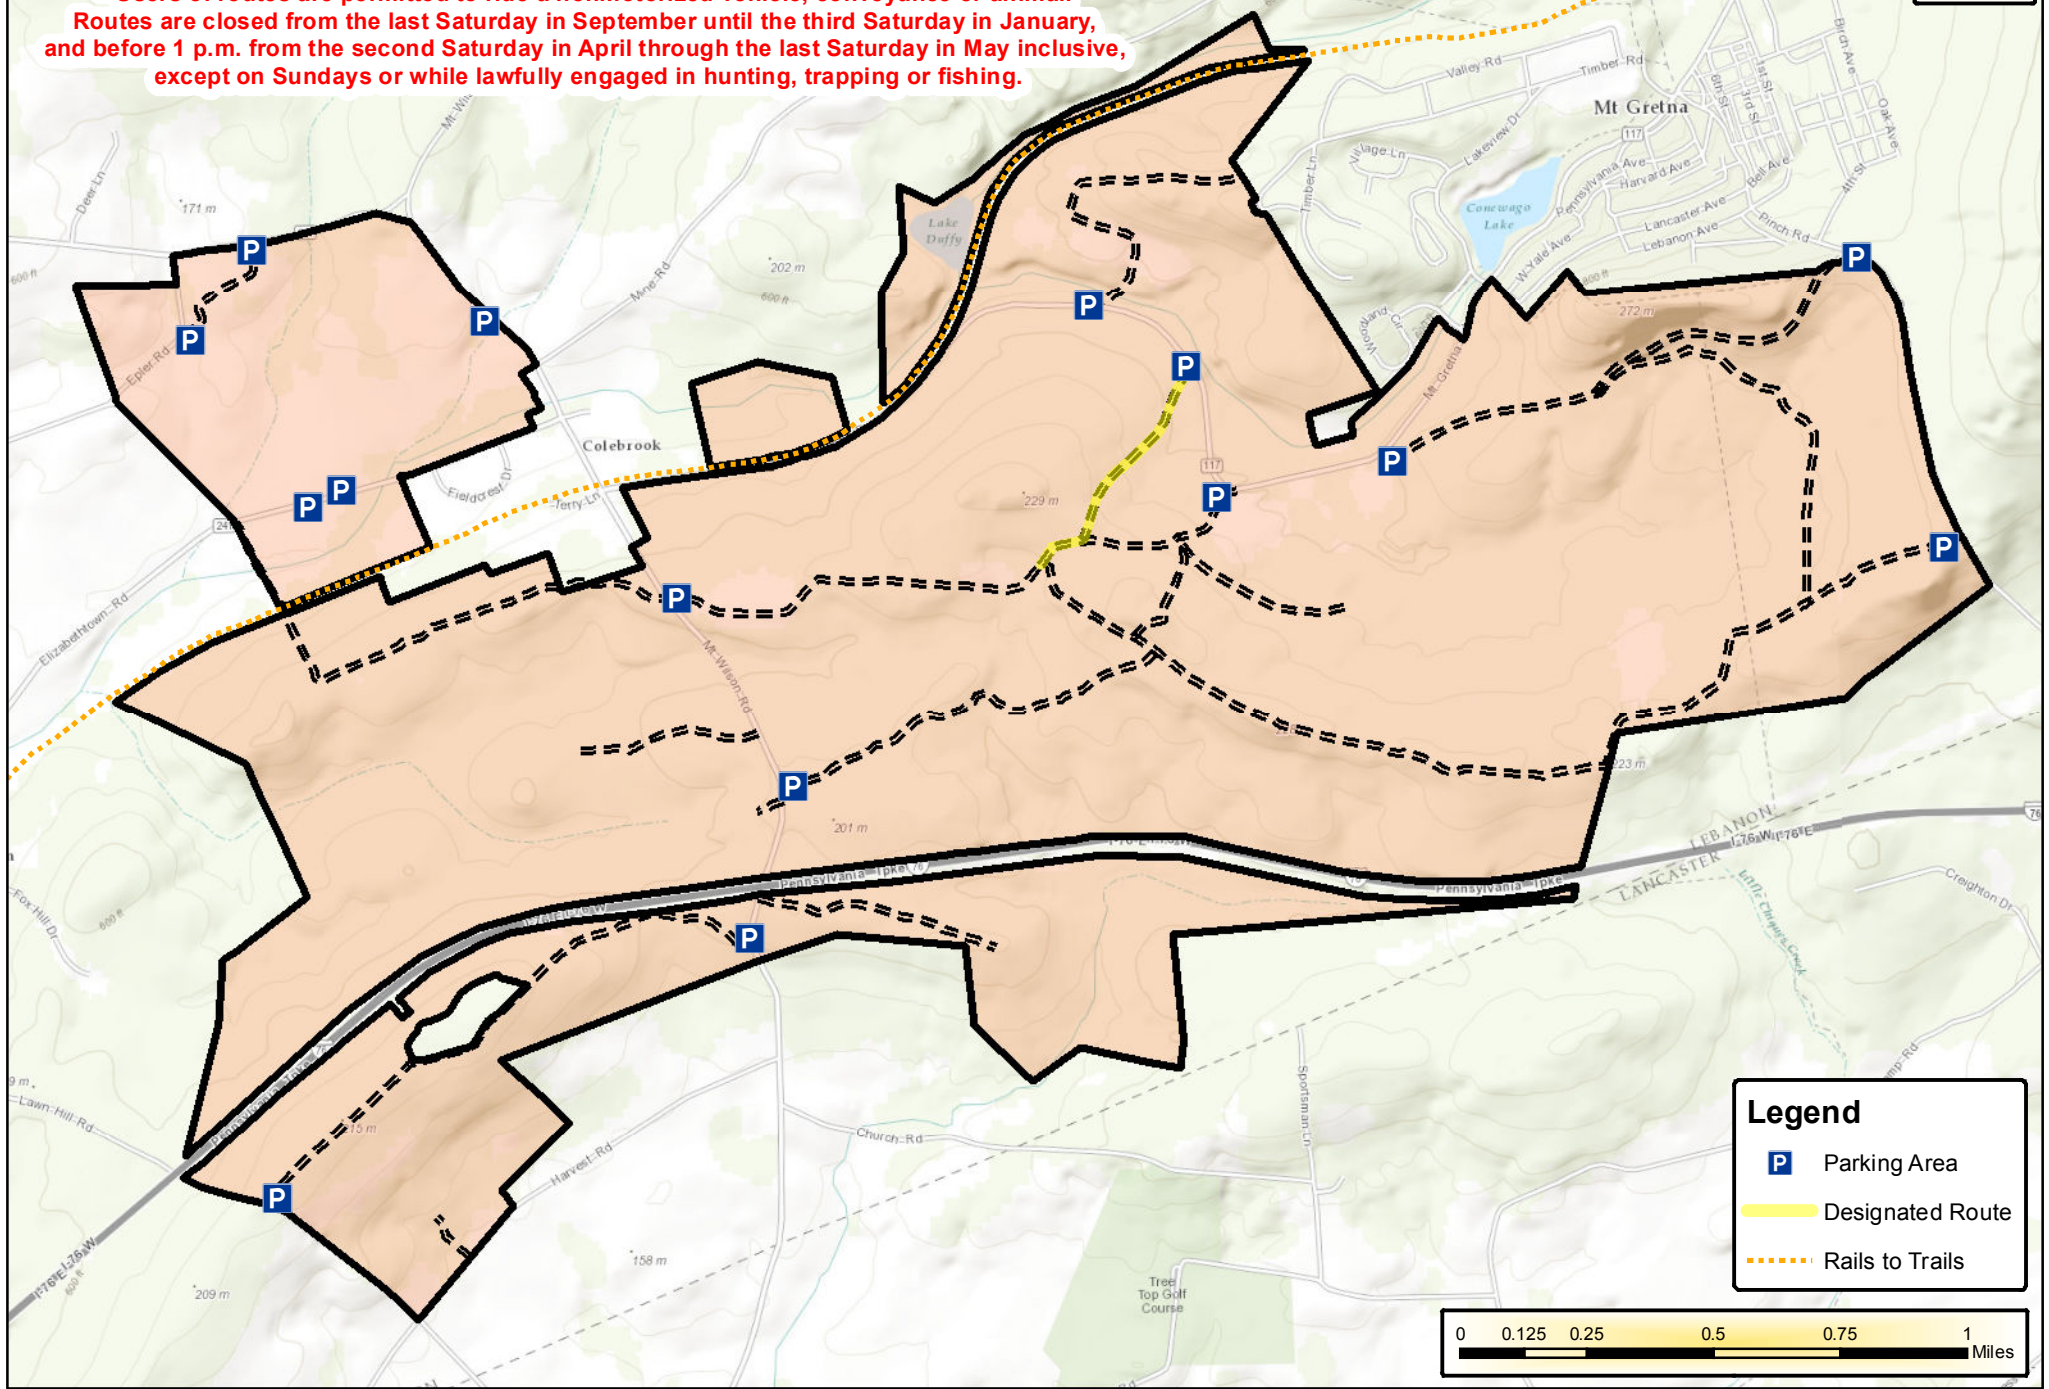

SGL 145 Designated Route

****Users of routes are permitted to ride a nonmotorized vehicle, conveyance or animal.
Routes are closed from the last Saturday in September until the third Saturday in January,
and before 1 p.m. from the second Saturday in April through the last Saturday in May inclusive,
except on Sundays or while lawfully engaged in hunting, trapping or fishing.**

Legend

- Parking Area
- Designated Route
- Rails to Trails