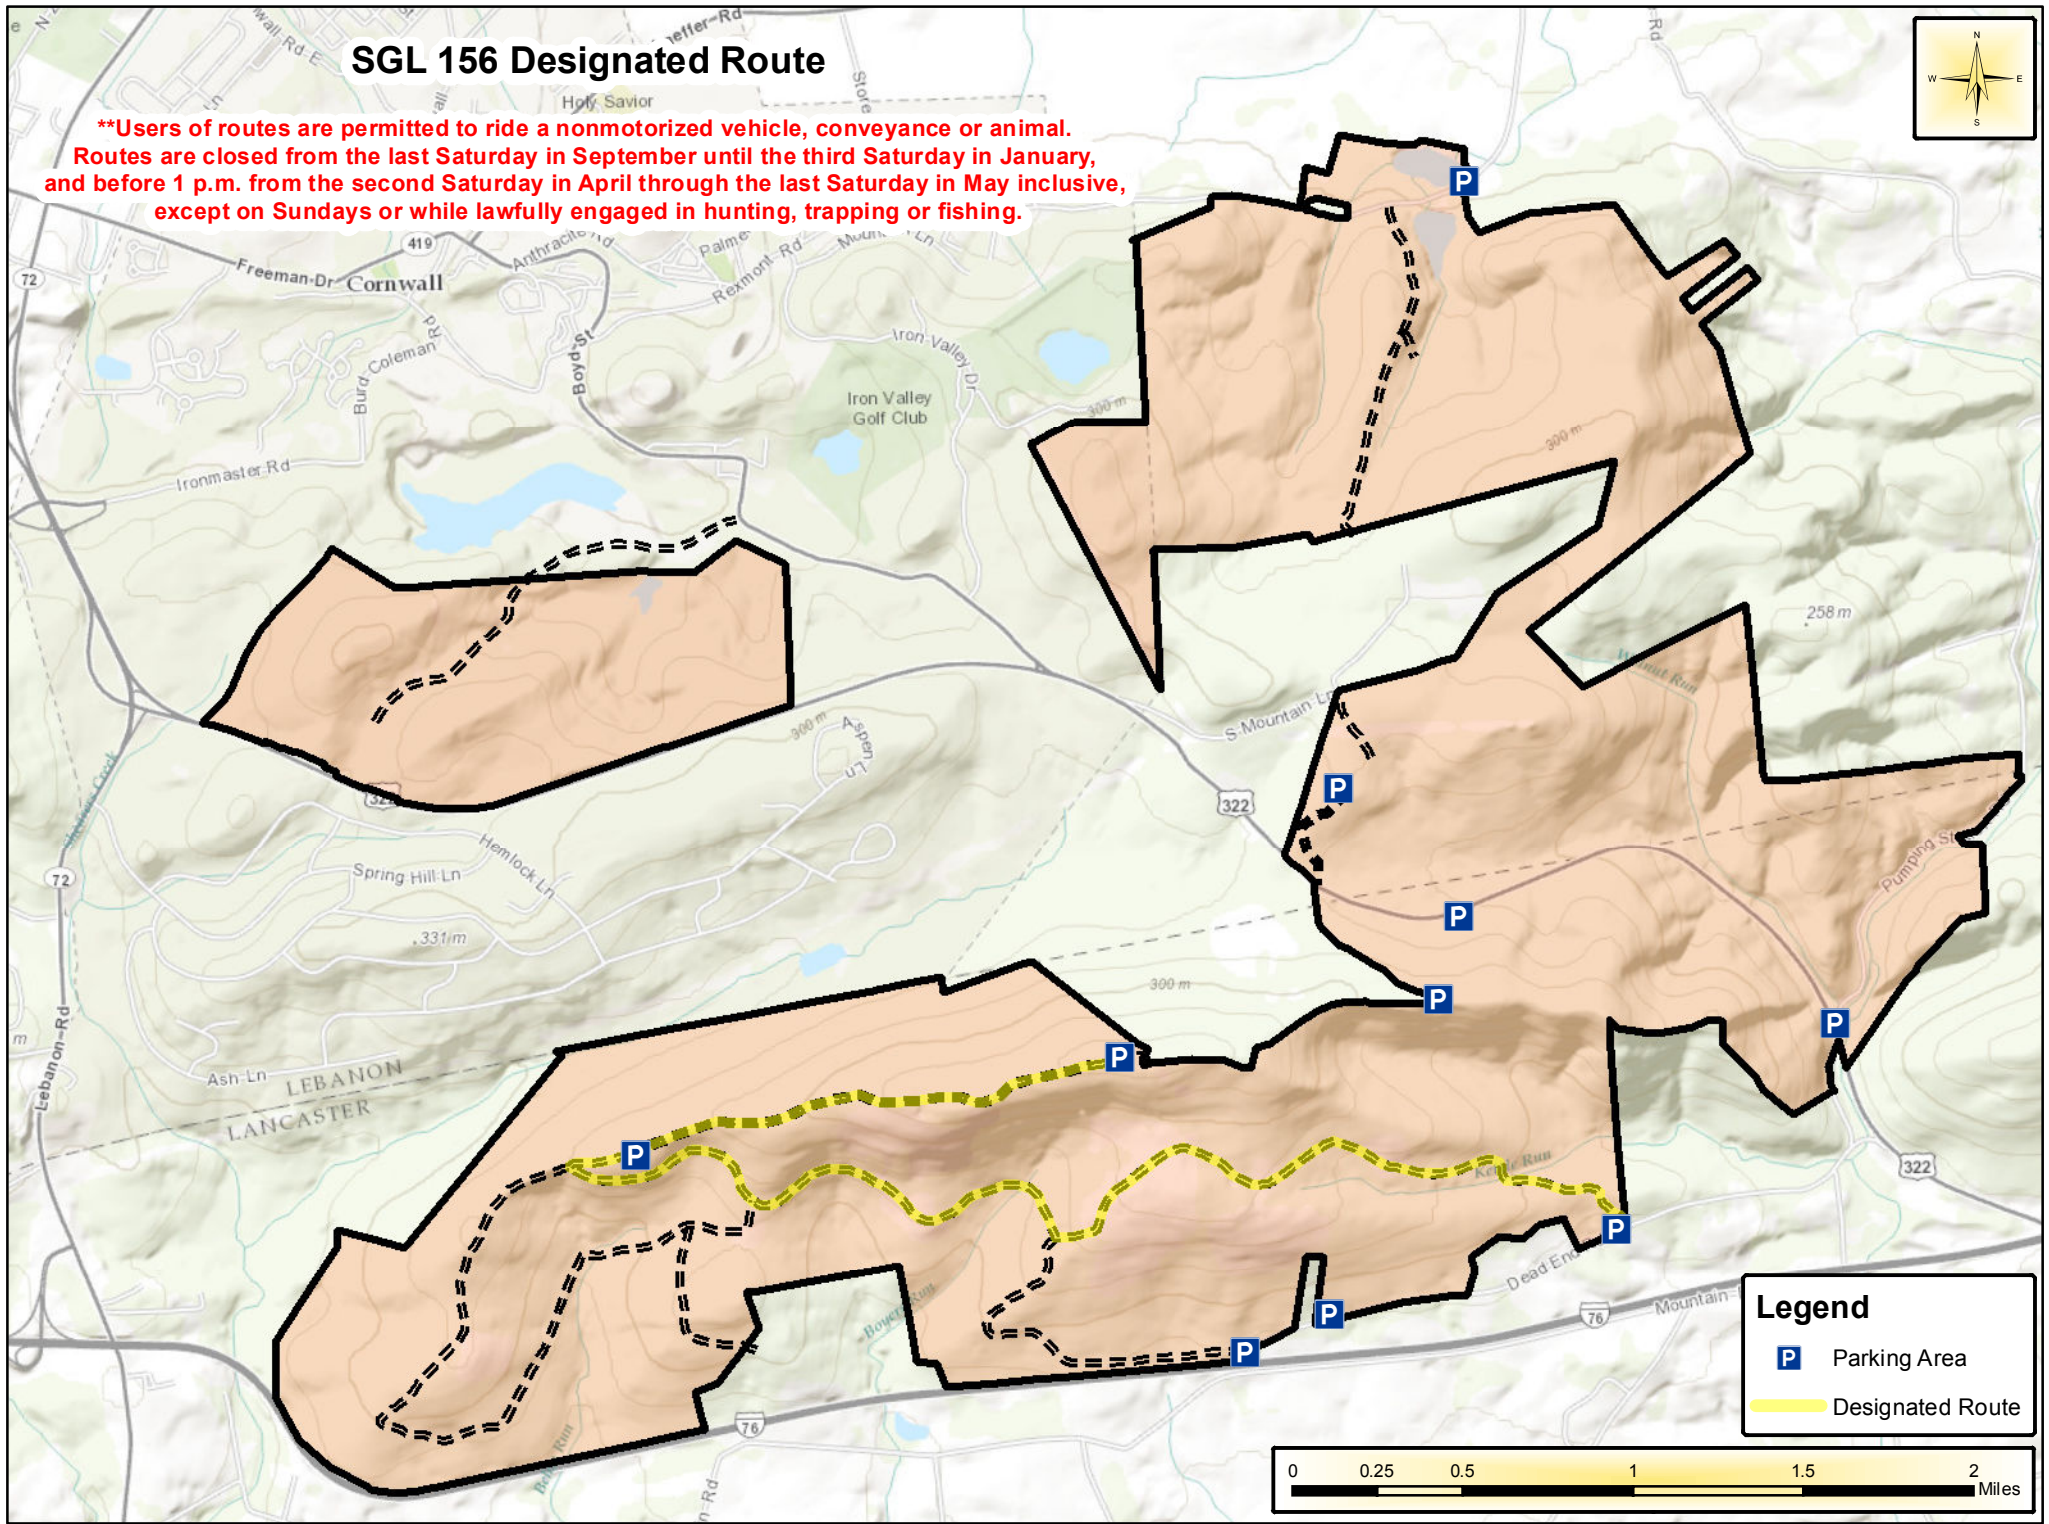

# SGL 156 Designated Route

**\*\*Users of routes are permitted to ride a nonmotorized vehicle, conveyance or animal.  
Routes are closed from the last Saturday in September until the third Saturday in January,  
and before 1 p.m. from the second Saturday in April through the last Saturday in May inclusive,  
except on Sundays or while lawfully engaged in hunting, trapping or fishing.**

**Legend**

- Parking Area
- Designated Route