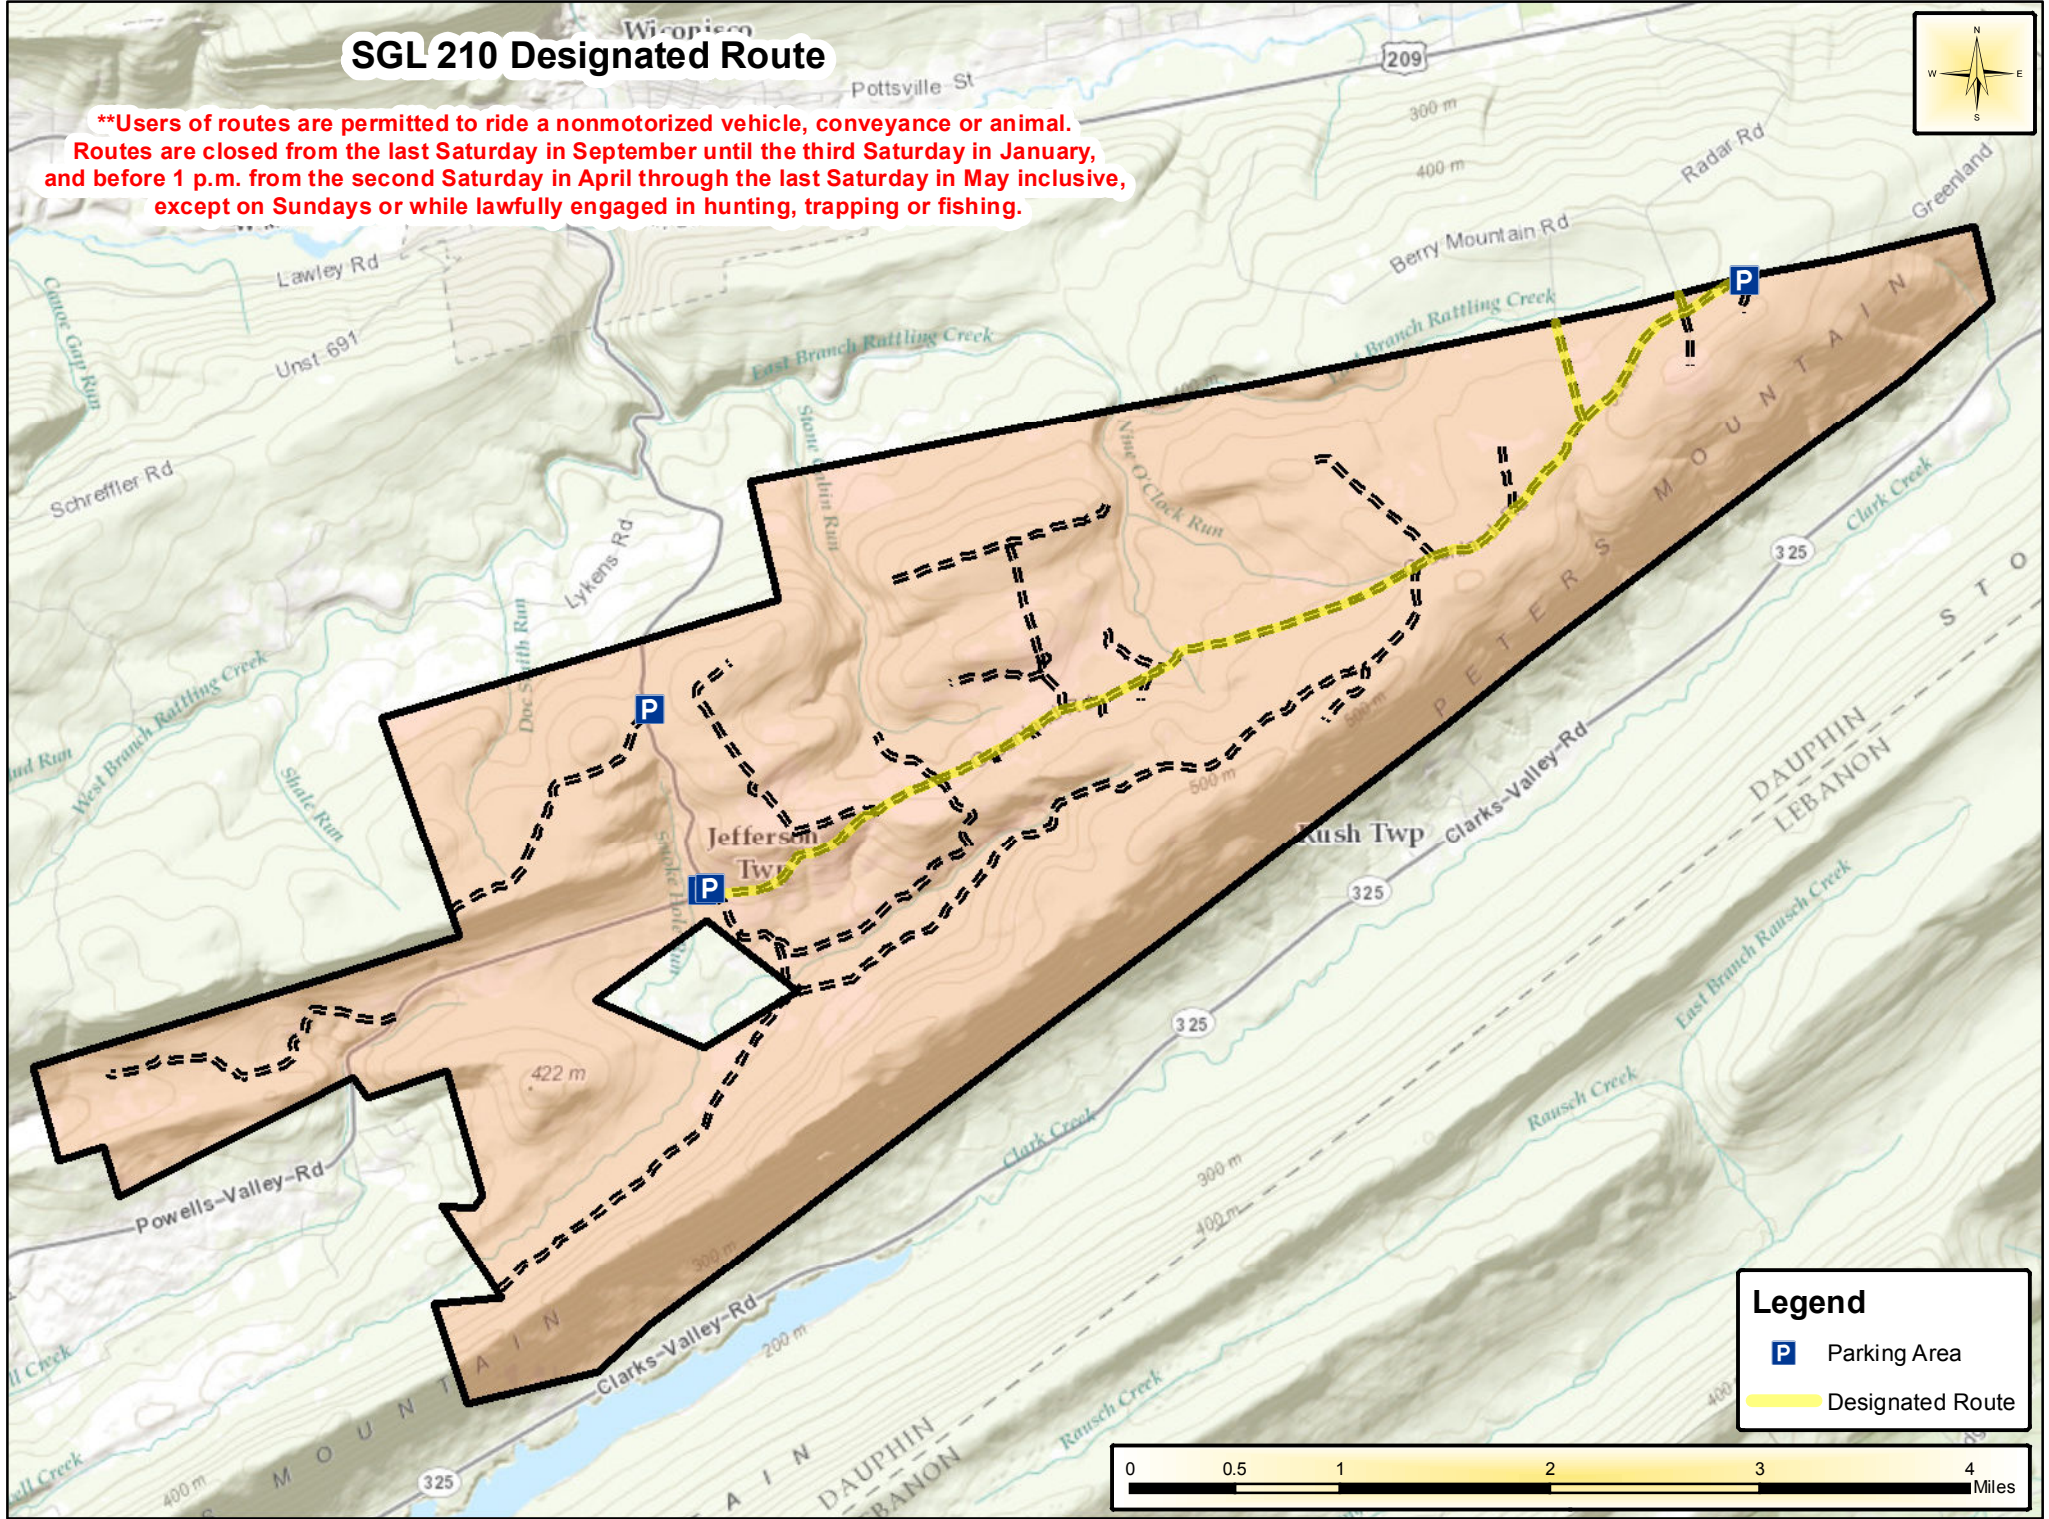

SGL 210 Designated Route

****Users of routes are permitted to ride a nonmotorized vehicle, conveyance or animal.
Routes are closed from the last Saturday in September until the third Saturday in January,
and before 1 p.m. from the second Saturday in April through the last Saturday in May inclusive,
except on Sundays or while lawfully engaged in hunting, trapping or fishing.**

Legend

- Parking Area
- Designated Route