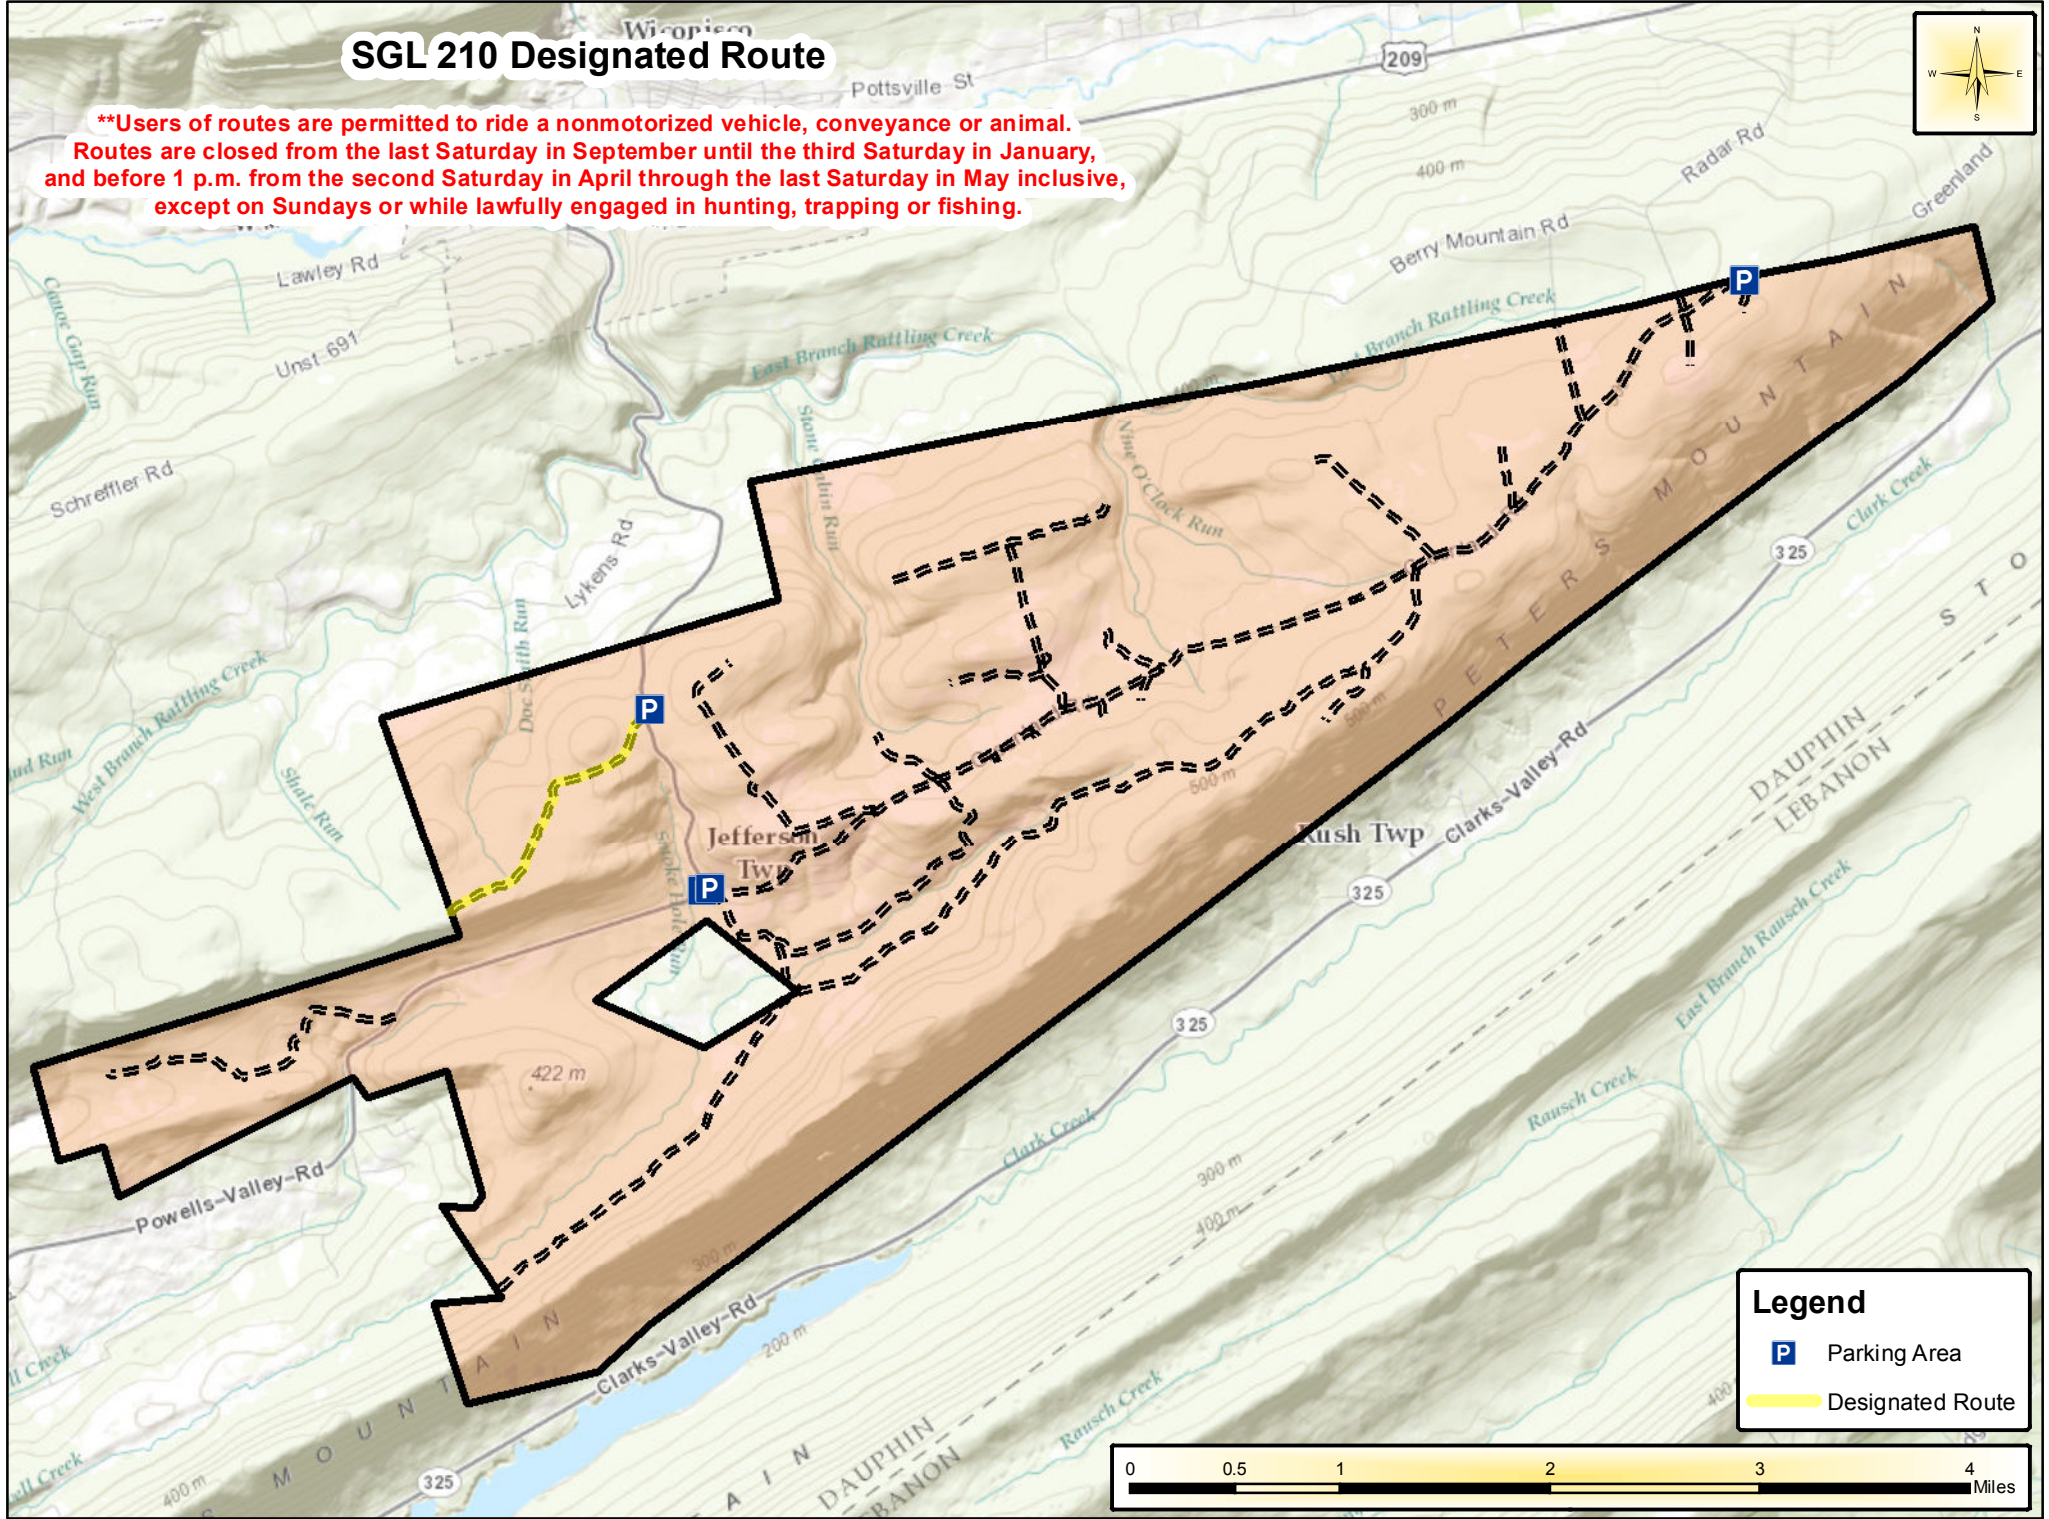

SGL 210 Designated Route

****Users of routes are permitted to ride a nonmotorized vehicle, conveyance or animal.
Routes are closed from the last Saturday in September until the third Saturday in January,
and before 1 p.m. from the second Saturday in April through the last Saturday in May inclusive,
except on Sundays or while lawfully engaged in hunting, trapping or fishing.**

Legend

- Parking Area
- Designated Route