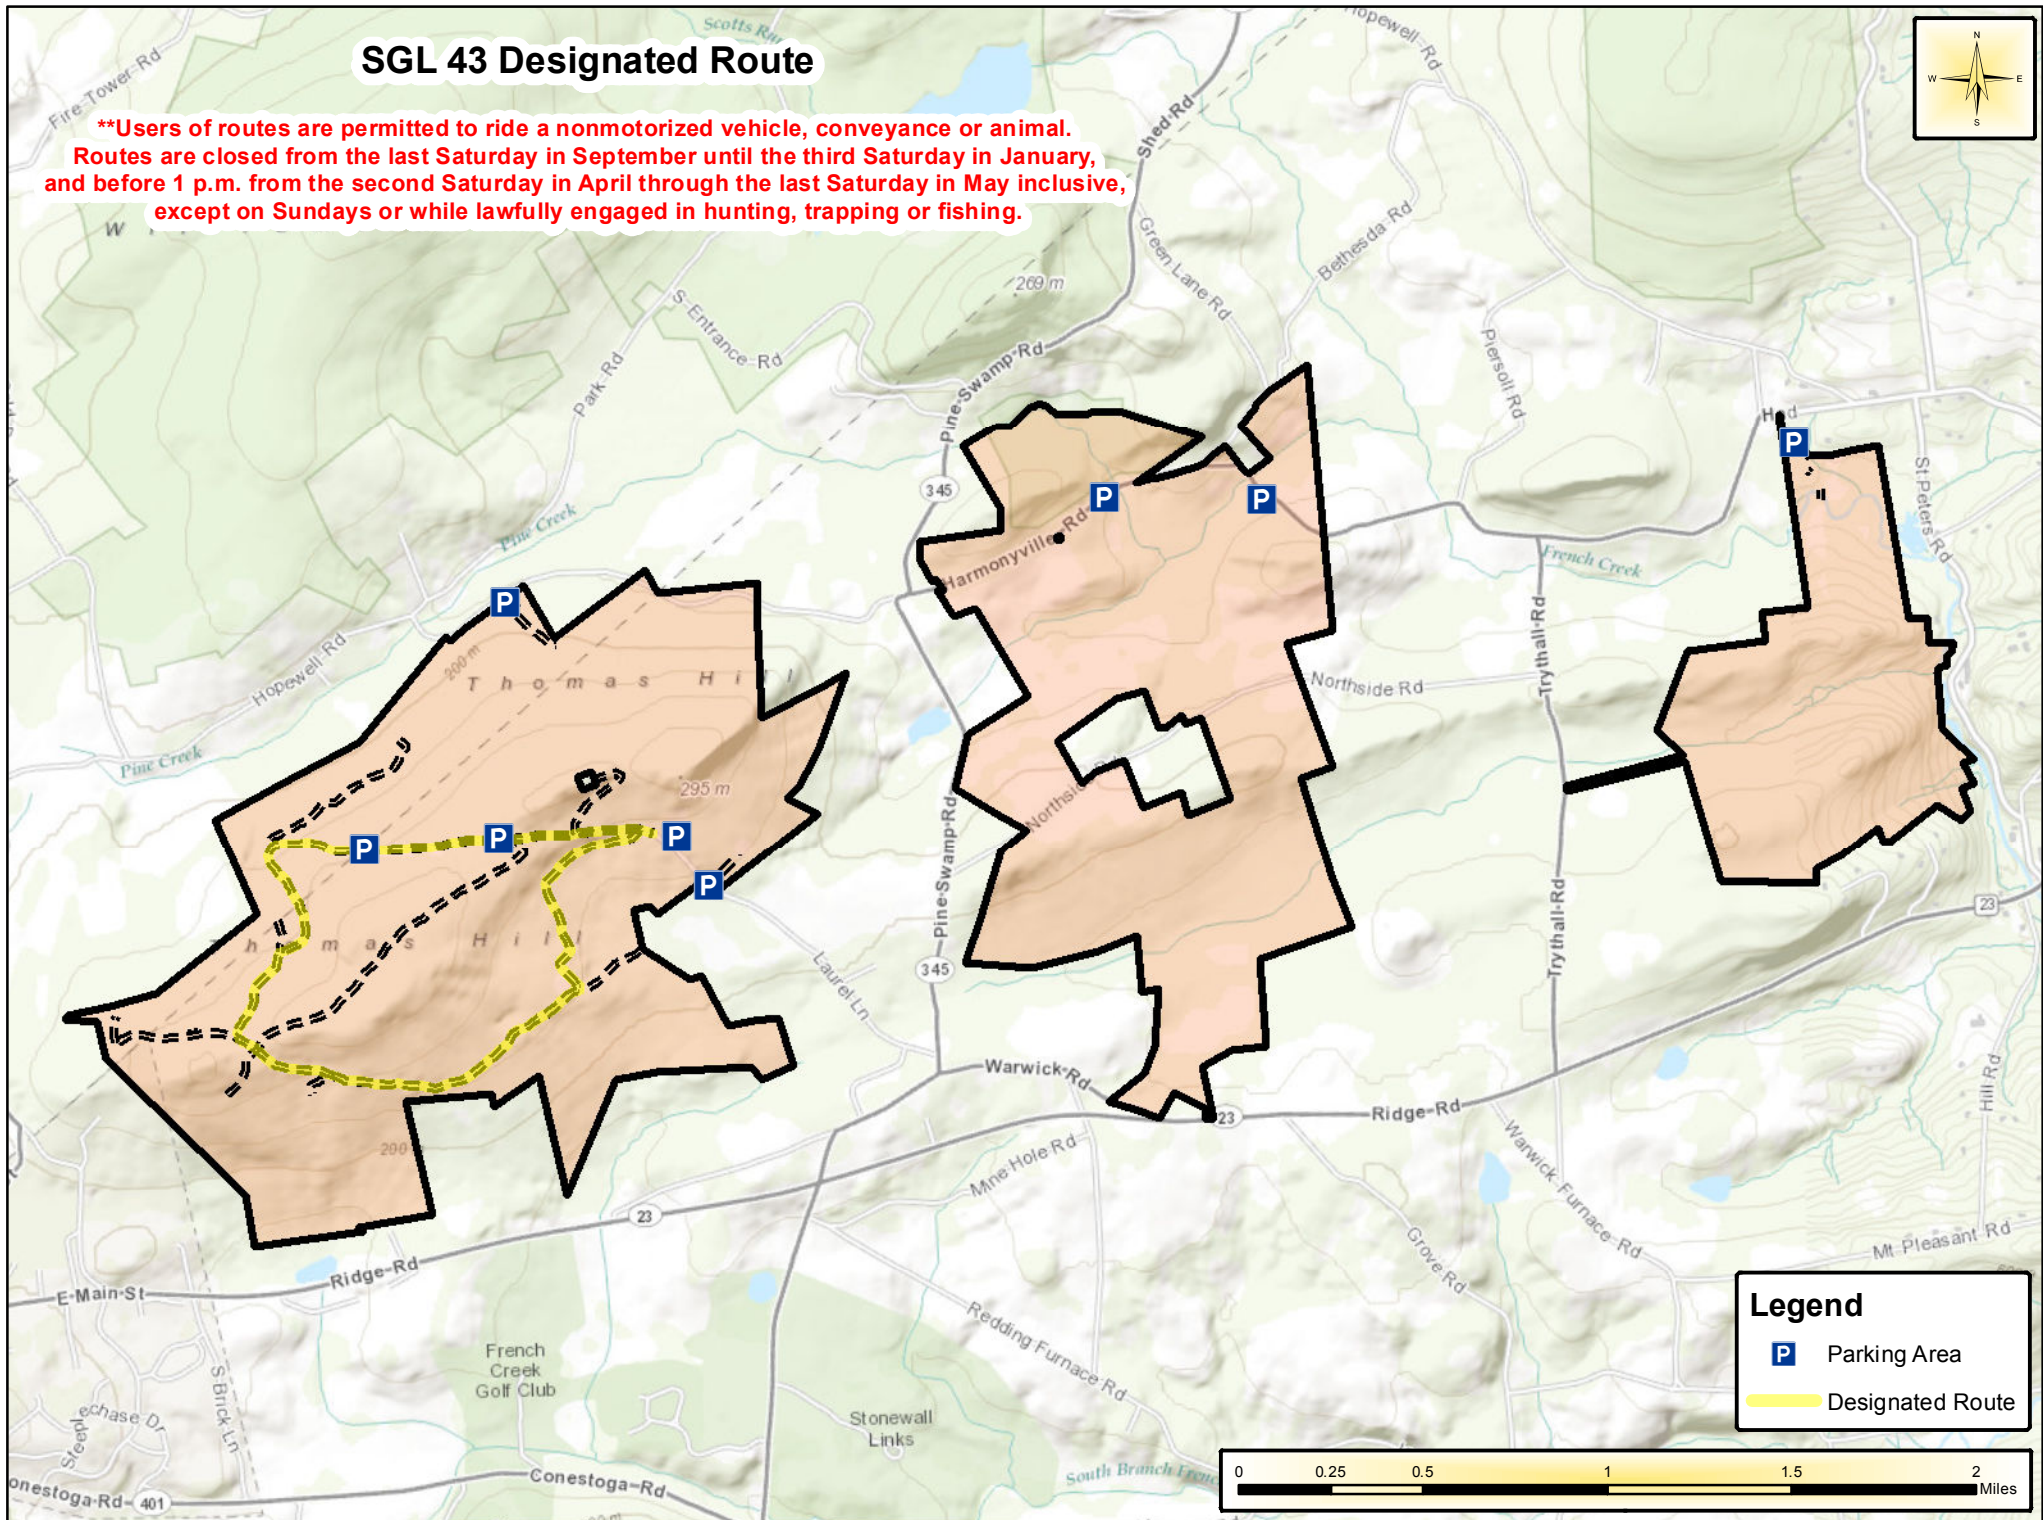

SGL 43 Designated Route

****Users of routes are permitted to ride a nonmotorized vehicle, conveyance or animal.
Routes are closed from the last Saturday in September until the third Saturday in January,
and before 1 p.m. from the second Saturday in April through the last Saturday in May inclusive,
except on Sundays or while lawfully engaged in hunting, trapping or fishing.**

Legend

- Parking Area
- Designated Route