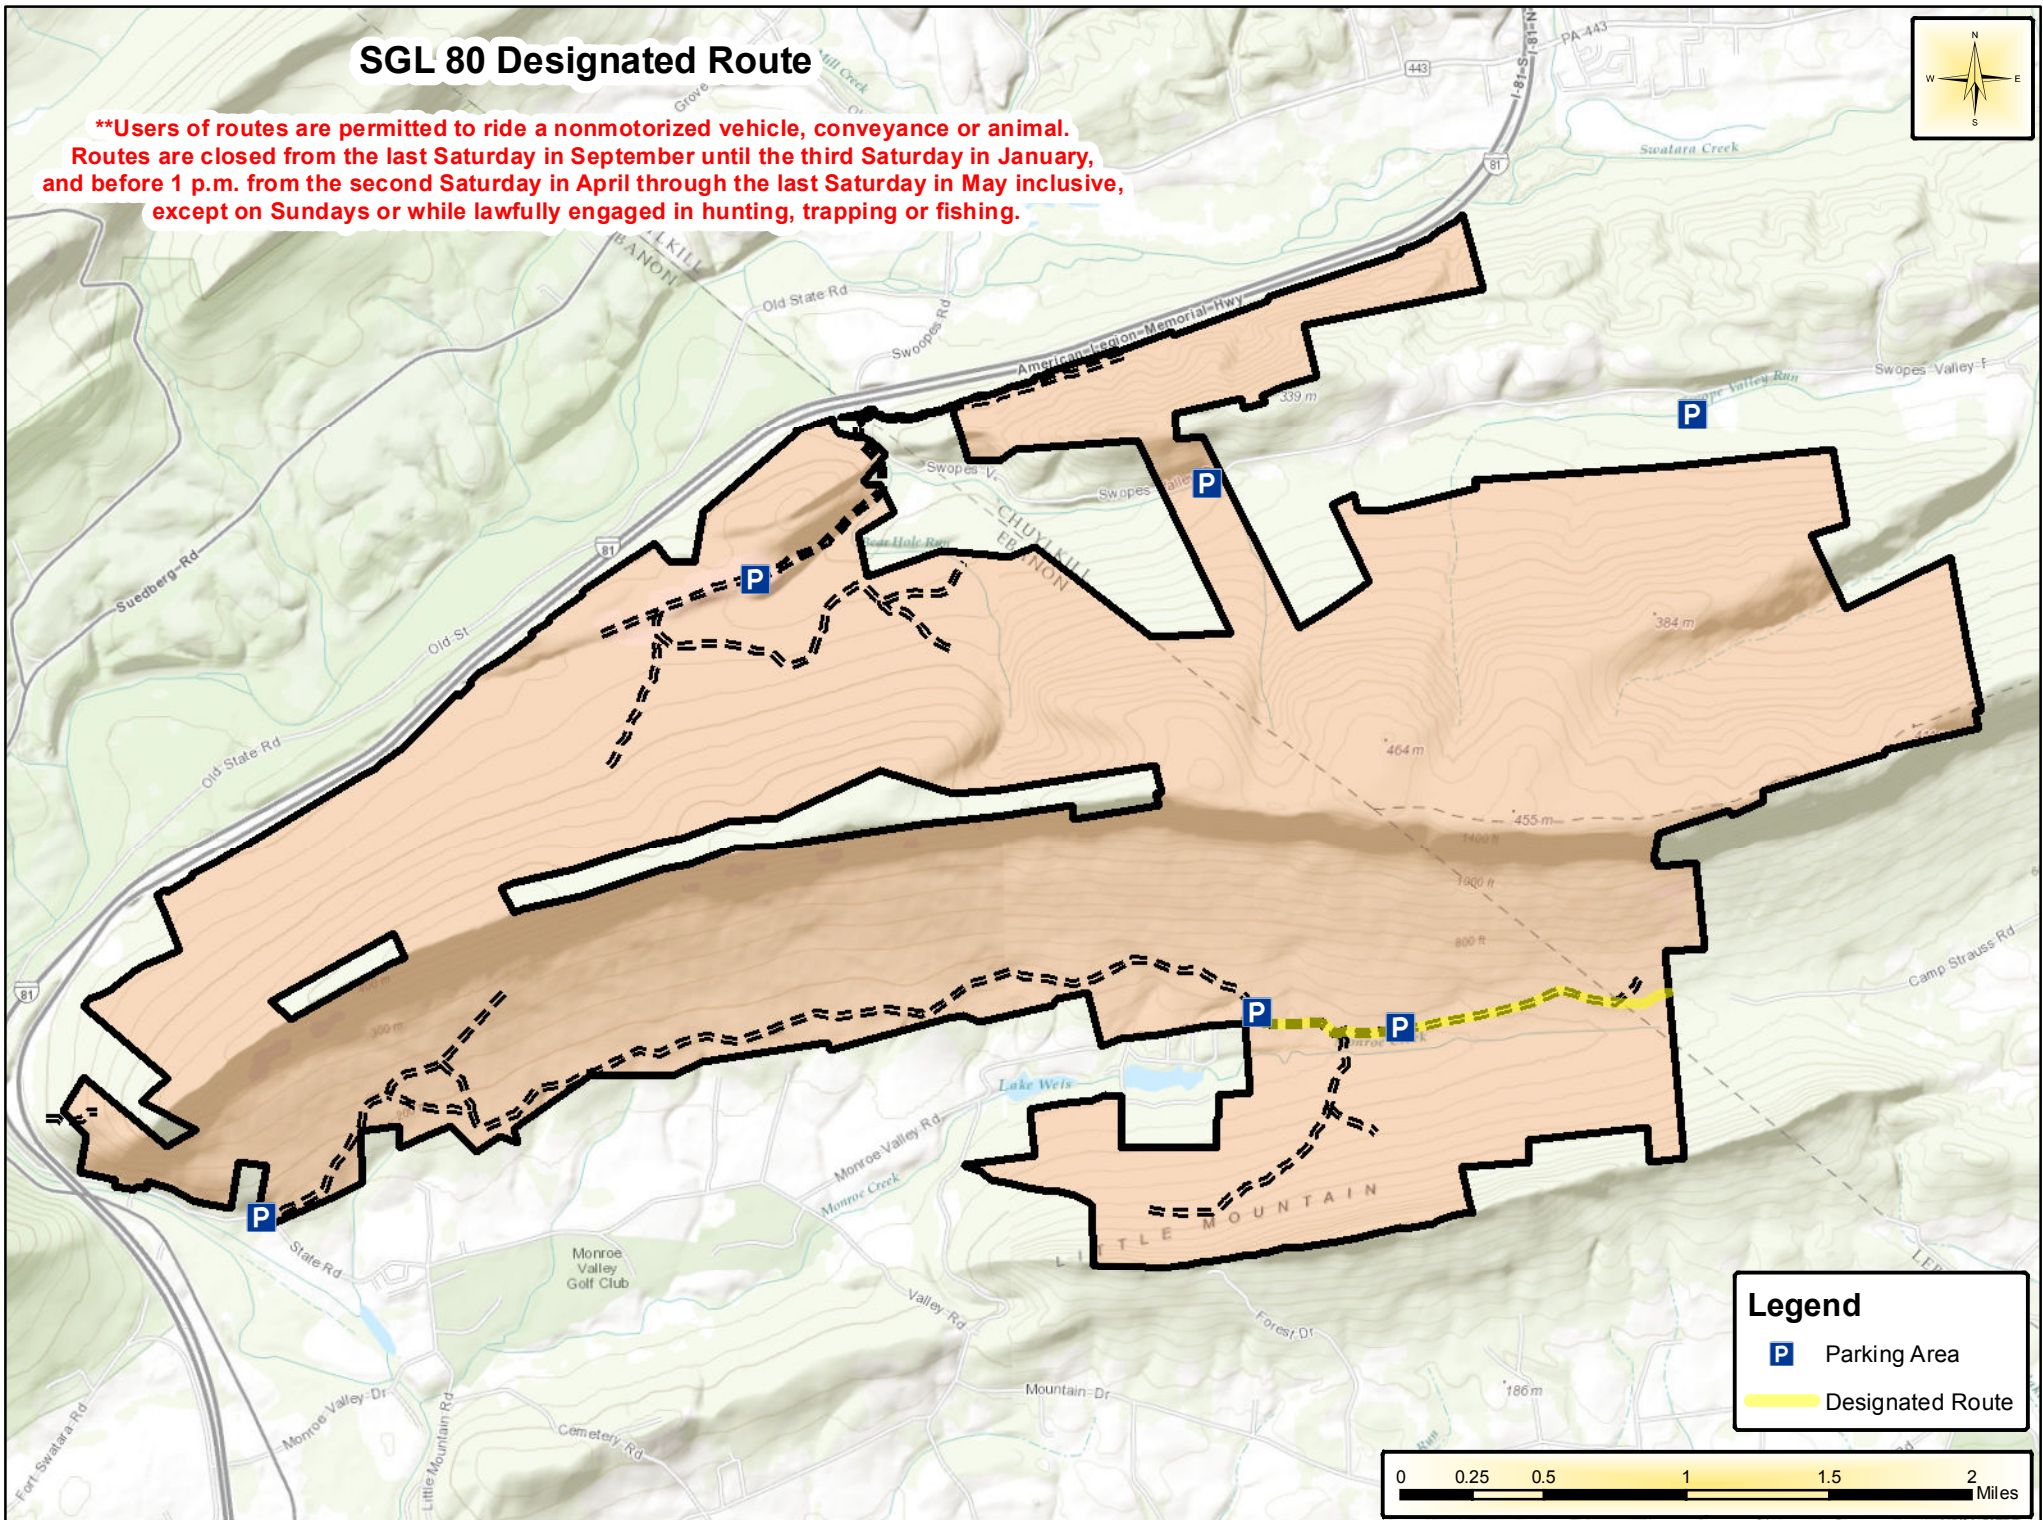

# SGL 80 Designated Route

**\*\*Users of routes are permitted to ride a nonmotorized vehicle, conveyance or animal. Routes are closed from the last Saturday in September until the third Saturday in January, and before 1 p.m. from the second Saturday in April through the last Saturday in May inclusive, except on Sundays or while lawfully engaged in hunting, trapping or fishing.**

**Legend**

- Parking Area
- Designated Route