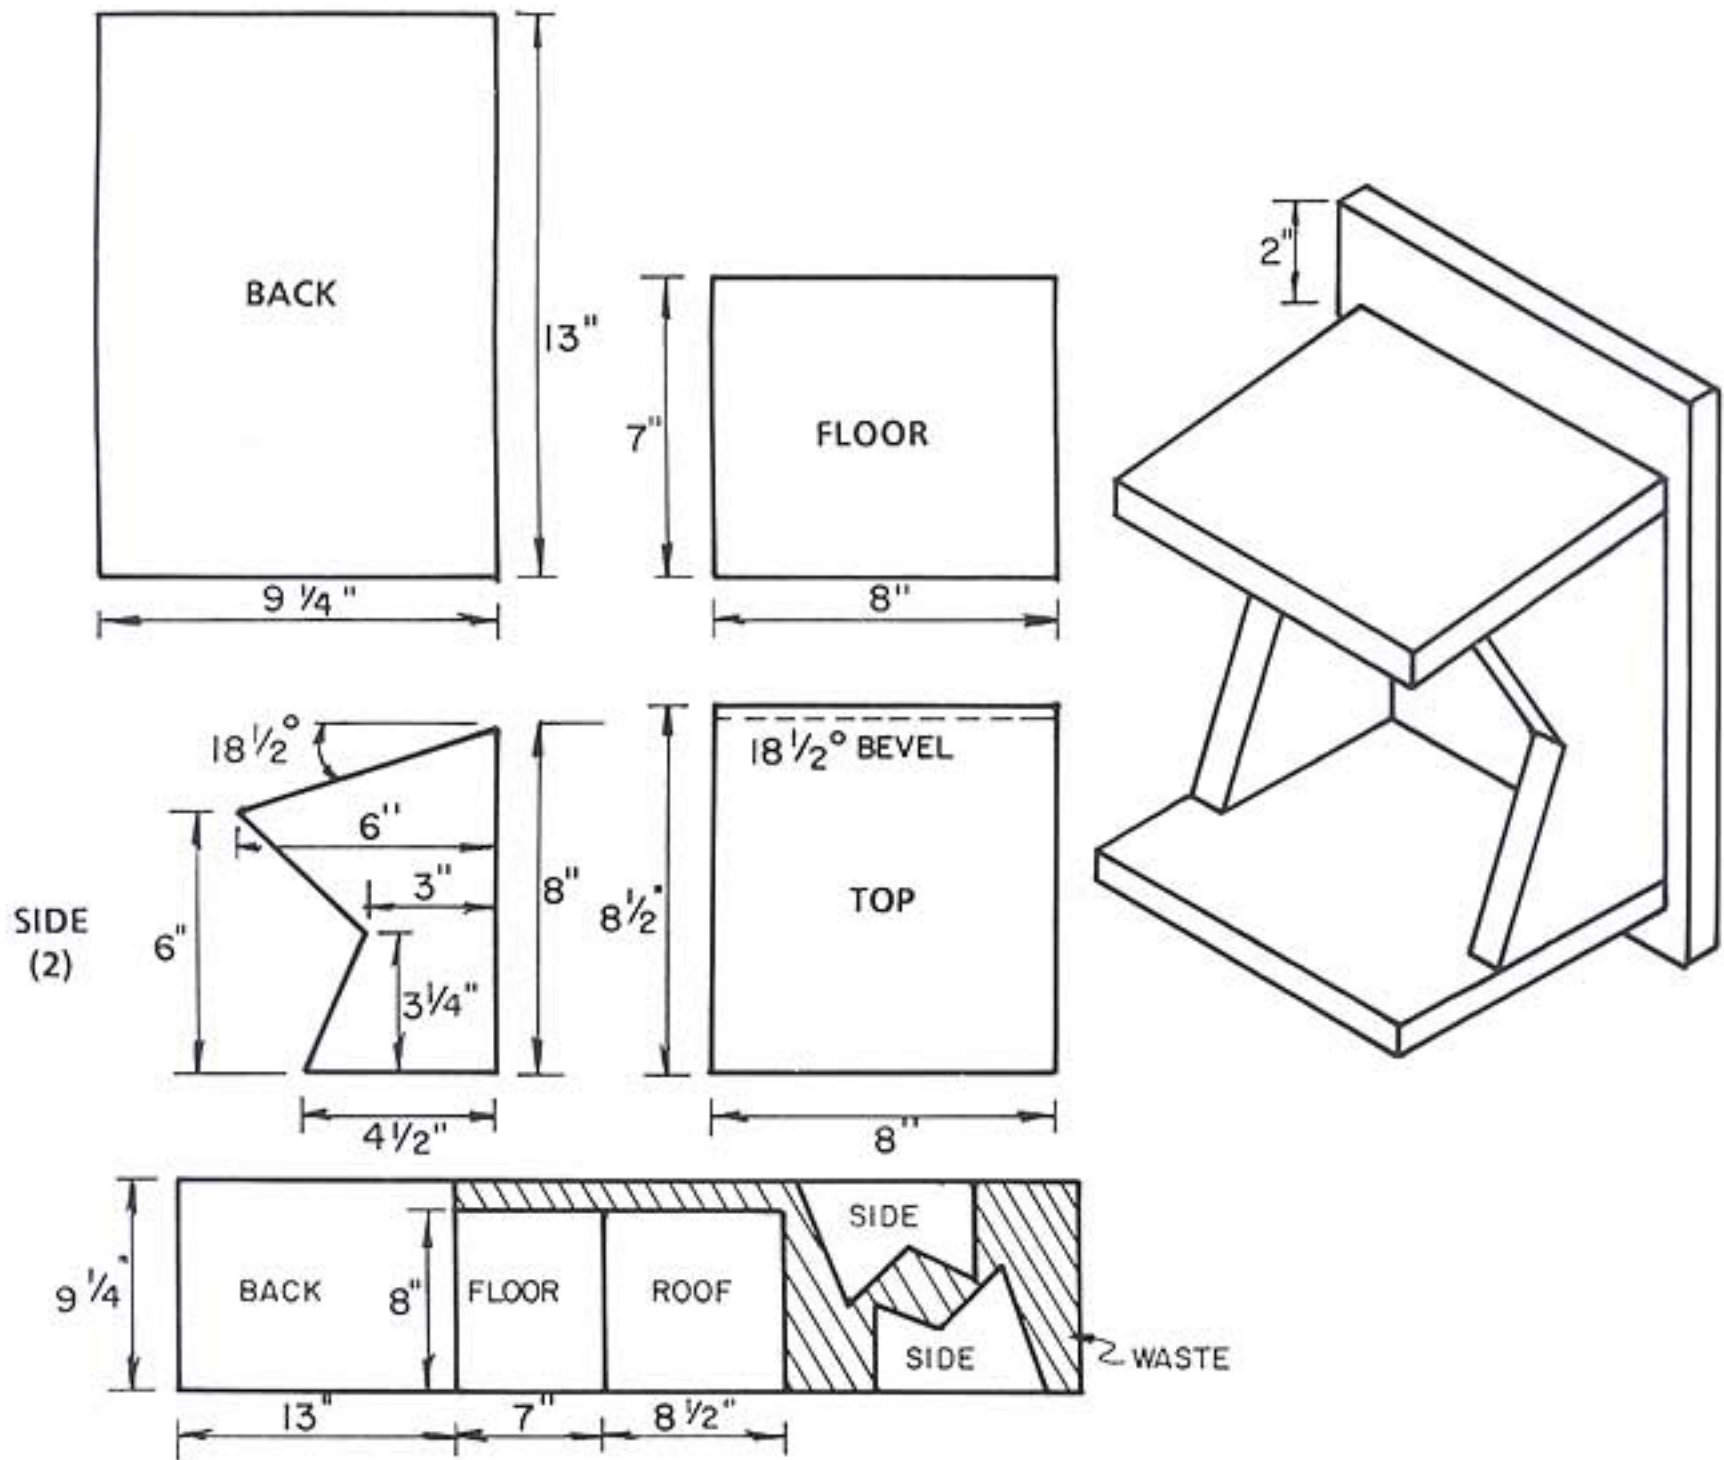

# Plan 6 Nest Shelf For:

Eastern Phoebe  
Barn Swallow  
American Robin

LUMBER:  
ONE 1" X 10" X 4'0"