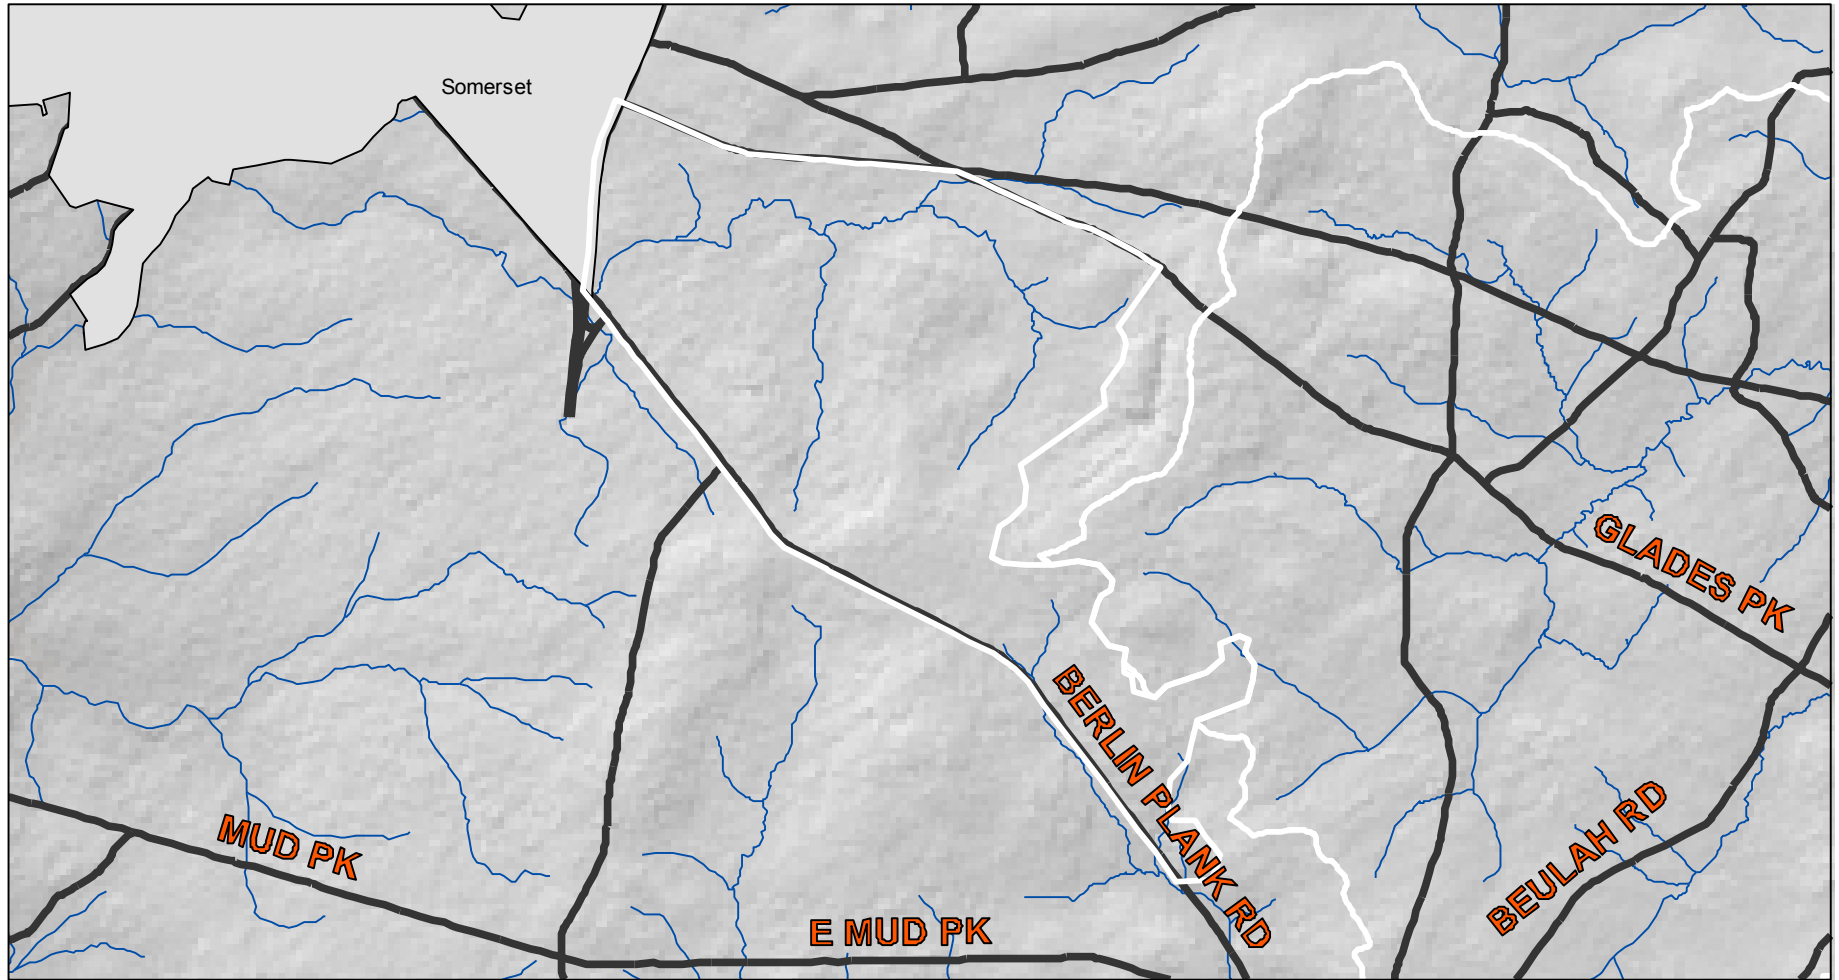

# Kimberly Run Natural Area IMA

## Legend

-  PaUrbanAreas2010\_01
-  State Roads
-  Important Mammal Area Boundary
-  Streams

0 0.35 0.7 1.4 2.1 2.8 Miles