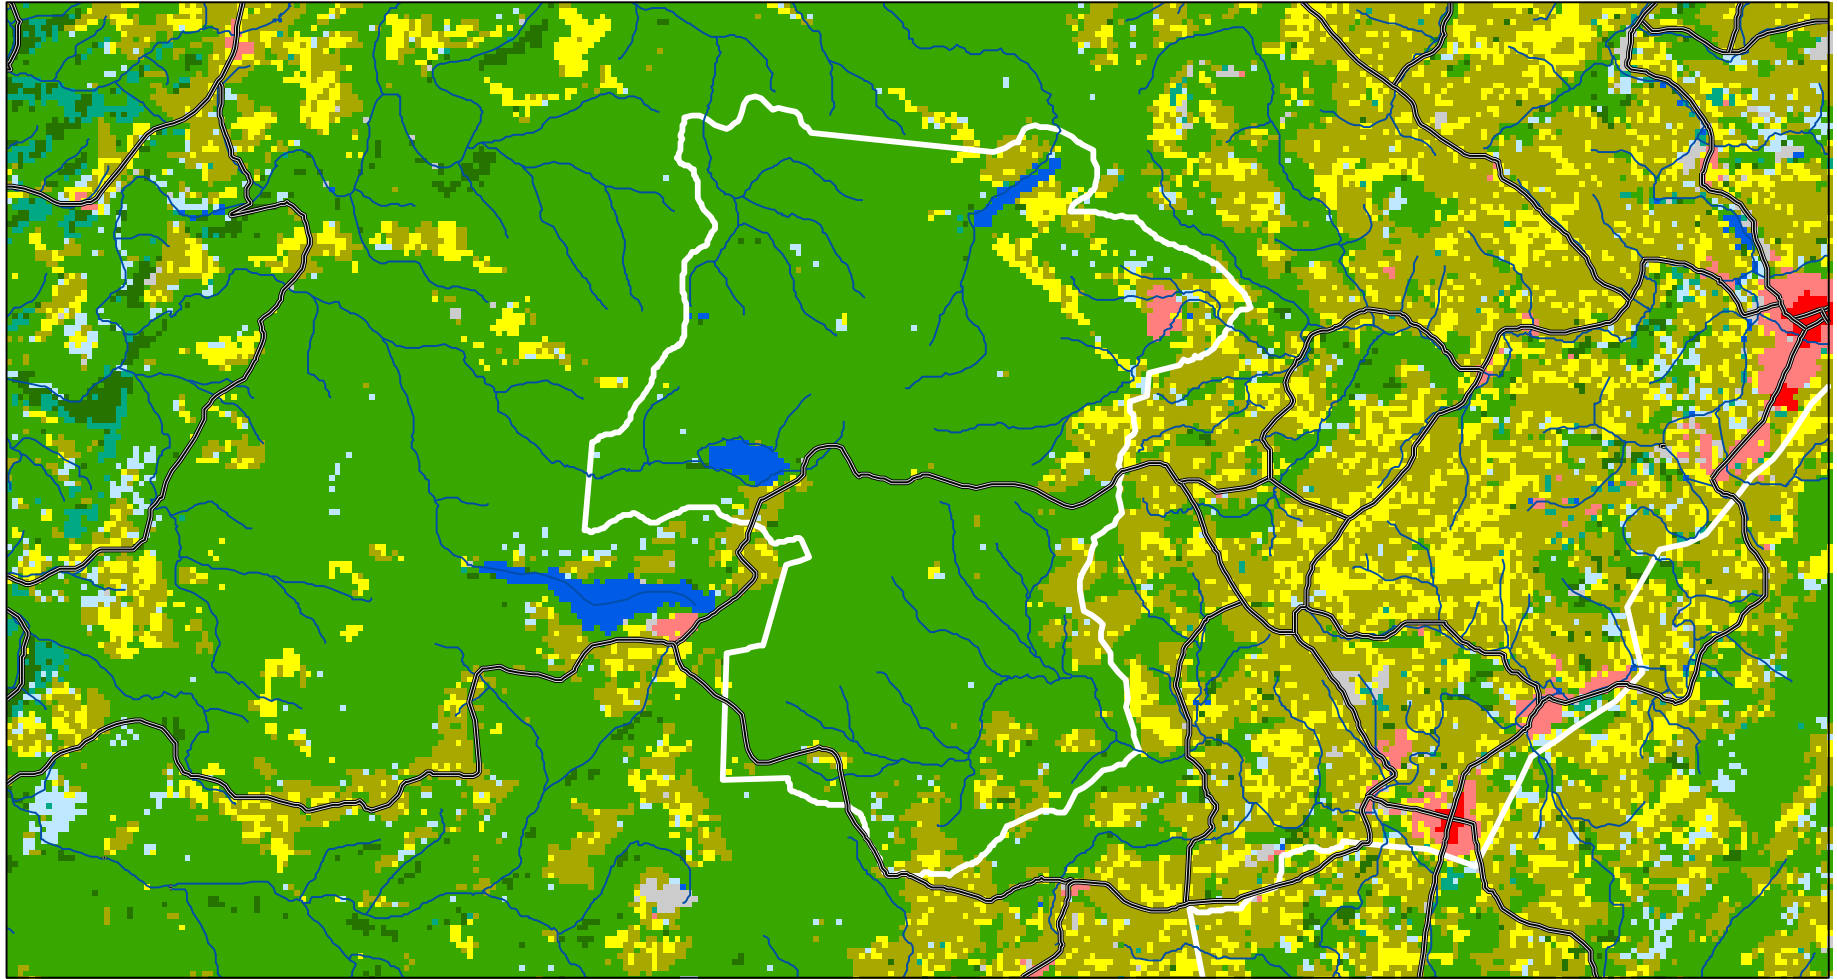

Forbes State Forest / Mt. Davis Section IMA

Legend

| | | |
|--------------------------------|--------------------|------------------|
| Important Mammal Area Boundary | Open Water | Mixed Forest |
| Streams | Low Density Urban | Deciduous Forest |
| Major Roads | High Density Urban | Barren |
| | Hay/Pastures | Transitional |
| | Row Crops | Beach |
| | Conifer Forest | |