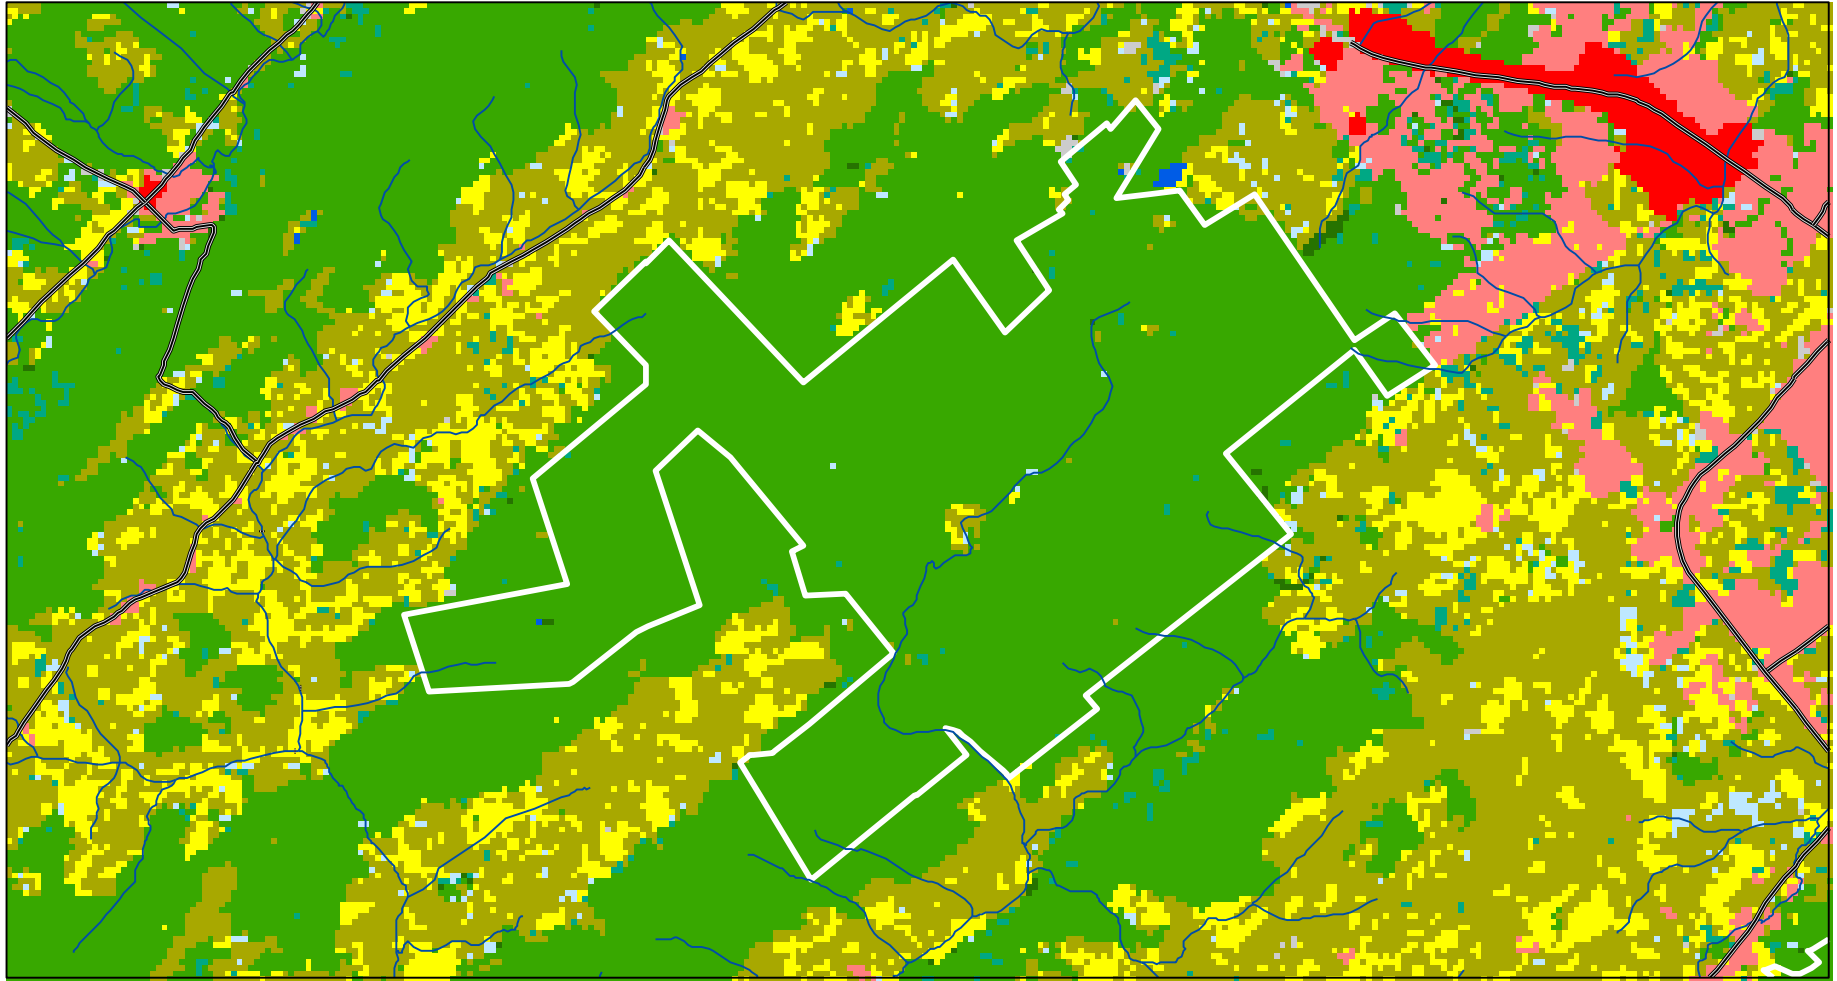

The Barrens (SGL 176) IMA

Legend

Important Mammal Area Boundary	Open Water	Mixed Forest
Streams	Low Density Urban	Deciduous Forest
Major Roads	High Density Urban	Barren
	Hay/Pastures	Transitional
	Row Crops	Beach
	Conifer Forest	