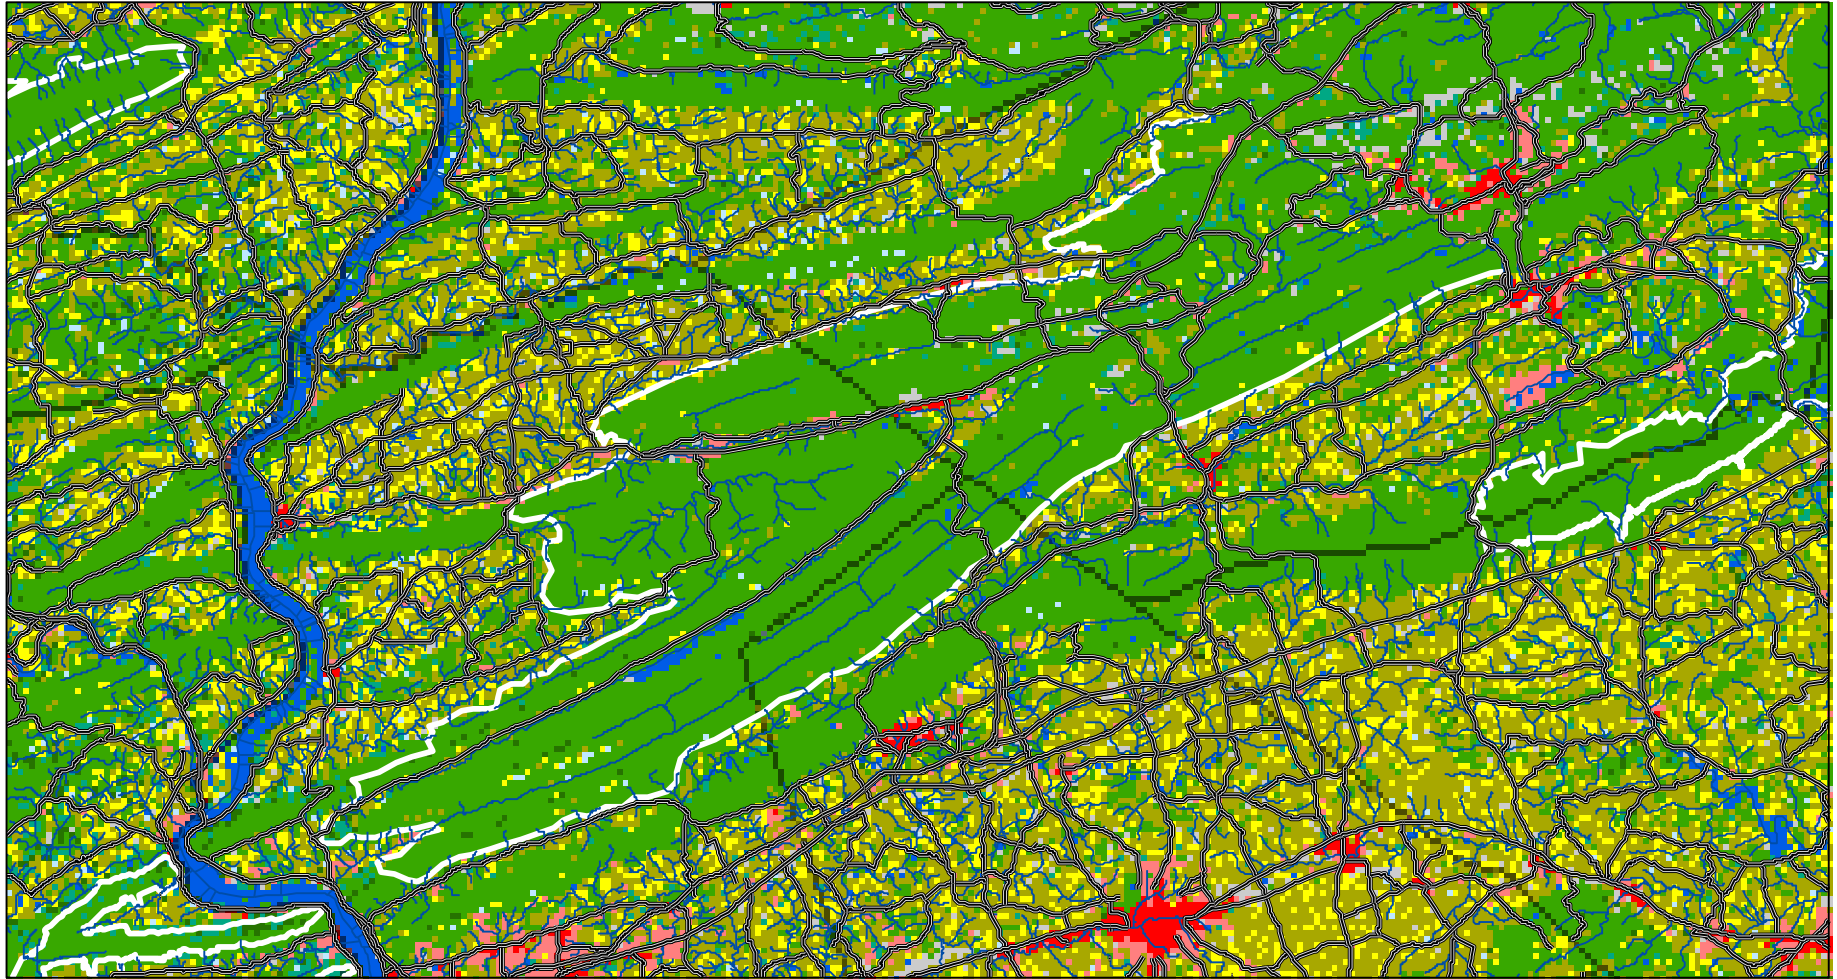

# Stone Mt. Woodrat Complex IMA

## Legend

 Important Mammal Area Boundary	 Open Water	 Mixed Forest
 Streams	 Low Density Urban	 Deciduous Forest
 Major Roads	 High Density Urban	 Barren
	 Hay/Pastures	 Transitional
	 Row Crops	 Beach
	 Conifer Forest	