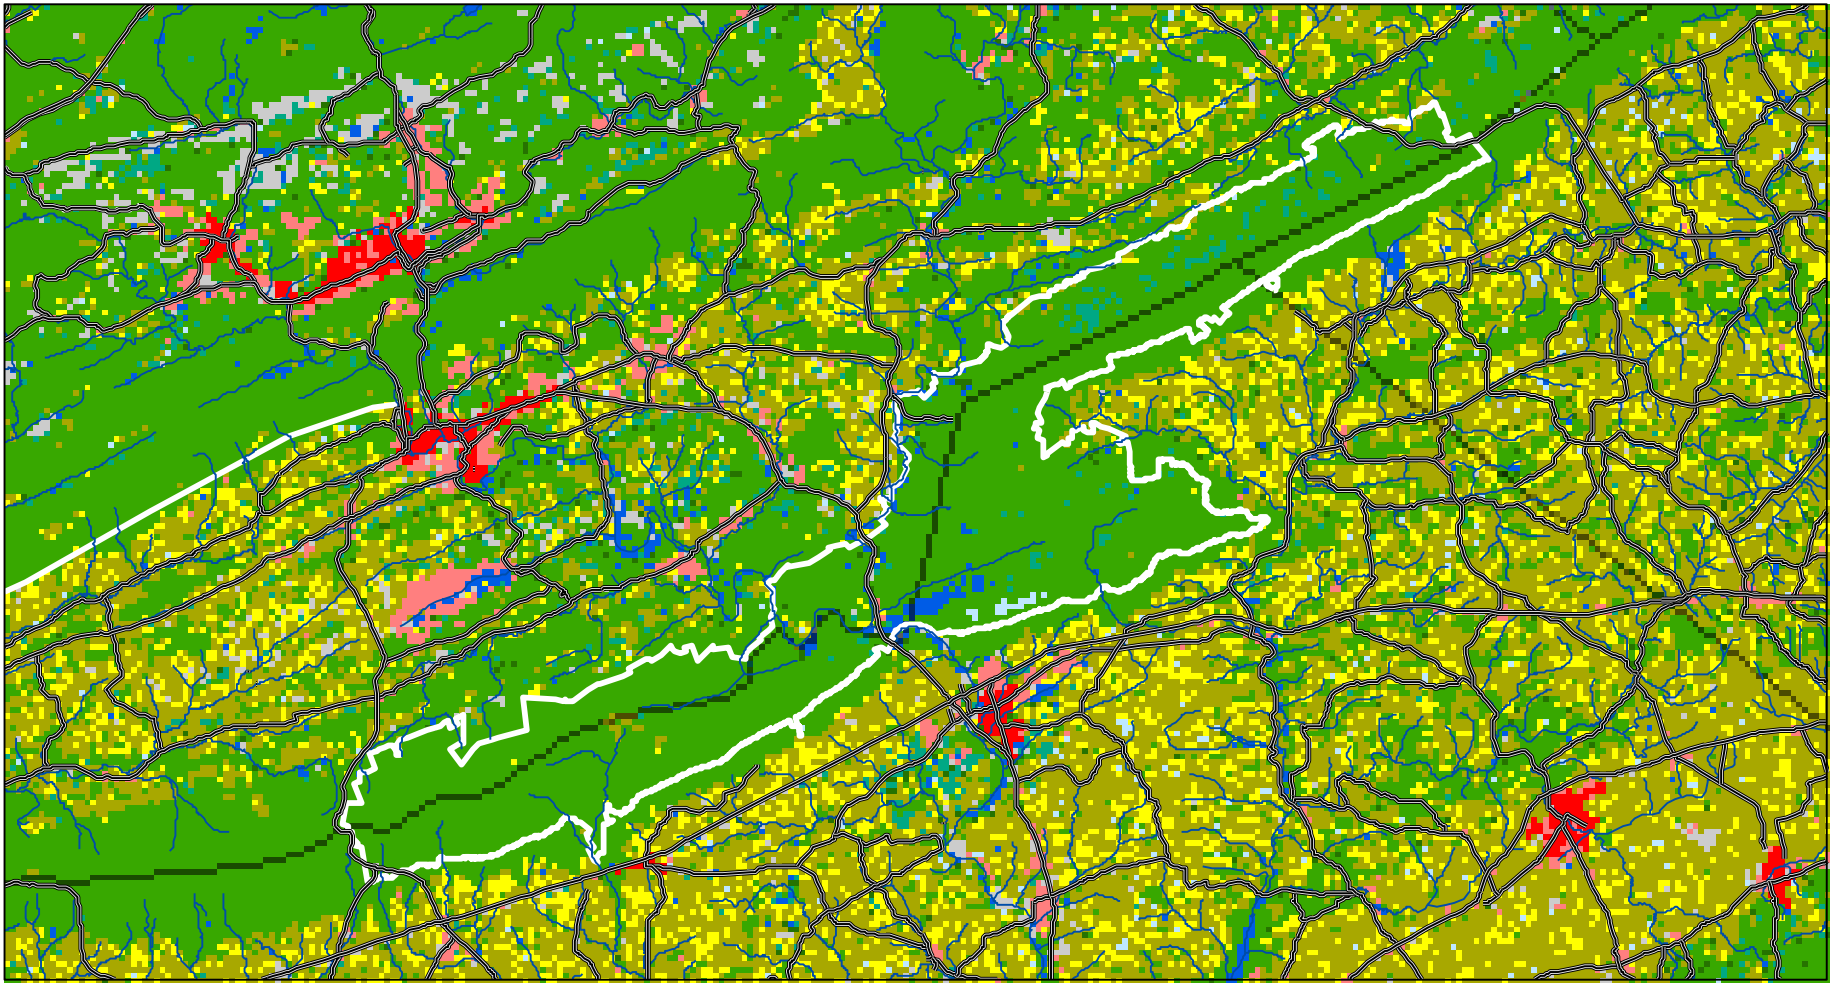

Hawk Mountain Sanctuary and Environs IMA

Legend

 Important Mammal Area Boundary	 Open Water	 Mixed Forest
 Streams	 Low Density Urban	 Deciduous Forest
 Major Roads	 High Density Urban	 Barren
	 Hay/Pastures	 Transitional
	 Row Crops	 Beach
	 Conifer Forest	