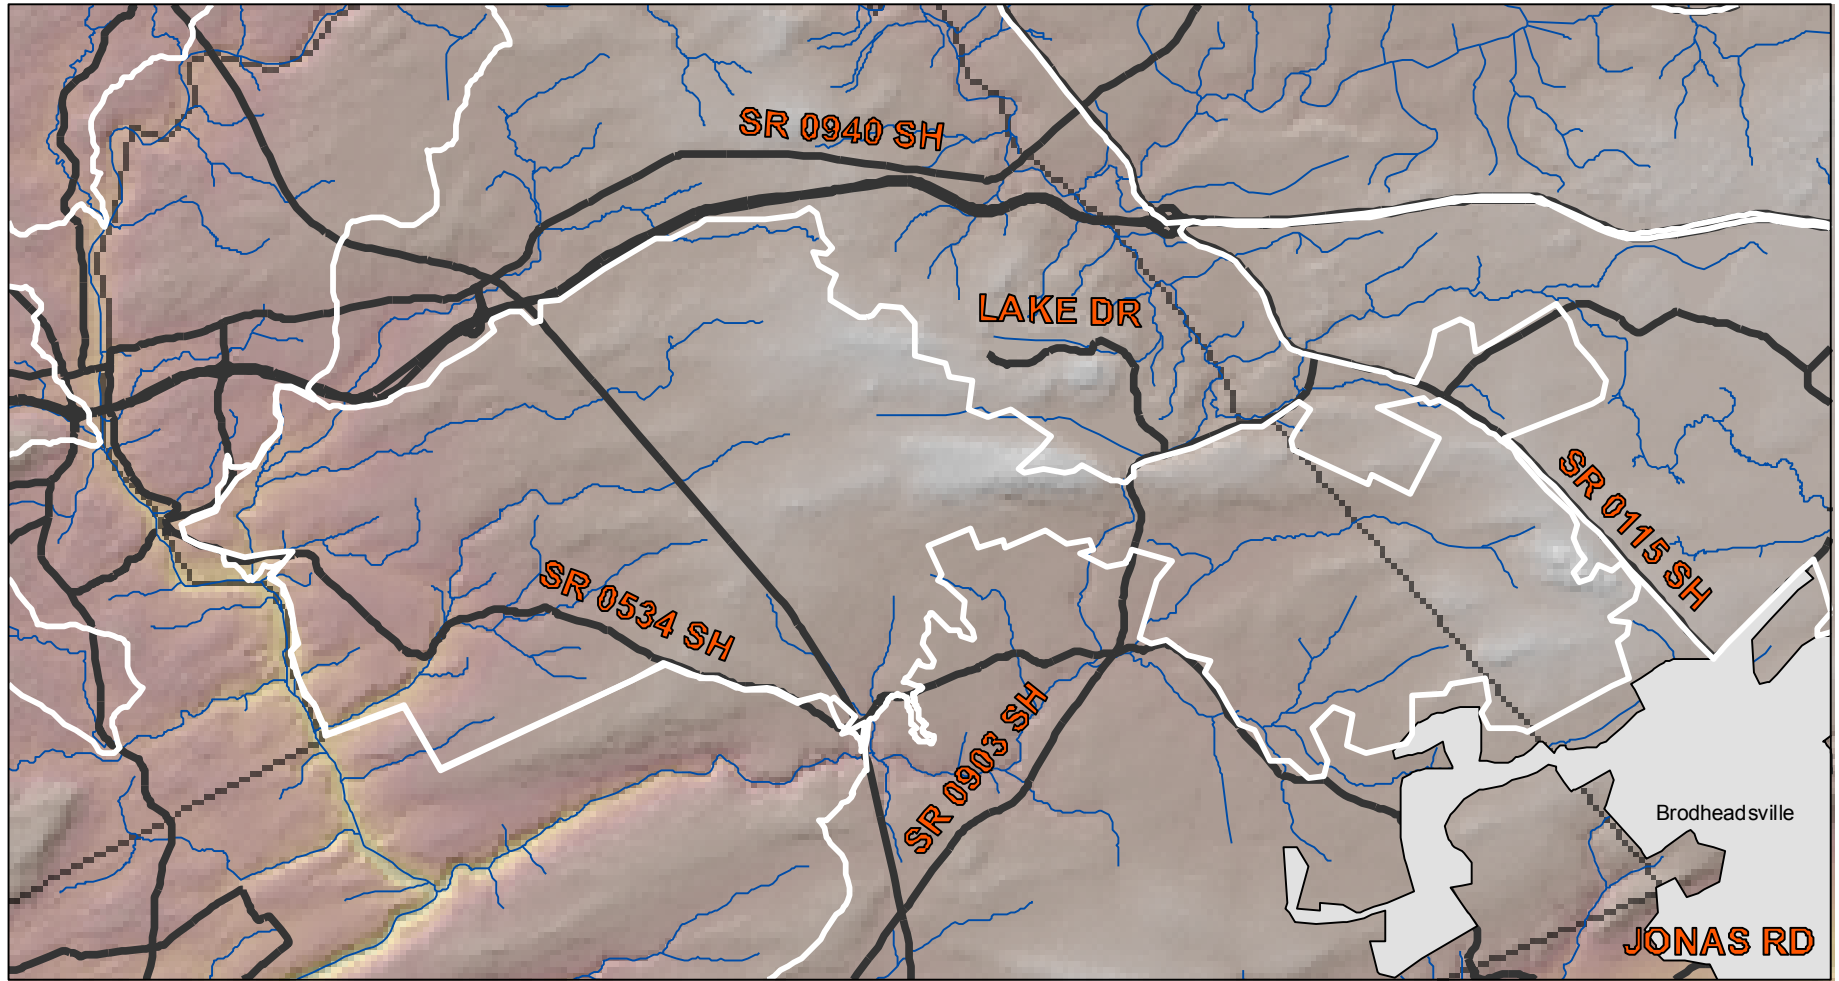

# SGL 129 / Hickory Run SP / Holiday Pocono / Jonathan's Point IMA

## Legend

-  PaUrbanAreas2010\_01
-  State Roads
-  Important Mammal Area Boundary
-  Streams

0 0.5 1 2 3 4 Miles