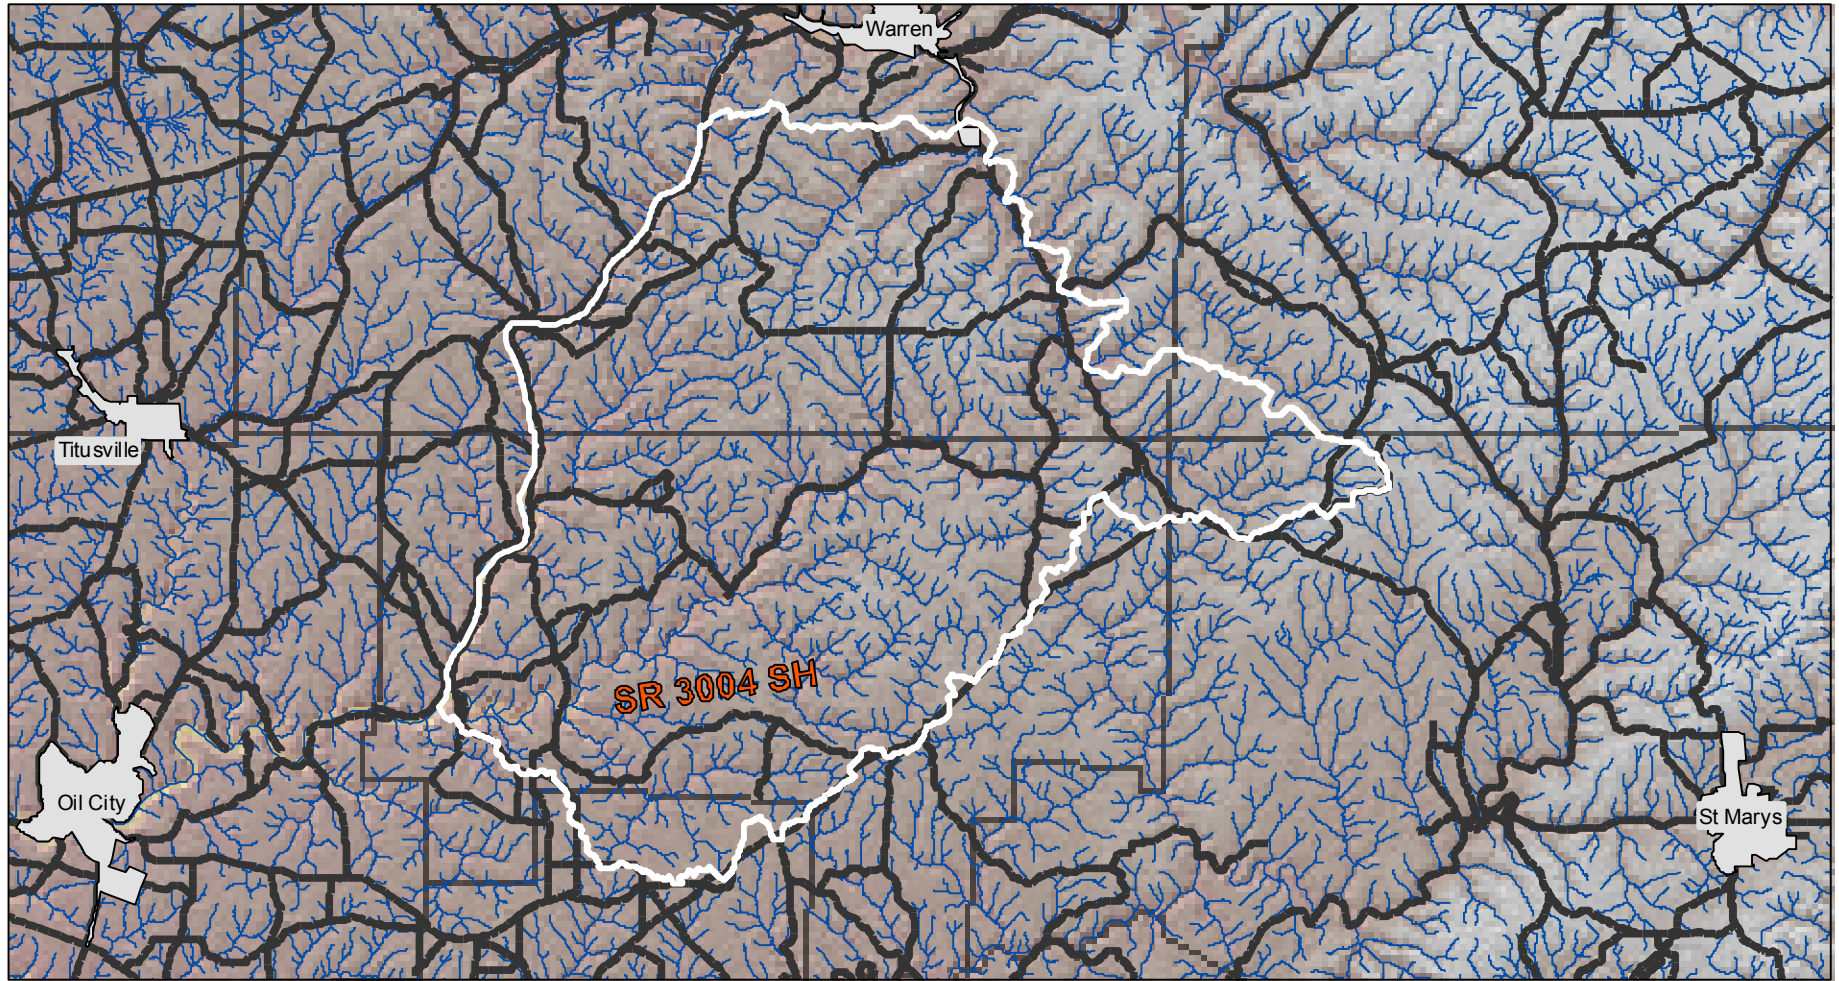

Hickory Creek and Tionesta Creek Drainages IMA

Legend

-  PaUrbanAreas2010_01
-  State Roads
-  Important Mammal Area Boundary
-  Streams