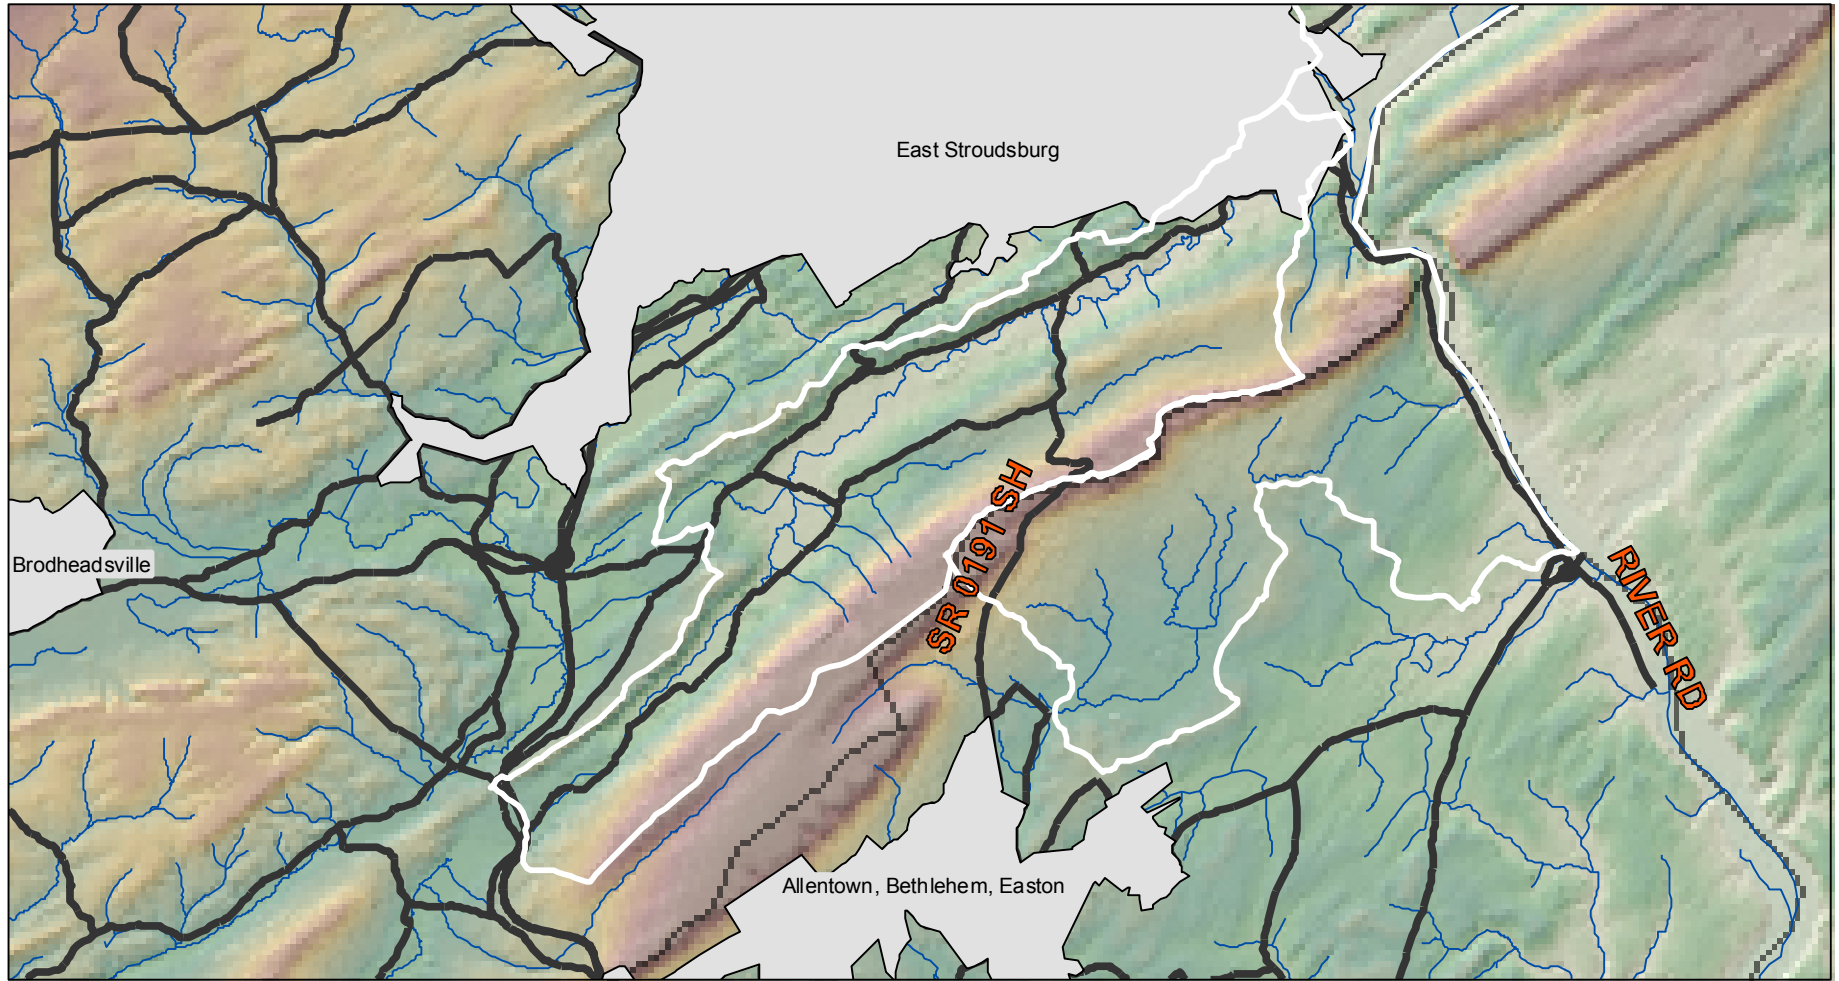

Cherry Valley Watershed IMA

Legend

-  PaUrbanAreas2010_01
-  State Roads
-  Important Mammal Area Boundary
-  Streams

0 0.5 1 2 3 4
 Miles