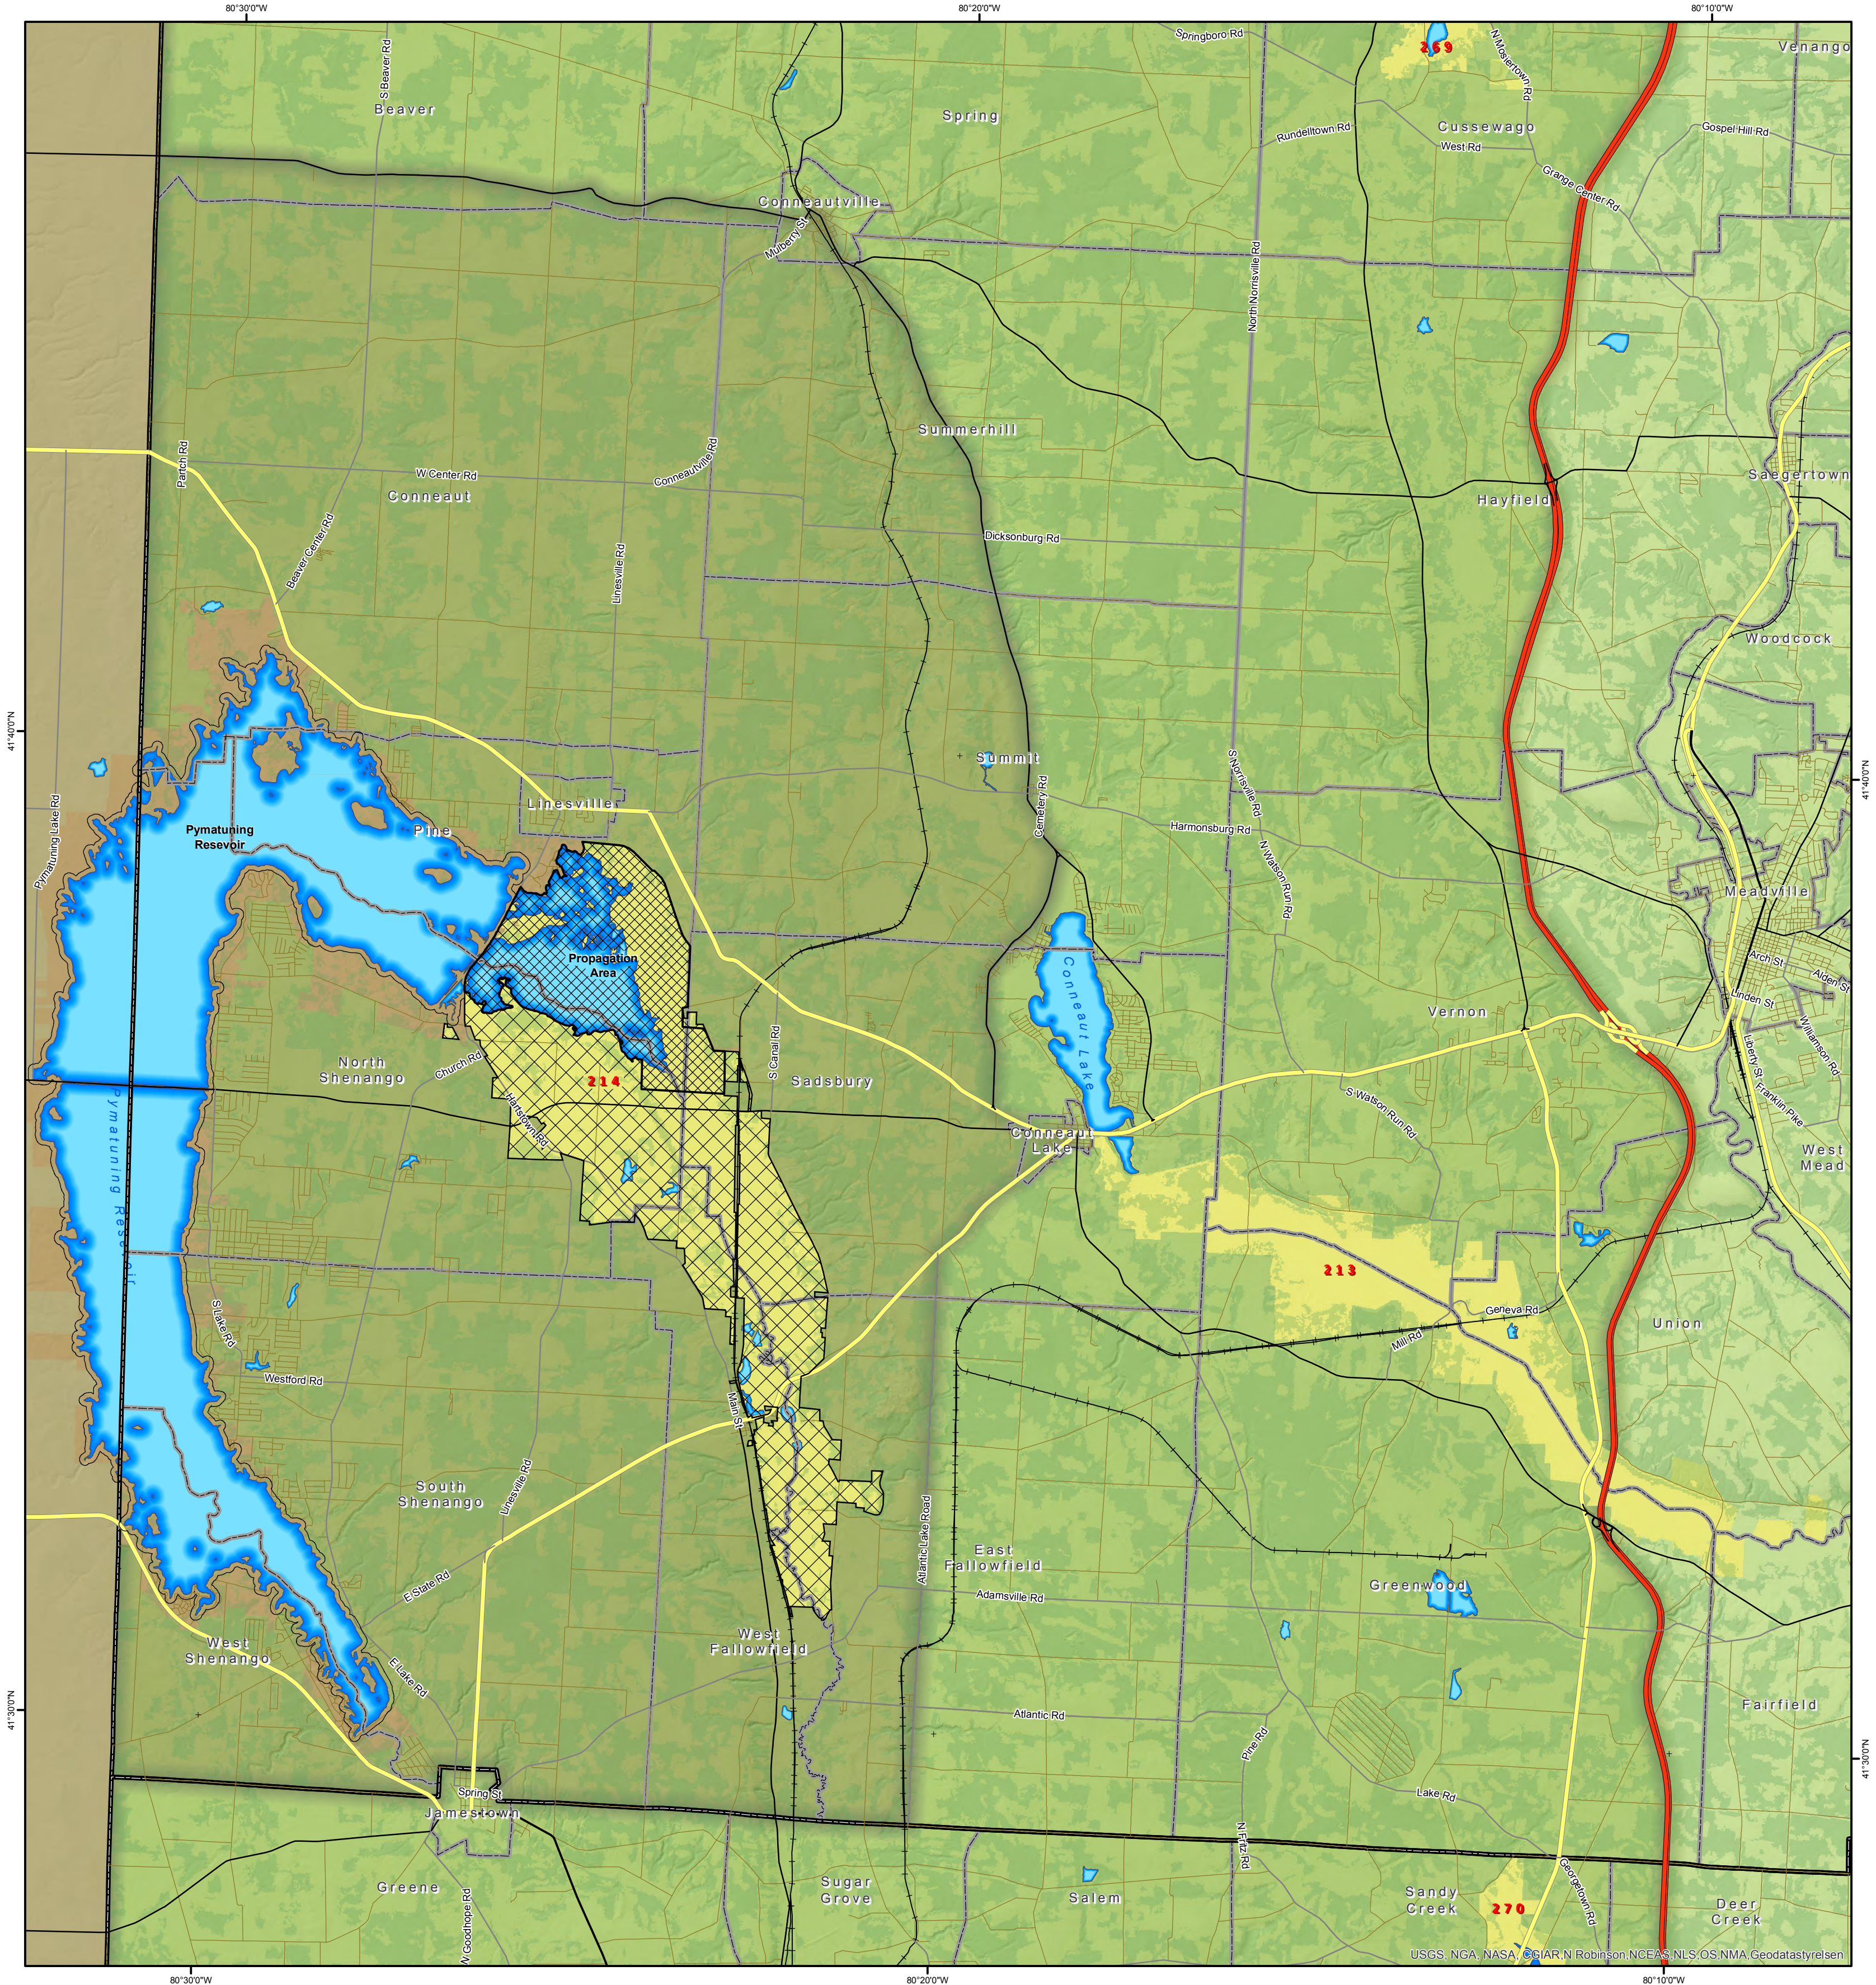

# Pymatuning Area

## September Canada Goose Season Zones

**PENNSYLVANIA GAME COMMISSION**  
2017

**Exception Zone** - In the area south of SR 198 from the Ohio state line to intersection of SR 18, SR 18 south to SR 618, SR 618 south to US Route 6, US Route 6 east to US Route 322/SR 18, US Route 322/SR 18 west to intersection of SR 3013, SR 3013 south to the Crawford/Mercer County line.

**SJBP Zone** - The area north of I-80 and west of I-79, including in the city of Erie west of Bay Front Parkway to and including the Lake Erie Duck Zone (Lake Erie, Presque Isle, and the area within 150 yards of Lake Erie shoreline).

**Pymatuning Special Goose Areas**

- Propagation Area - No Hunting
- State Game Lands 214 - No Hunting (Youth Exception)

- State Game Lands
- State Park
- County Boundary
- Township Boundary
- County Road
- Railroad
- Interstate
- Freeway
- Major Road
- Secondary Road
- State Route
- Local Road