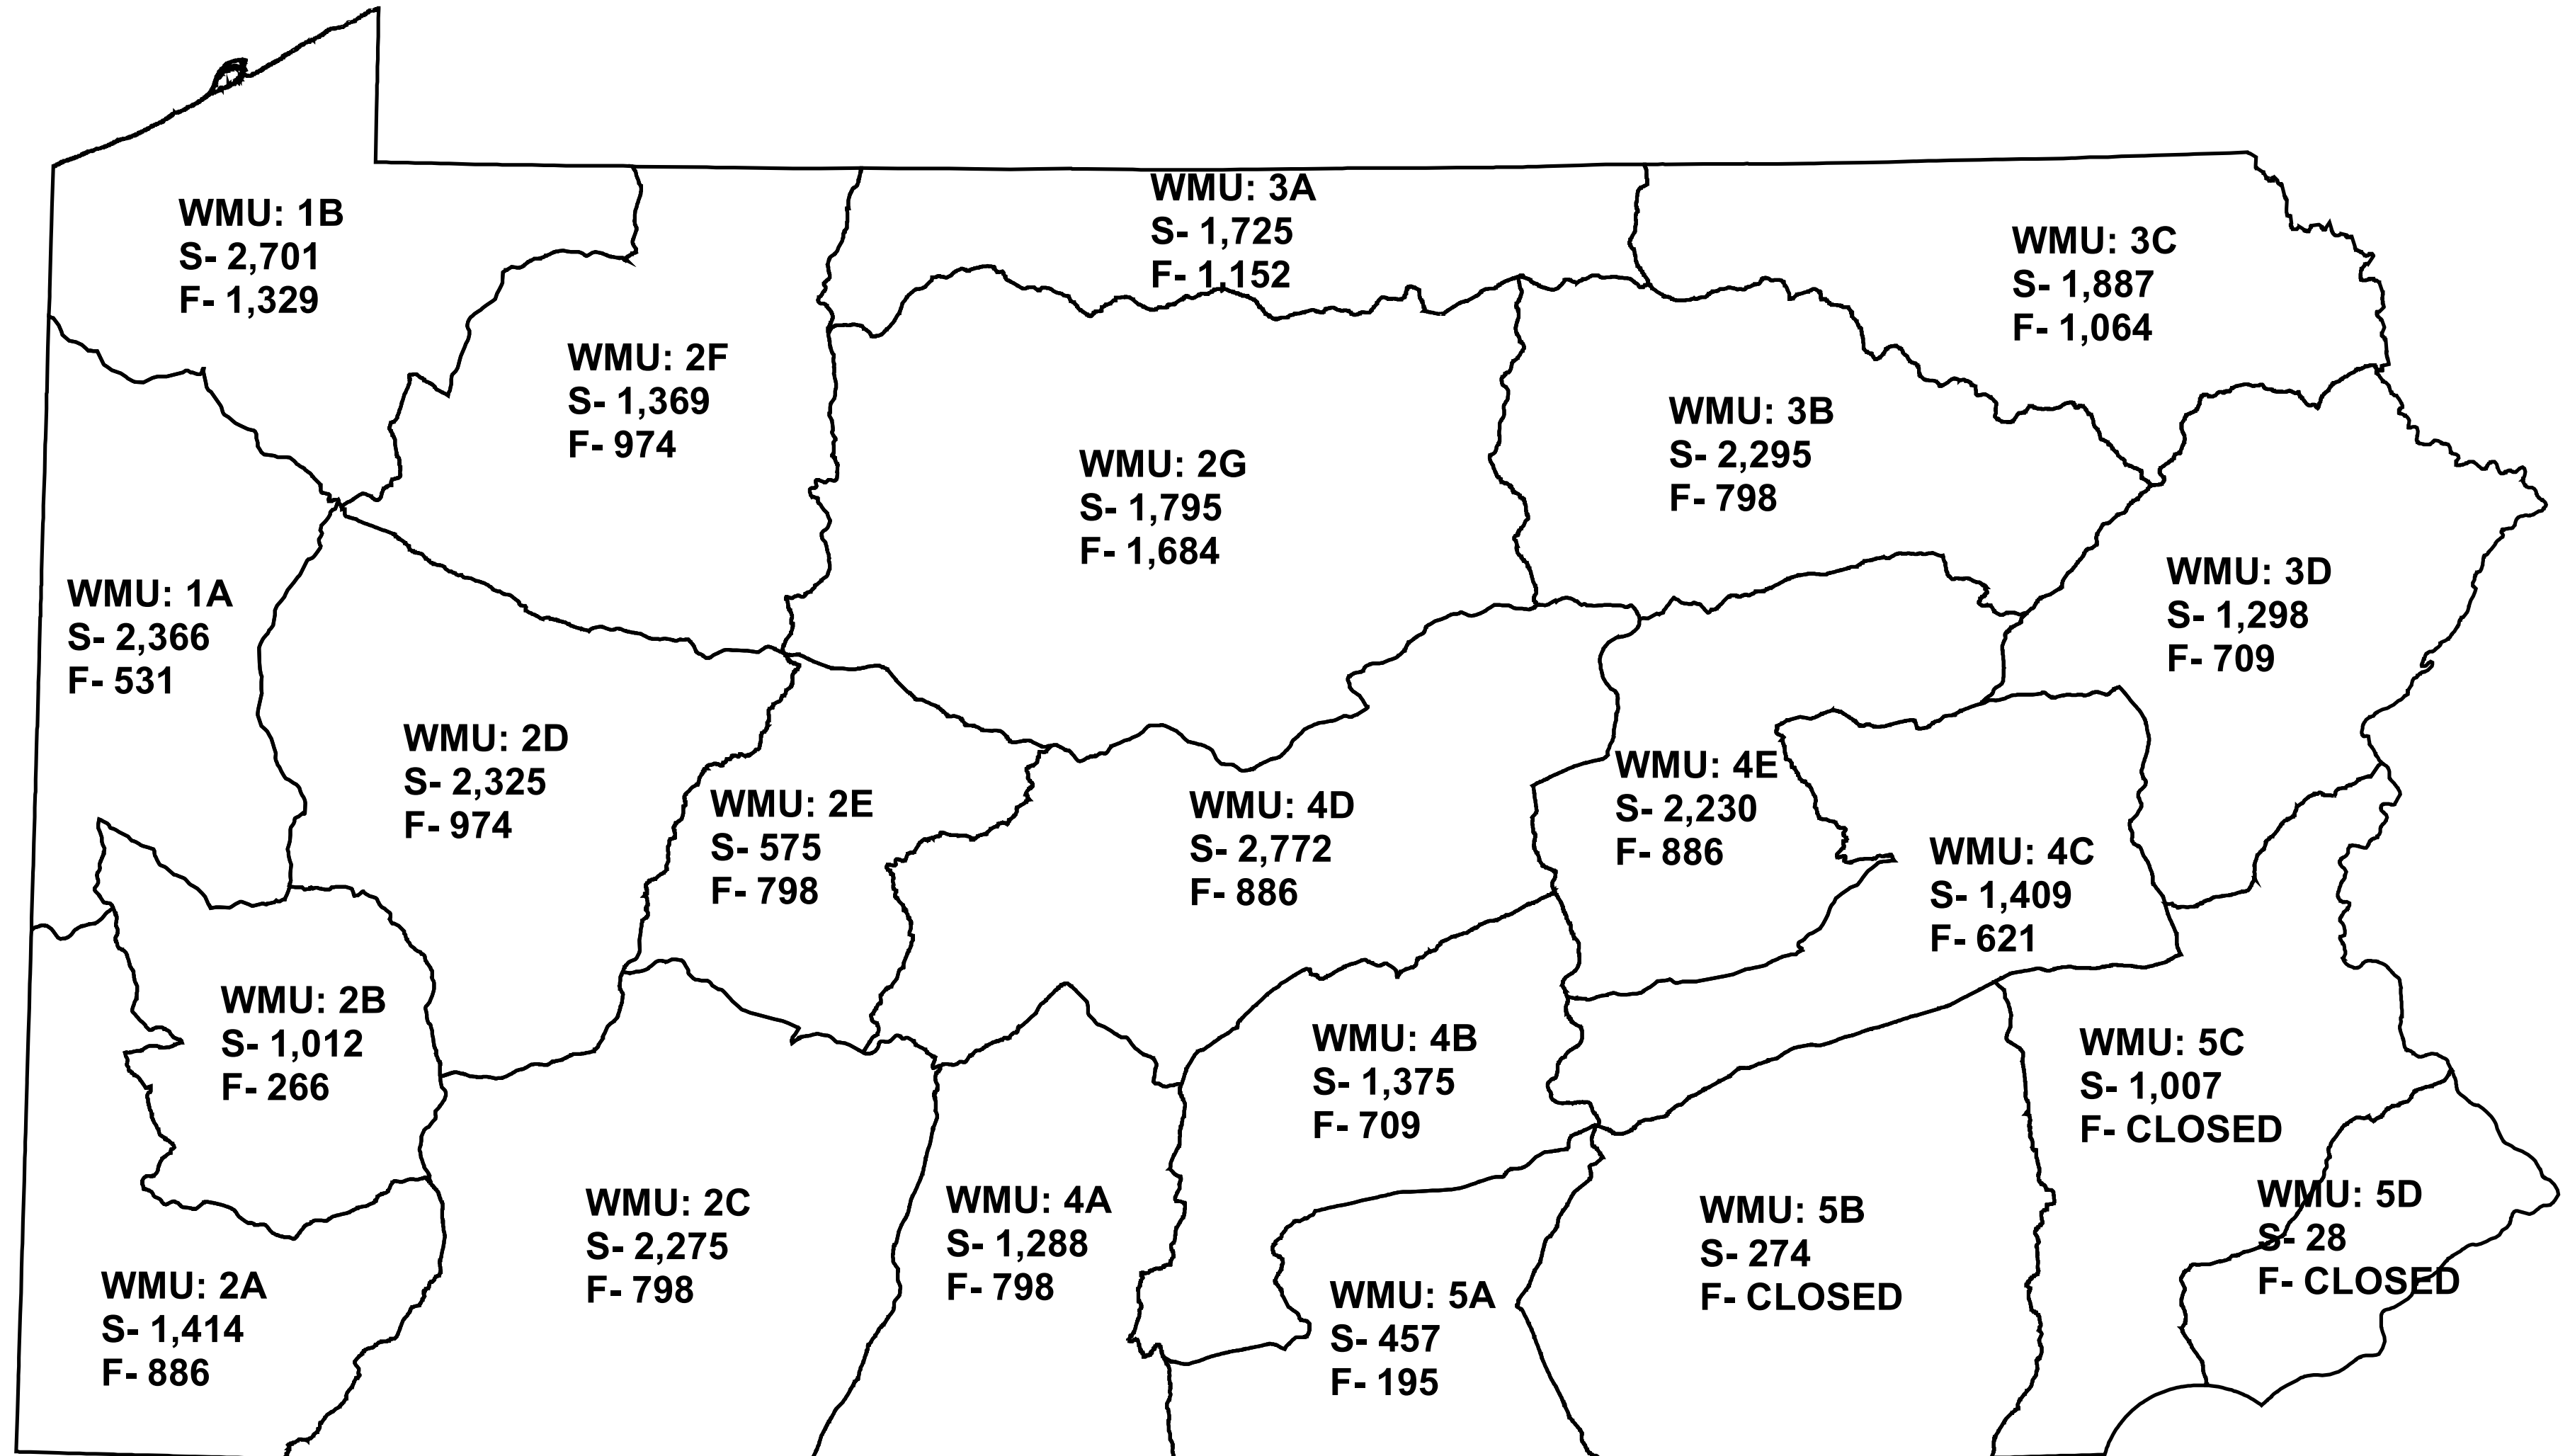

2010 TURKEY HARVESTS

Spring Season Total (S) ..33,876
 Fall Season Total (F).....16,059
 Total Turkey Harvest.....49,935

Spring harvests include harvests from special spring license, which allows for the taking of a second bird in the spring.