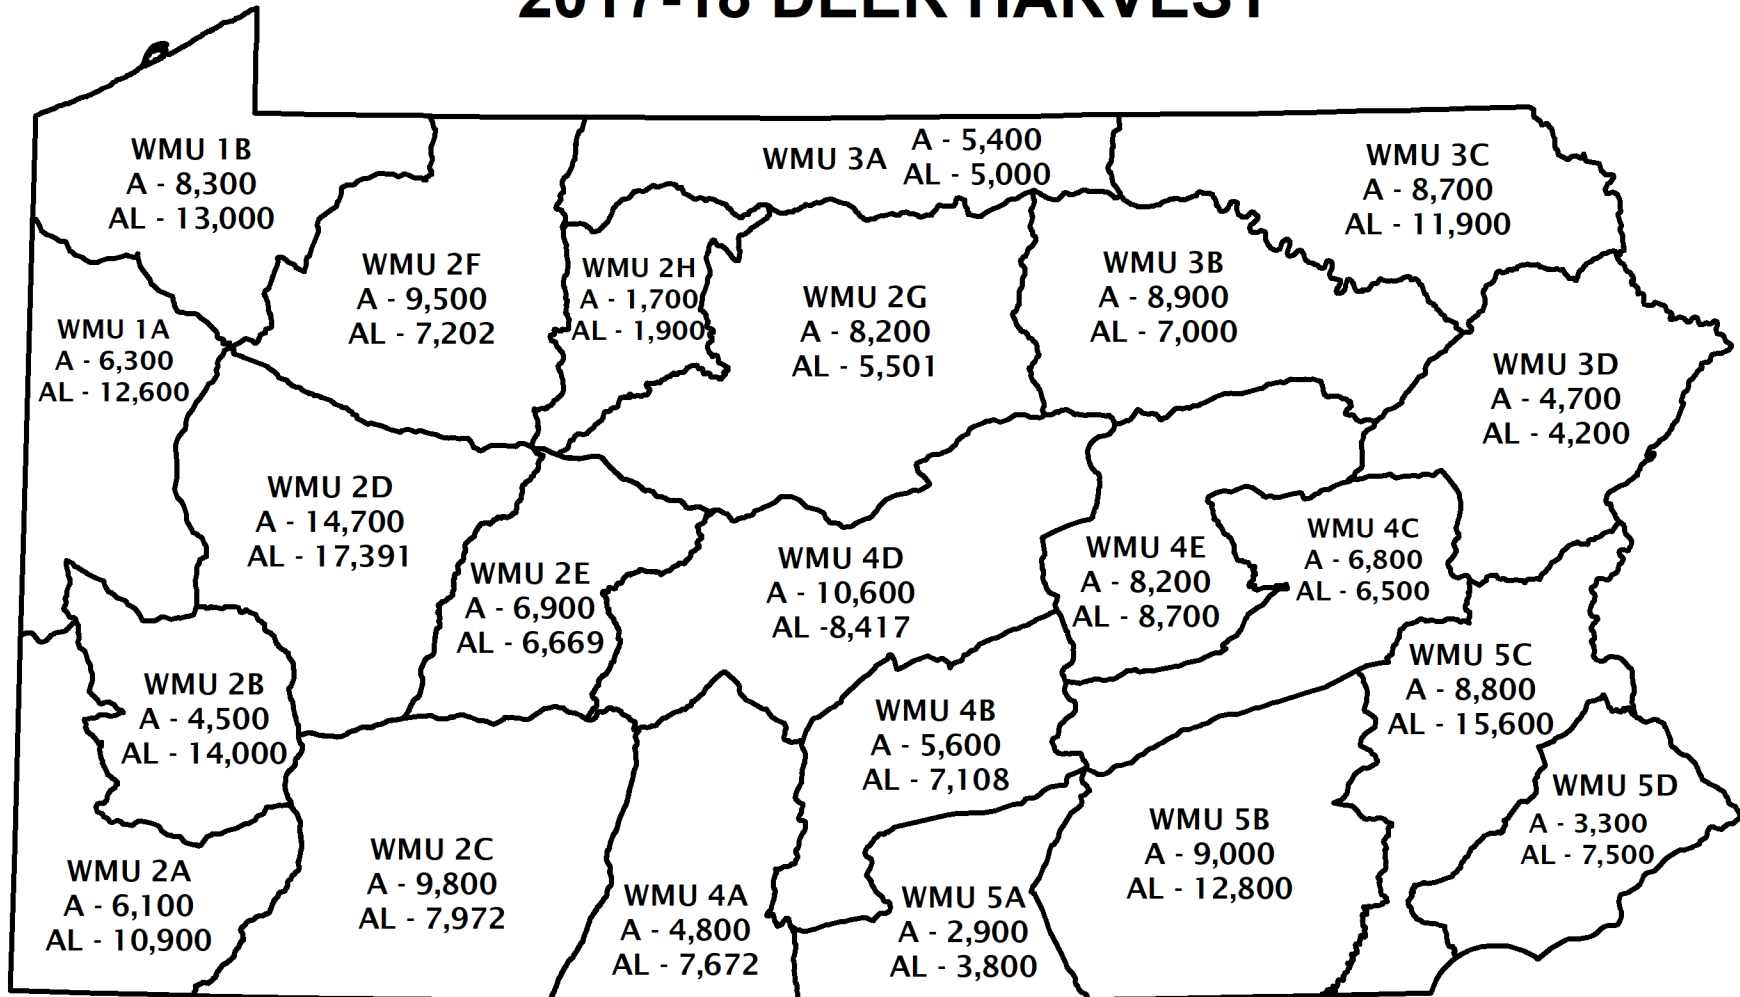

2017-18 DEER HARVEST

ANTLERED DEER		ANTLERLESS DEER	
SYMBOL (A)		SYMBOL (AL)	
WMU KNOWN.....	163,700	WMU KNOWN.....	203,333
WMU UNKNOWN.....	50	WMU UNKNOWN.....	76
TOTAL.....	163,750	TOTAL.....	203,409

TOTAL DEER HARVEST.....367,159