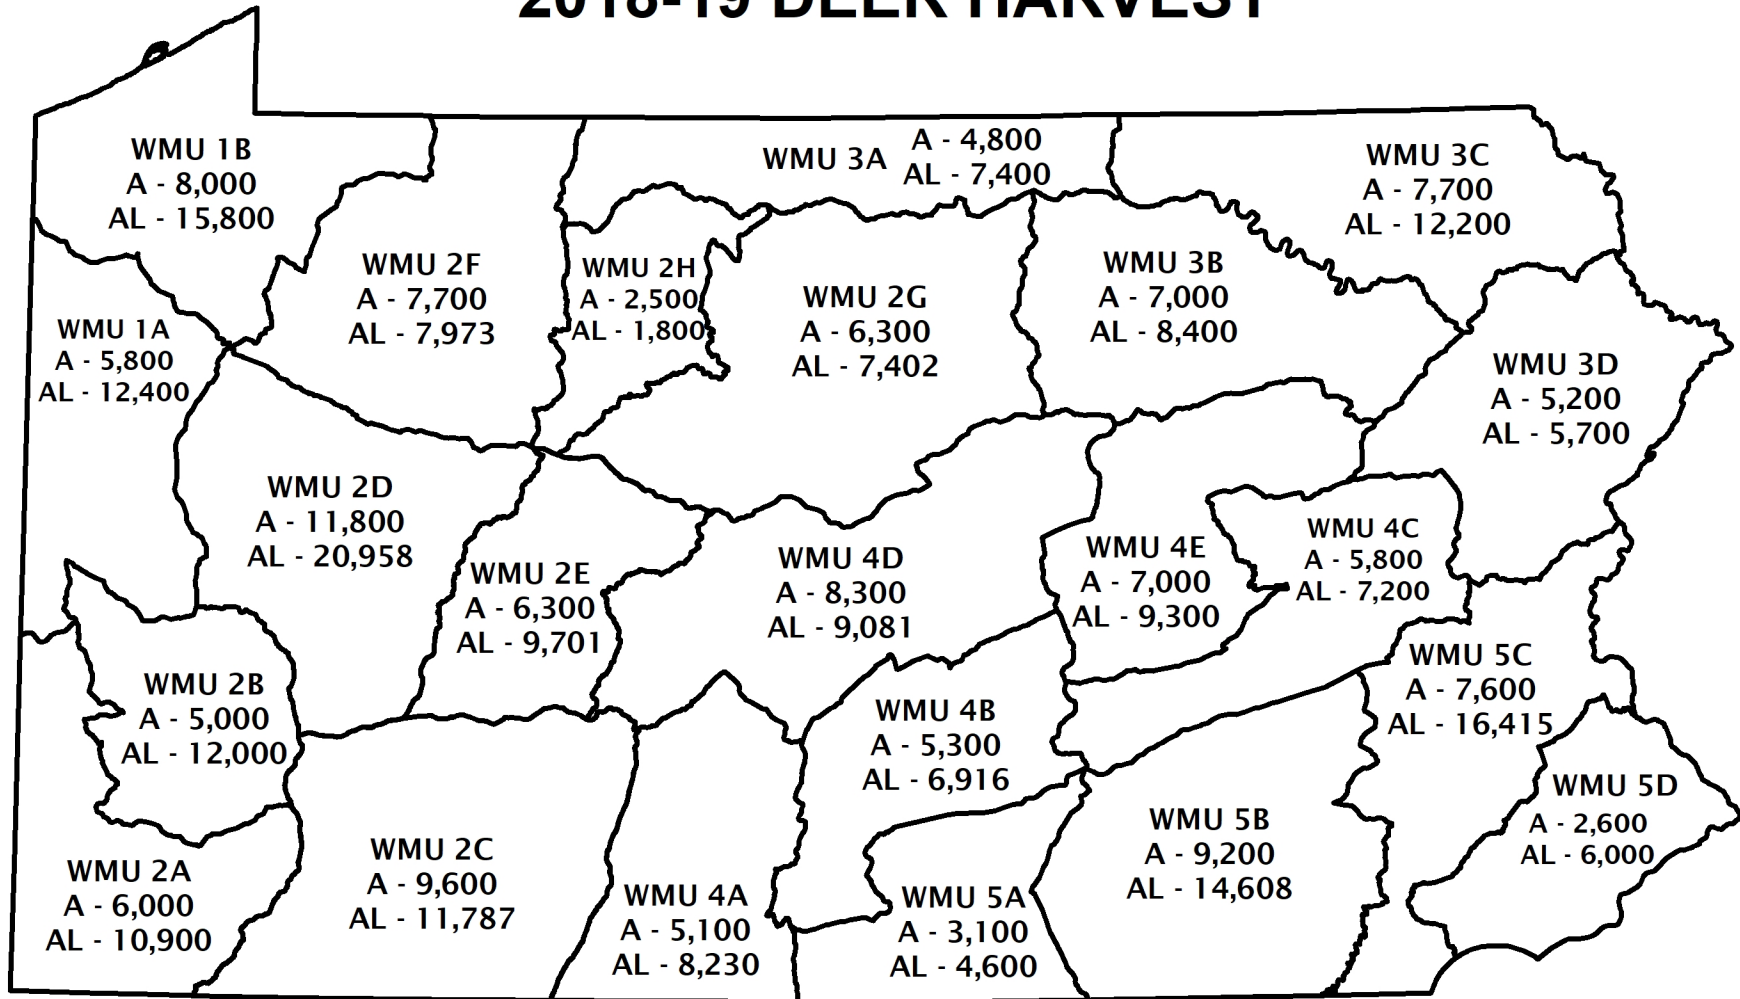

2018-19 DEER HARVEST

ANTLERED DEER		ANTLERLESS DEER	
SYMBOL (A)		SYMBOL (AL)	
WMU KNOWN.....	147,700	WMU KNOWN.....	226,771
WMU UNKNOWN.....	50	WMU UNKNOWN.....	169
TOTAL.....	147,750	TOTAL.....	226,940

TOTAL DEER HARVEST.....374,690