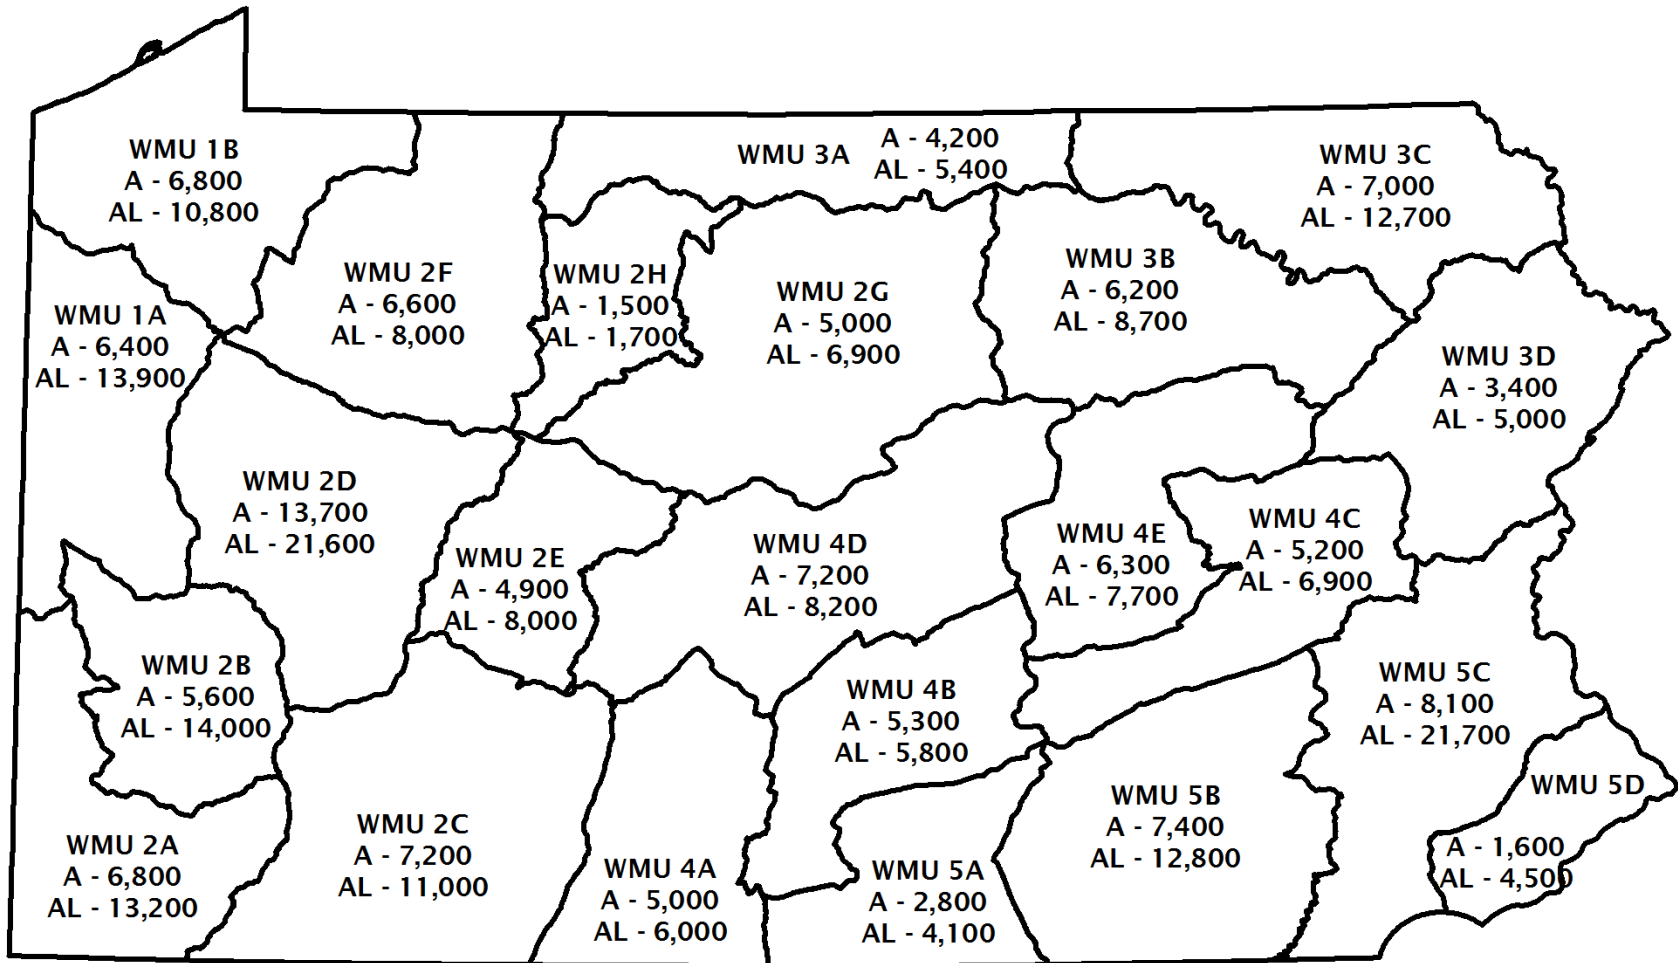

# 2013-14 DEER HARVEST

ANTLERED DEER		ANTLERLESS DEER	
SYMBOL (A)		SYMBOL (AL)	
WMU KNOWN.....	134,200	WMU KNOWN.....	218,600
WMU UNKNOWN.....	80	WMU UNKNOWN.....	40
TOTAL.....	134,280	TOTAL.....	218,640

**TOTAL DEER HARVEST.....352,920**