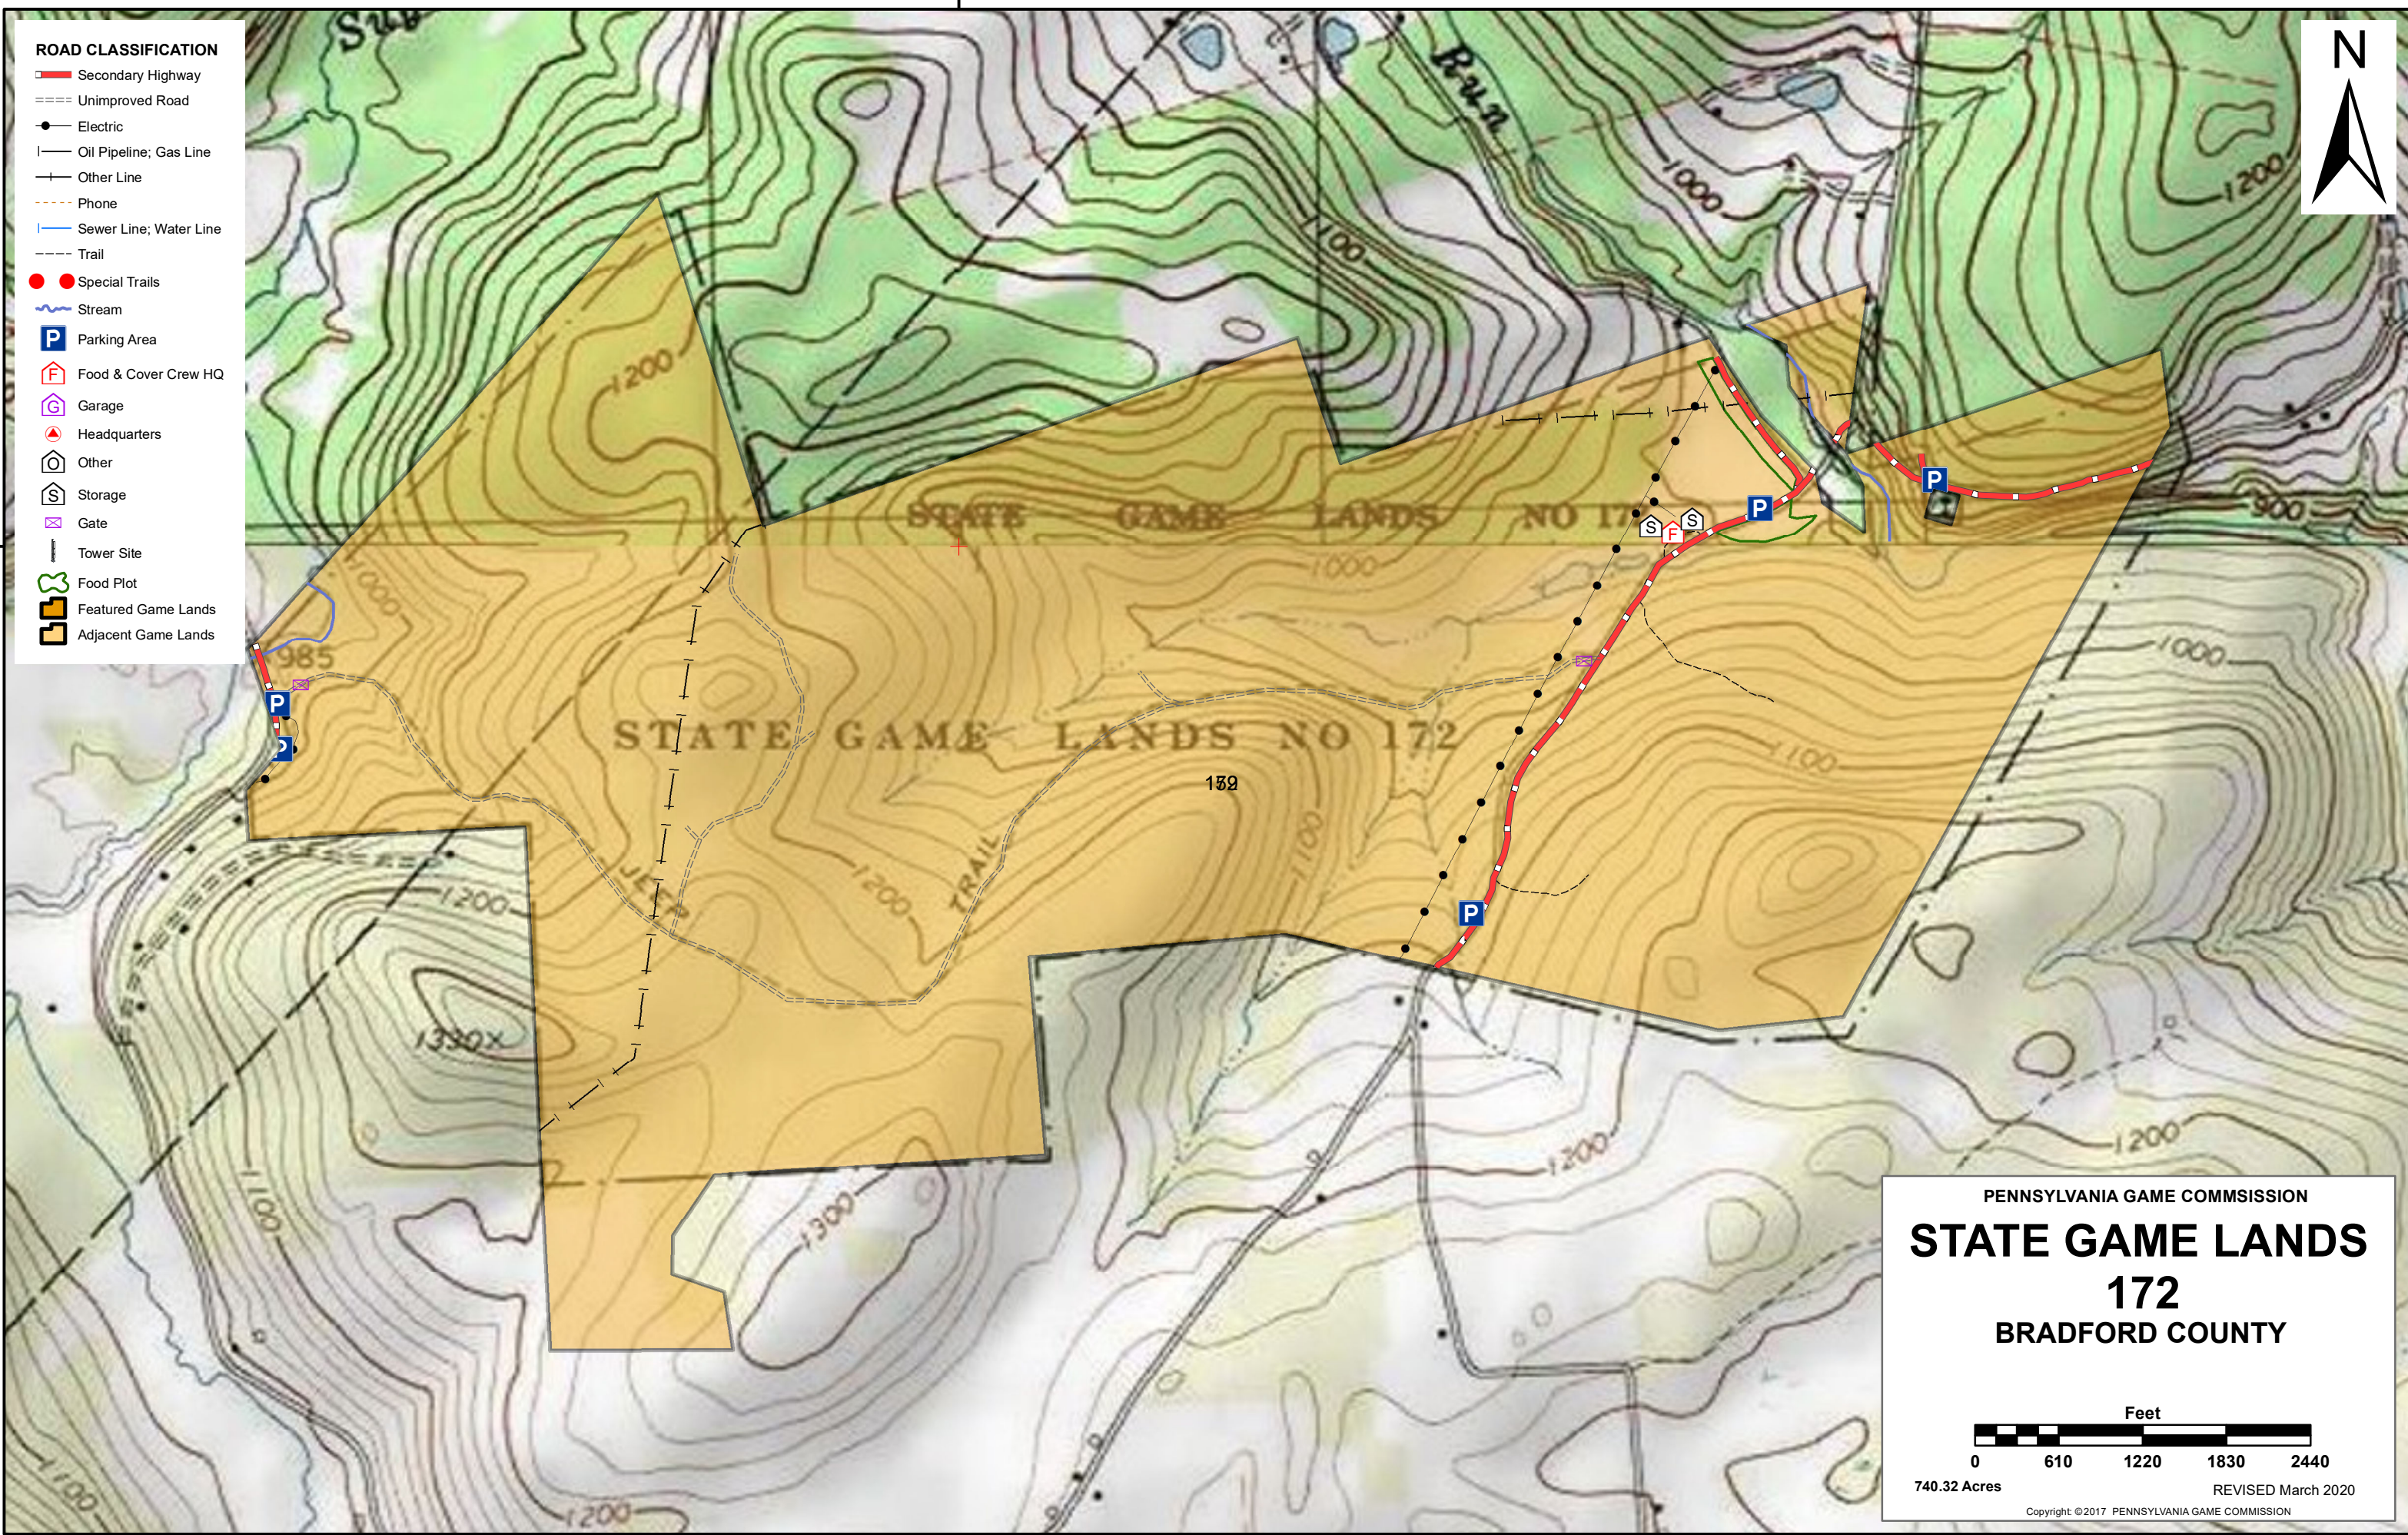

76°17'30"W

**ROAD CLASSIFICATION**

- Secondary Highway
- Unimproved Road
- Electric
- Oil Pipeline; Gas Line
- Other Line
- Phone
- Sewer Line; Water Line
- Trail
- Special Trails
- Stream
- Parking Area
- Food & Cover Crew HQ
- Garage
- Headquarters
- Other
- Storage
- Gate
- Tower Site
- Food Plot
- Featured Game Lands
- Adjacent Game Lands

41°37'30"N

41°37'30"N

76°17'30"W

PENNSYLVANIA GAME COMMISSION

# STATE GAME LANDS 172

BRADFORD COUNTY

Feet

0 610 1220 1830 2440

740.32 Acres

REVISED March 2020

Copyright ©2017 PENNSYLVANIA GAME COMMISSION