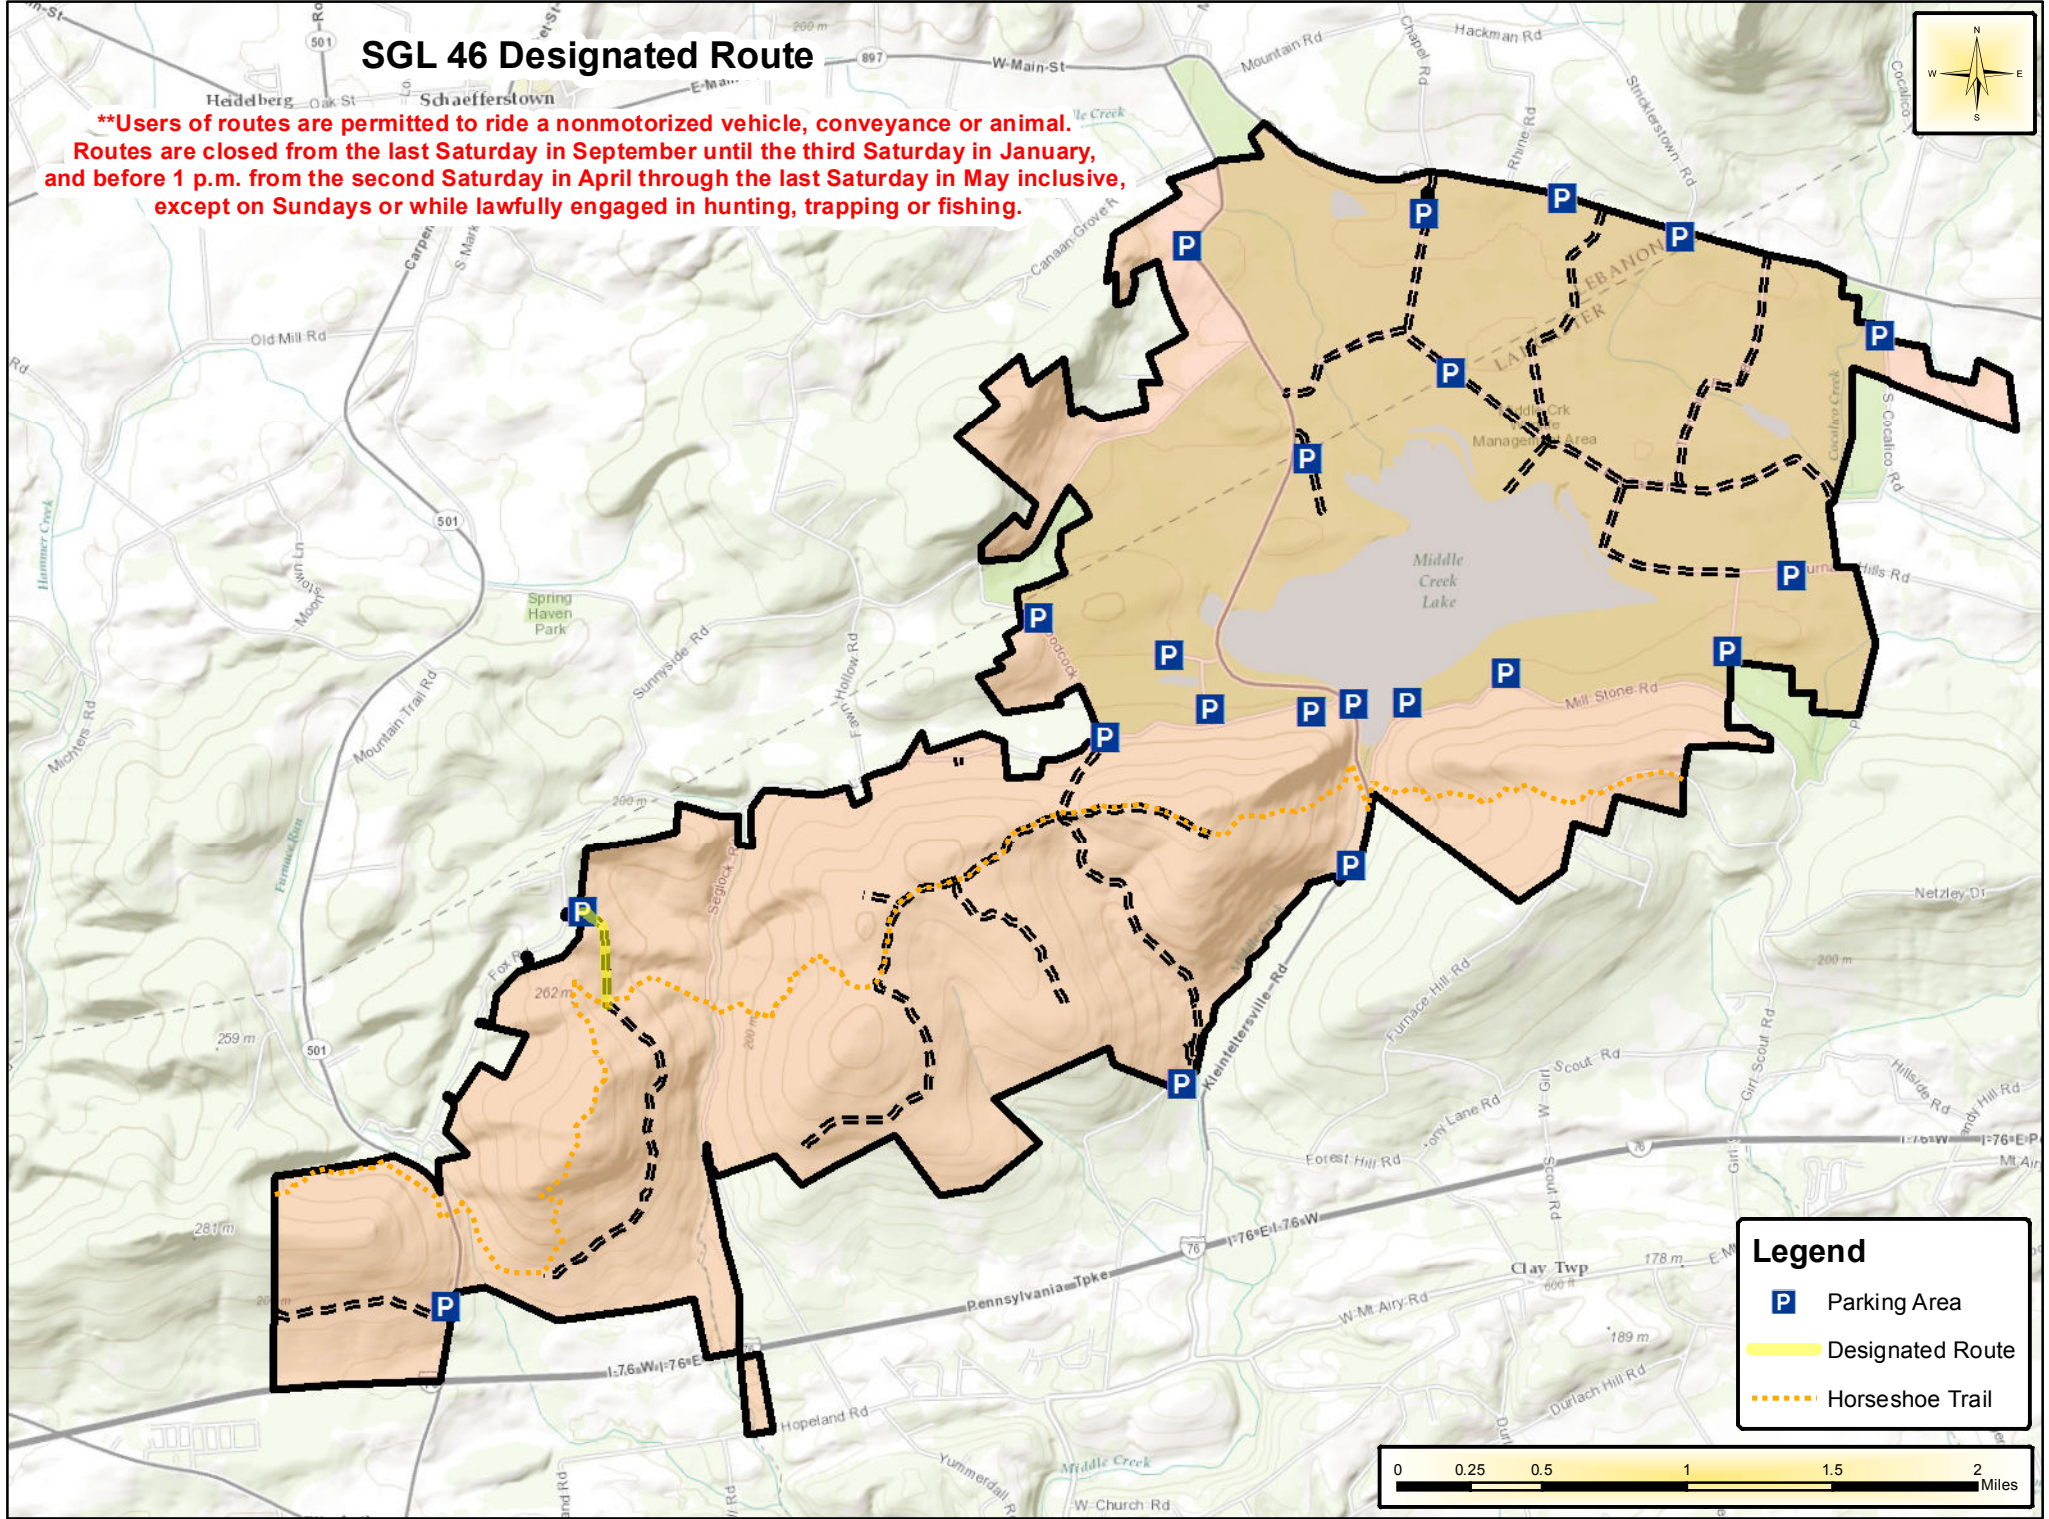

SGL 46 Designated Route

****Users of routes are permitted to ride a nonmotorized vehicle, conveyance or animal.
Routes are closed from the last Saturday in September until the third Saturday in January,
and before 1 p.m. from the second Saturday in April through the last Saturday in May inclusive,
except on Sundays or while lawfully engaged in hunting, trapping or fishing.**

Legend

- Parking Area
- Designated Route
- Horseshoe Trail