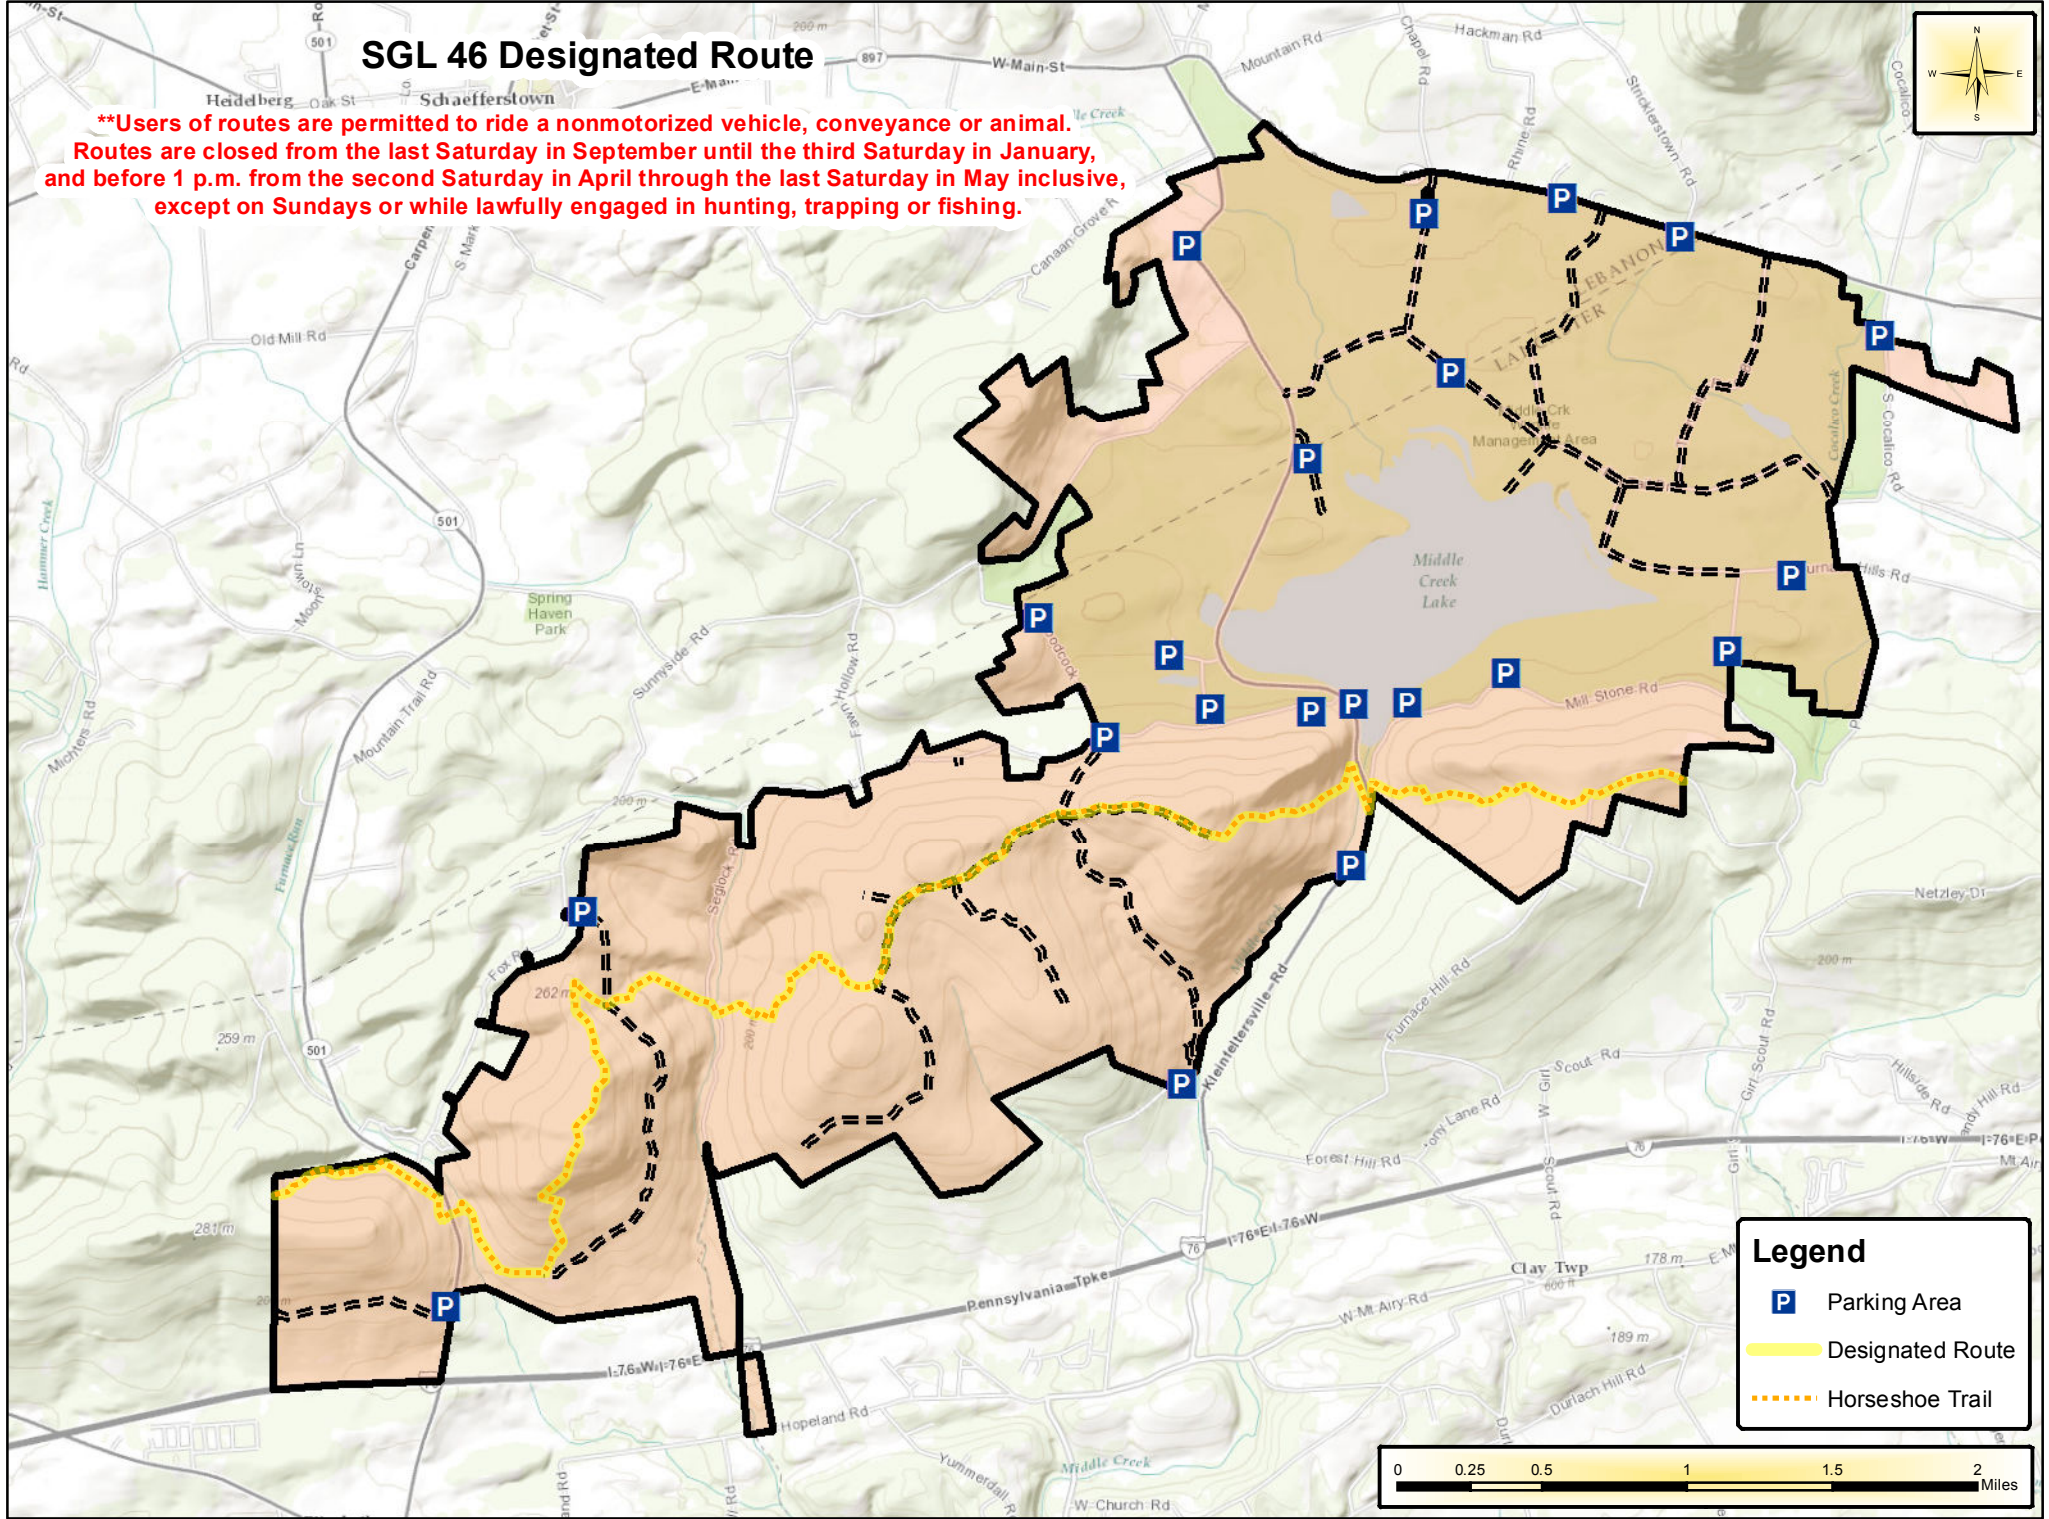

SGL 46 Designated Route

****Users of routes are permitted to ride a nonmotorized vehicle, conveyance or animal.
Routes are closed from the last Saturday in September until the third Saturday in January,
and before 1 p.m. from the second Saturday in April through the last Saturday in May inclusive,
except on Sundays or while lawfully engaged in hunting, trapping or fishing.**

Legend

- Parking Area
- Designated Route
- Horseshoe Trail