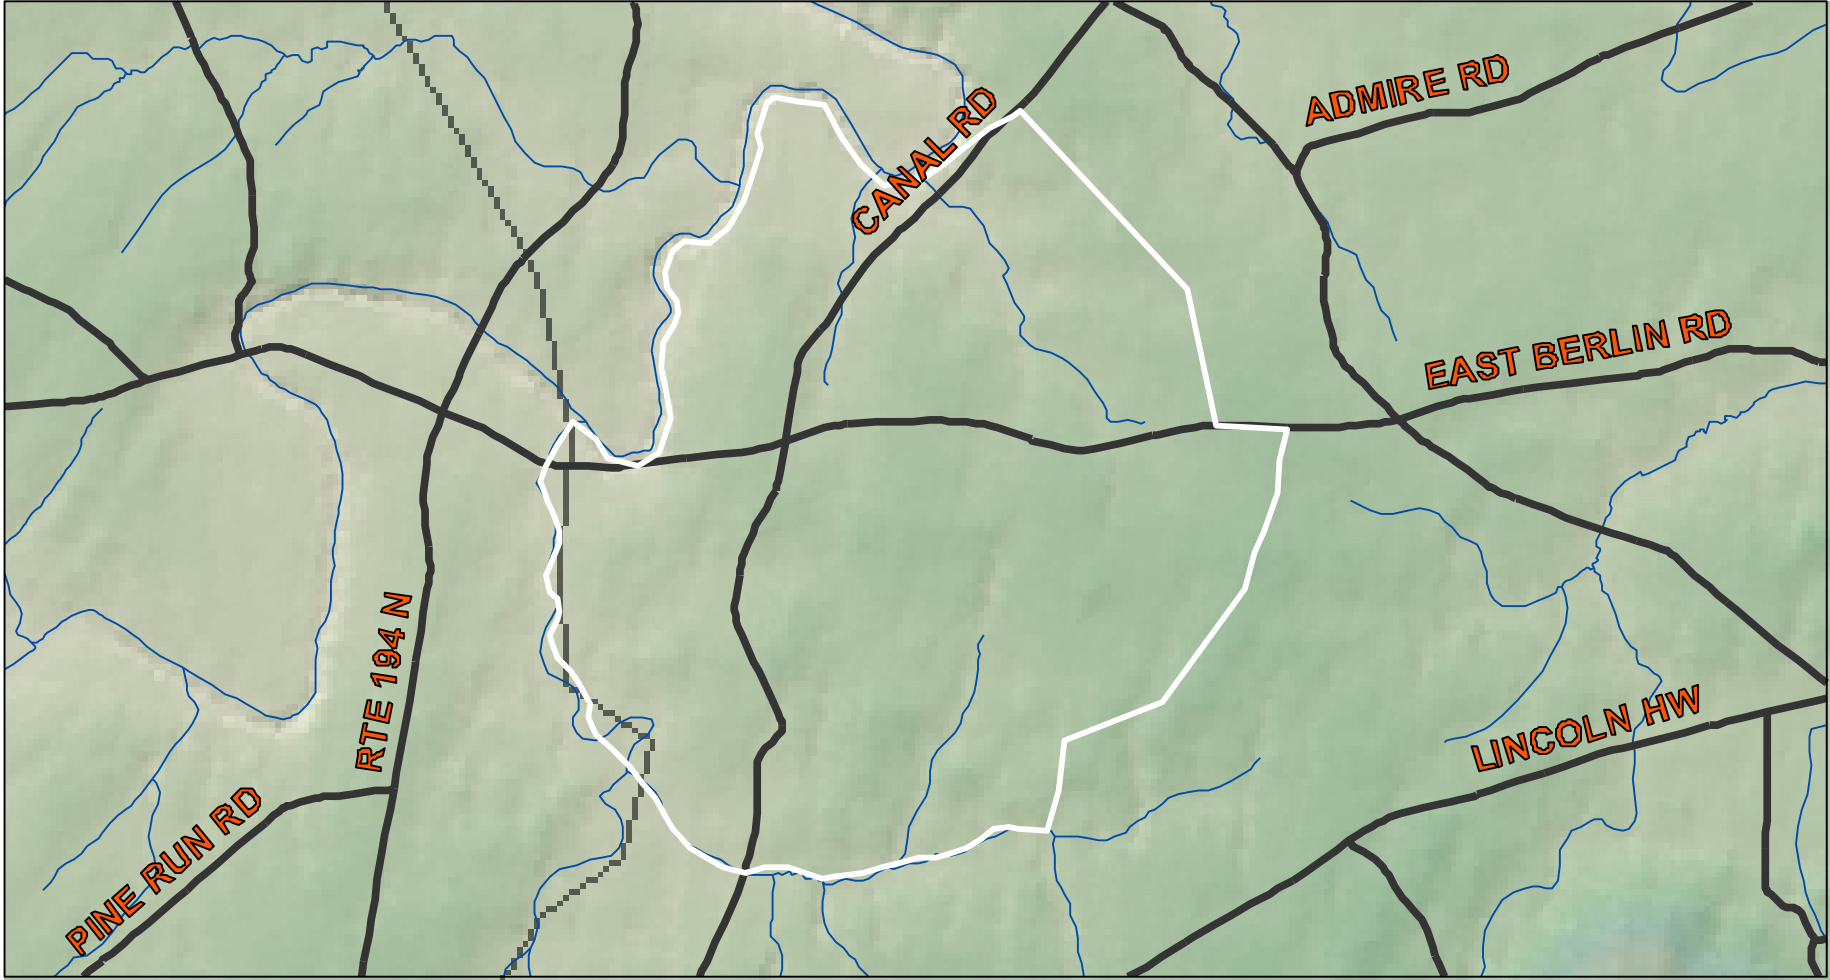

# East Berlin Shrew Site IMA

**Legend**

-  PaUrbanAreas2010\_01
-  State Roads
-  Important Mammal Area Boundary
-  Streams